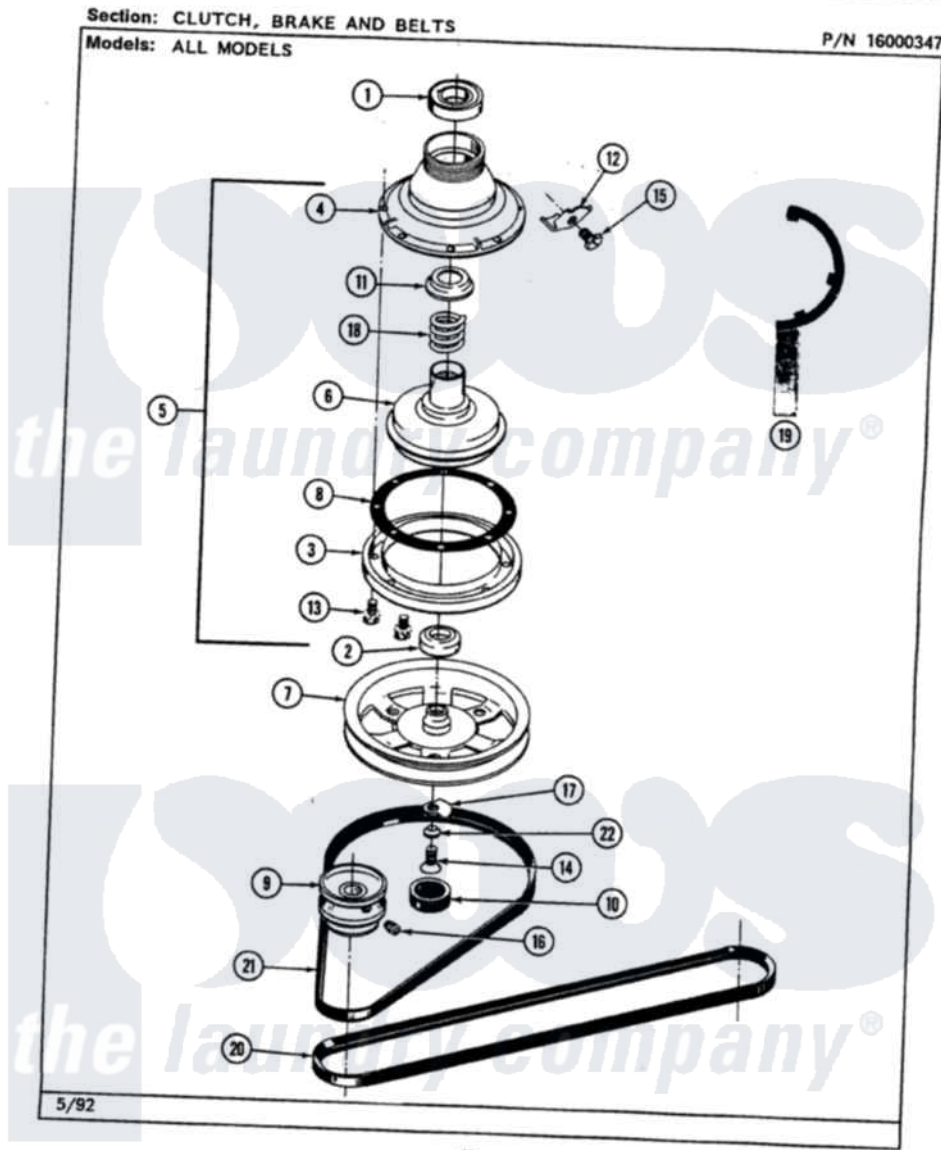

Maytag LAT8650BBL 03 - CLUTCH, BRAKE & BELTS

48

Maytag [Residential Maytag LAT8650BBL Washer Parts](#) Parts Diagram 03 - CLUTCH, BRAKE & BELTS
 Click on the part number to view part

Item	Original Part Number	Replaced By	Status	Part Description
1	Y200720	22003441		Bearing, Rear
2	200835			Bearing, Brake Rotor
3	211043	6-2011900		Brake Asse
4	211045	6-2011900		Brake Asse
5	201190	6-2011900		Brake Asse
6	201126	6-2011900		Brake Asse
7	211059	6-2301530		Pulley
8	211042	6-2011900		Brake Asse
9	200816	6-2008160		Pulley- MO
10	211038		Not Available	CAP, OIL RETAINER
11	211039	6-2011900		Brake Asse
12	213325			Clip, Retaining
13	211000			SCREW, BRAKE DRUM (HEX HEAD)
14	211375	681582		Screw
15	213326			Bolt, Sems Retaining Clip
16	Y053241			Set Screw, Motor Pulley

17	211089		Lug, Stop Pulley
18	211041	6-2011900	Brake Asse
19	Y038315	038315	Tool
20	211124		Part Not Used
21	211125		V Belt, DiVe Pulley
22	211090	22003555	Washer, Stop Lug