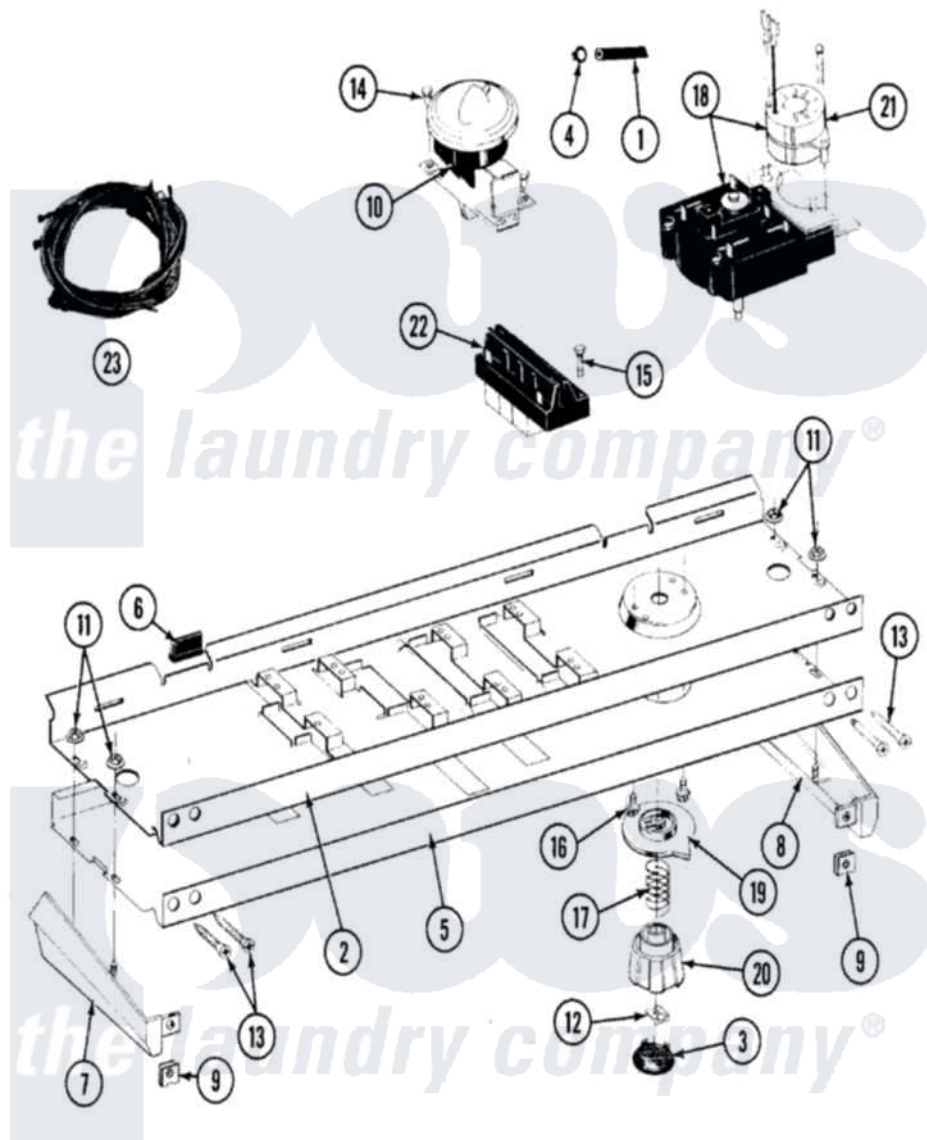

# Maytag LAT8650BBL 04 - CONTROL PANEL

Maytag [Residential Maytag LAT8650BBL Washer Parts](#) Parts Diagram 04 - CONTROL PANEL  
 Click on the part number to view part

Item	Original Part Number	Replaced By	Status	Part Description
1	212942	<a href="#">22001619</a>		Tube, Water Level Switch
2	<a href="#">214818</a>			Back Up Plate
3	215821		Not Available	CAP, KNOB
4	410296	<a href="#">596669</a>		Clamp, Manifold
5	208116		Not Available	FACIA A8650/8640
6	<a href="#">214897</a>			Pad, Control Panel
7	207215		Not Available	END CAP LH
8	207216		Not Available	END CAP RH
9	<a href="#">214894</a>			Fastener, End Cap
10	<a href="#">214872</a>			Palnut, End Cap Note: Nut, Lamp Holder
11	<a href="#">211605</a>			Bezel, Timer Dial
12	<a href="#">210932</a>			Screw, No.8 X 9/16 Ctsk Note: Screw, Inlet Duct
13	211168	<a href="#">W10139210</a>		Screw, 8-18 X 5/16
14	213117	<a href="#">67006908</a>		Screw, Ice Rack
15	213966	<a href="#">3400014</a>		Screw

16	<a href="#">211065</a>		Spring, Index Wheel
17	207376	<a href="#">22207376</a>	Timer
18	215827		Not Available TIMER DIAL SKIRT
19	<a href="#">215828</a>		Knob, Timer
20	205033	<a href="#">22205033</a>	Motor- Tim
21	<a href="#">207361</a>		4 Level Pressure Switch
22	207367		Not Available TEMP CONTROL SWITCH - 4 BUTTON
23	<a href="#">207382</a>		Wire Harness