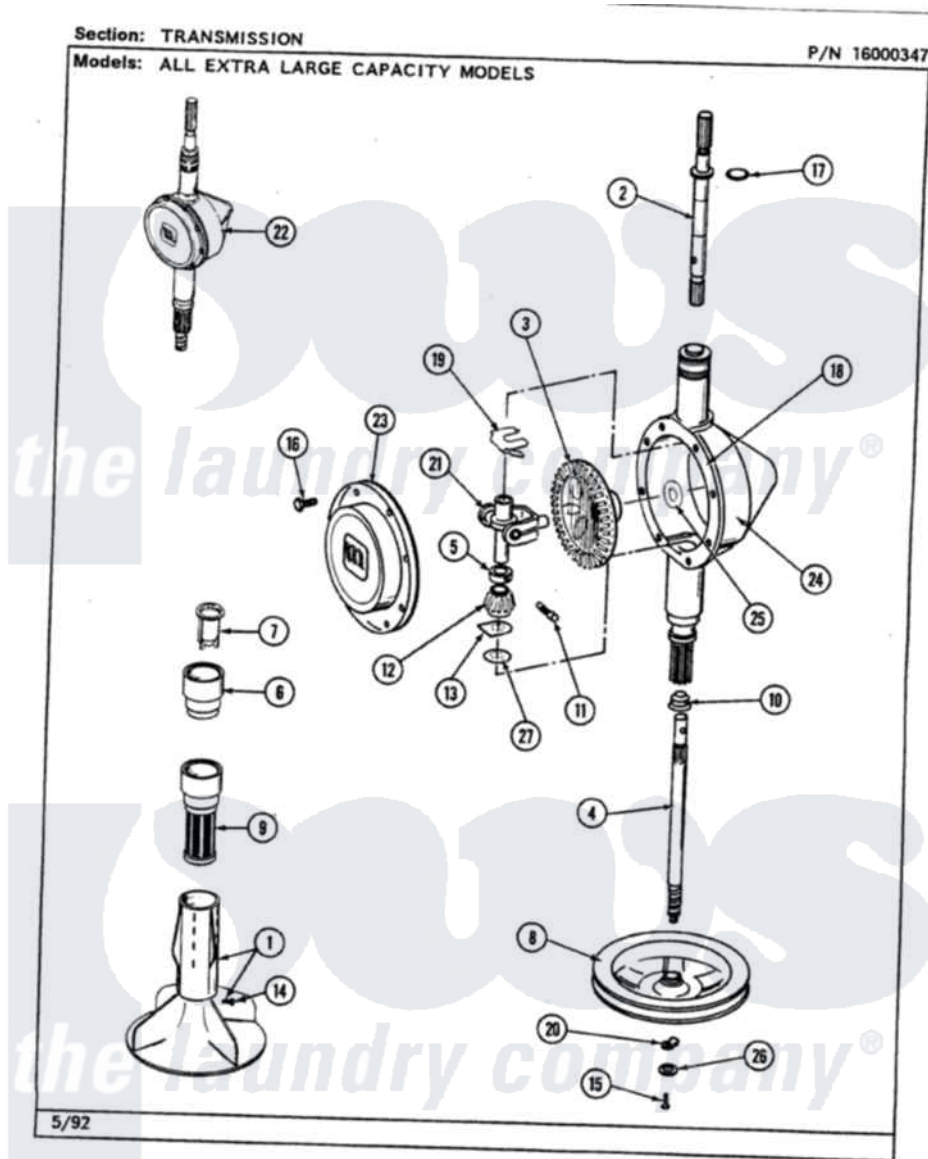

Maytag LAT8650BBL 06 - TRANSMISSION

42

Maytag Residential Maytag LAT8650BBL Washer Parts Parts Diagram 06 - TRANSMISSION
Click on the part number to view part

Item	Original Part Number	Replaced By	Status	Part Description
1	207228			Agitator W/Lock Screw
2	207153	6-2097820		Kit- Shaft
3	206713	6-2067130		Gear- Beve
4	215410	12001450		Ctr Shaft W/Collar Andkeeper-Dp
5	215415		Not Available	COLLAR, LOWER
7	215733			Dispensing Cup
8	211059	6-2301530		Pulley
9	207426			Lint Filter Deep
10	206602	207843		Lip Seal Repair Kit
11	Y206629			Pin, Collar
12	215401	W10221114		Pinion
13	215395			Plate, Clutch
14	206478		Not Available	SCREW & WASHER FOR AGITATOR
15	211375	681582		Screw
16	215417		Not Available	SCREW, TRANSMISSION

17	210690		COVER
18	Y058700	675652	Seal, Rubber
19	215581		Adhesive
20	211089		Spring, Agitator Shaft
21	206685	6-2066850	Lug, Stop Pulley
22	206707	6-2097750	Yoke
23	206628		Trans Dee
24	206624	6-2097750	Cover, Transmission
25	215394		Trans Dee
26	211090	22003555	Washer, Bevel Gear
27	211483	6-2114830	Washer, Stop Lug
			Washer- SP