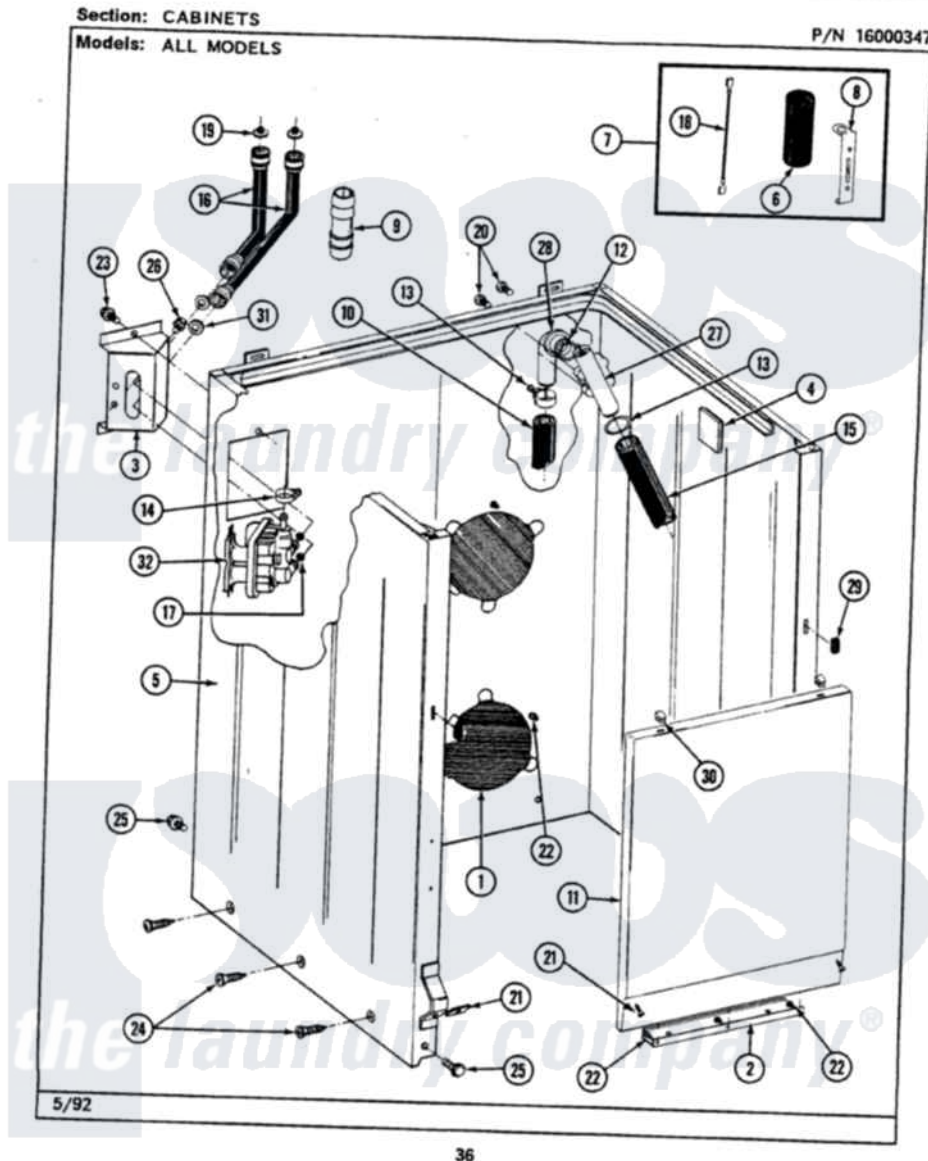

Maytag LAT8700AAL 02 - CABINET

Maytag Residential Maytag LAT8700AAL Washer Parts Parts Diagram 02 - CABINET
Click on the part number to view part

Item	Original Part Number	Replaced By	Status	Part Description
1	211878		Not Available	PLATE, ACCESS
2	213846			Guard, Belt
3	214812	22002361		Bracket, Water Valve
4	215058			Pad, Cabinet Bumper
5	203319L		Not Available	(ALMOND)
6	Y200832			Capacitor
7	206103			Capacitor Kit
8	211149			Clip, Capacitor
9	Y216015			Coupling, Hose
10	Y059149			(7/8" I.D. CARTON OF 50 FT.)
"	216017			Hose, Drain
11	212998L		Not Available	FRONT PANEL-ALMOND
12	214765			Gasket, Siphon Break
13	200908	285655		Clamp, Hose
14	201575			Clamp, Hose
15	214767	22001448		Hose, Pump

16	202860		Inlet Hose Assembly
17	214337	96160	Screen
18	203237		No.17 Wire With Terminal
19	200961	12001413	Strainer And Washer Kit
20	Y014874		Screw, Idler Arm And Sleeve
21	204439		Screw And Fstner Assembly
22	211294	90767	Screw, 8A X 3/8 HeX Washer Head Tapping
23	212276	W10116760	Screw
24	213007		Xfor Cabinet See Cabinet, Back
25	213121	3400111	Screw, 12-14 X 5/8
"	213122	27001200	Screw
26	Y313561		Screw---NA
27	206638		Siphon Break
28	Y216016	W10116738	Elbow
29	214376	22002331	Spacer, Front Panel
30	212982	22001650	Fastener, Spring
31	Y013783		Washer, Inlet Hose
32	205613		Water Valve