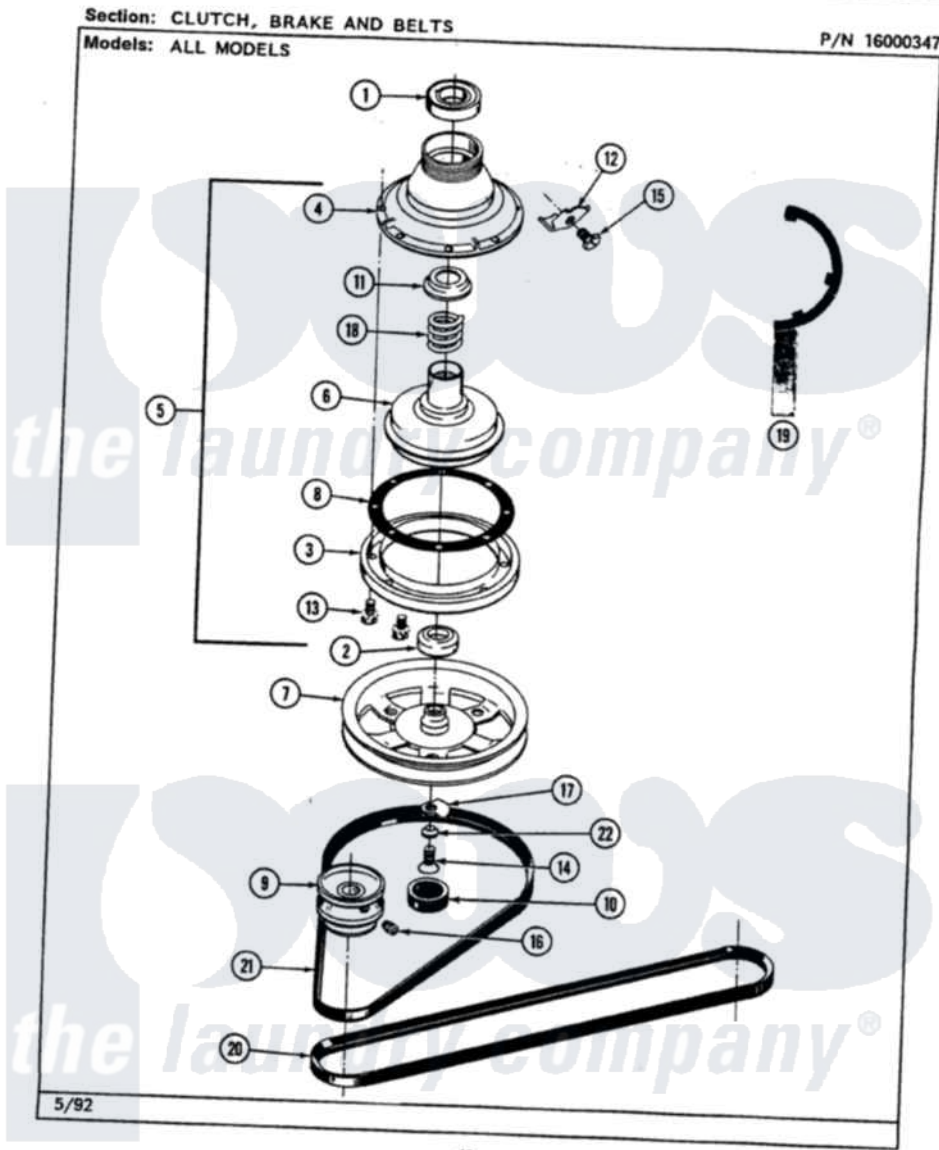

Maytag LAT8700AAL 03 - CLUTCH, BRAKE & BELTS

Maytag [Residential Maytag LAT8700AAL Washer Parts](#) Parts Diagram 03 - CLUTCH, BRAKE & BELTS
Click on the part number to view part

Item	Original Part Number	Replaced By	Status	Part Description
1	Y200720	22003441		Bearing, Rear
2	200835			Bearing, Brake Rotor
3	211043	6-2011900		Brake Asse
4	211045	6-2011900		Brake Asse
5	201190	6-2011900		Brake Asse
6	201126	6-2011900		Brake Asse
7	211059	6-2301530		Pulley
8	211042	6-2011900		Brake Asse
9	200816	6-2008160		Pulley- MO
10	211038		Not Available	CAP, OIL RETAINER
11	211039	6-2011900		Brake Asse
12	213325			Clip, Retaining
13	211000			SCREW, BRAKE DRUM (HEX HEAD)
14	211375	681582		Screw
15	213326			Bolt, Sems Retaining Clip
16	Y053241			Set Screw, Motor Pulley

17	211089		Lug, Stop Pulley
18	211041	6-2011900	Brake Asse
19	Y038315	038315	Tool
20	211124		Part Not Used
21	211125		V Belt, Drive Pulley
22	211090	22003555	Washer, Stop Lug