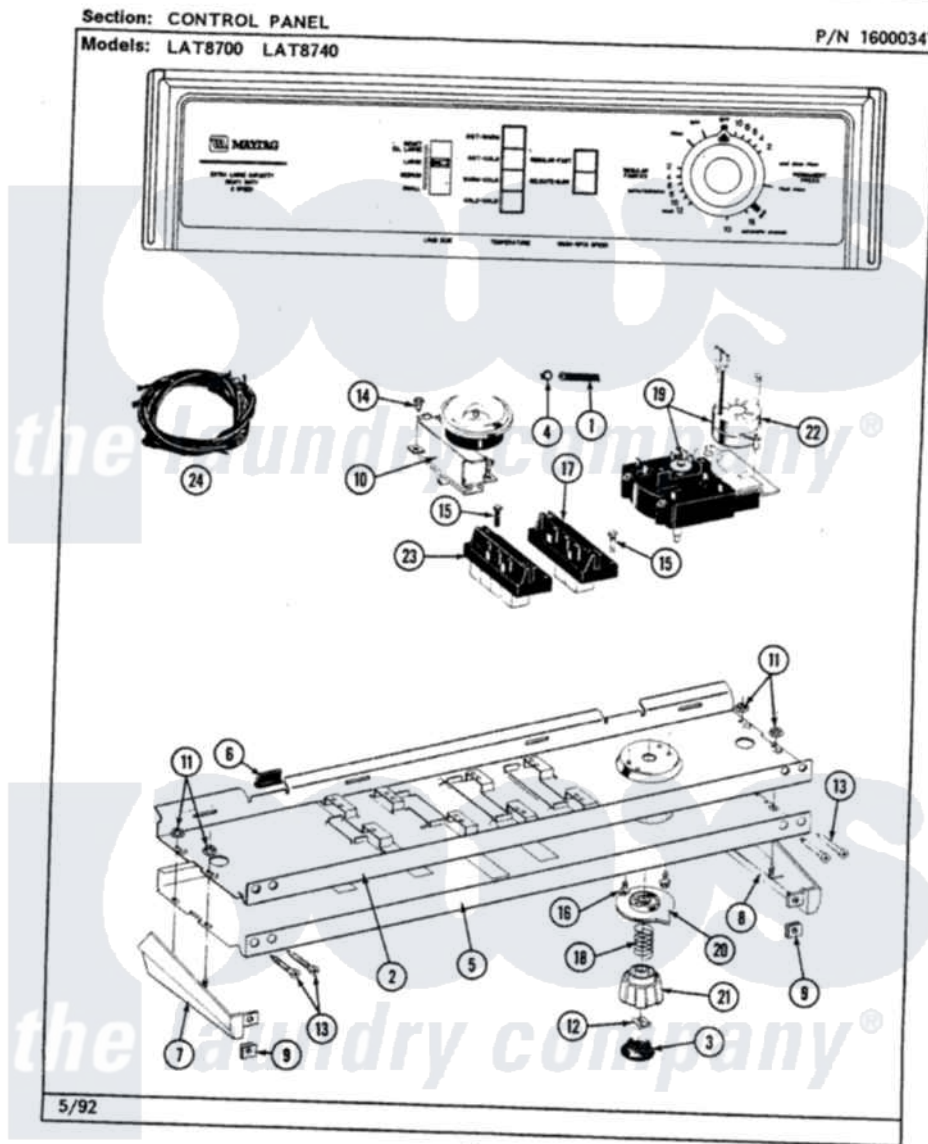

Maytag LAT8700AAL 04 - CONTROL PANEL

16

Maytag [Residential Maytag LAT8700AAL Washer Parts](#) Parts Diagram 04 - CONTROL PANEL
 Click on the part number to view part

Item	Original Part Number	Replaced By	Status	Part Description
1	212942	22001619		Tube, Water Level Switch
2	214809			Back Up Plate
3	215821		Not Available	CAP, KNOB
4	410296	596669		Clamp, Manifold
5	207394		Not Available	CONTROL PANEL
6	214897			Pad, Control Panel
7	207215		Not Available	END CAP LH
8	207216		Not Available	END CAP RH
9	214894			Fastener, End Cap
10	207360			Infinite Level Press Switch
11	214872			Palnut, End Cap Note: Nut, Lamp Holder
12	211605			Bezel, Timer Dial
13	210932			Screw, No.8 X 9/16 Ctsk Note: Screw, Inlet Duct
14	211168	W10139210		Screw, 8-18 X 5/16
15	213117	67006908		Screw, Ice Rack

16	213966	3400014	Screw
17	207370		Speed Control Switch - 2 Butto
18	211065		Spring, Index Wheel
19	207373		Timer
20	215827	Not Available	TIMER DIAL SKIRT
21	215828		Knob, Timer
22	205033	22205033	Motor- Tim
23	207367	Not Available	TEMP CONTROL SWITCH - 4 BUTTON
24	207381	Not Available	WIRE HARNESS