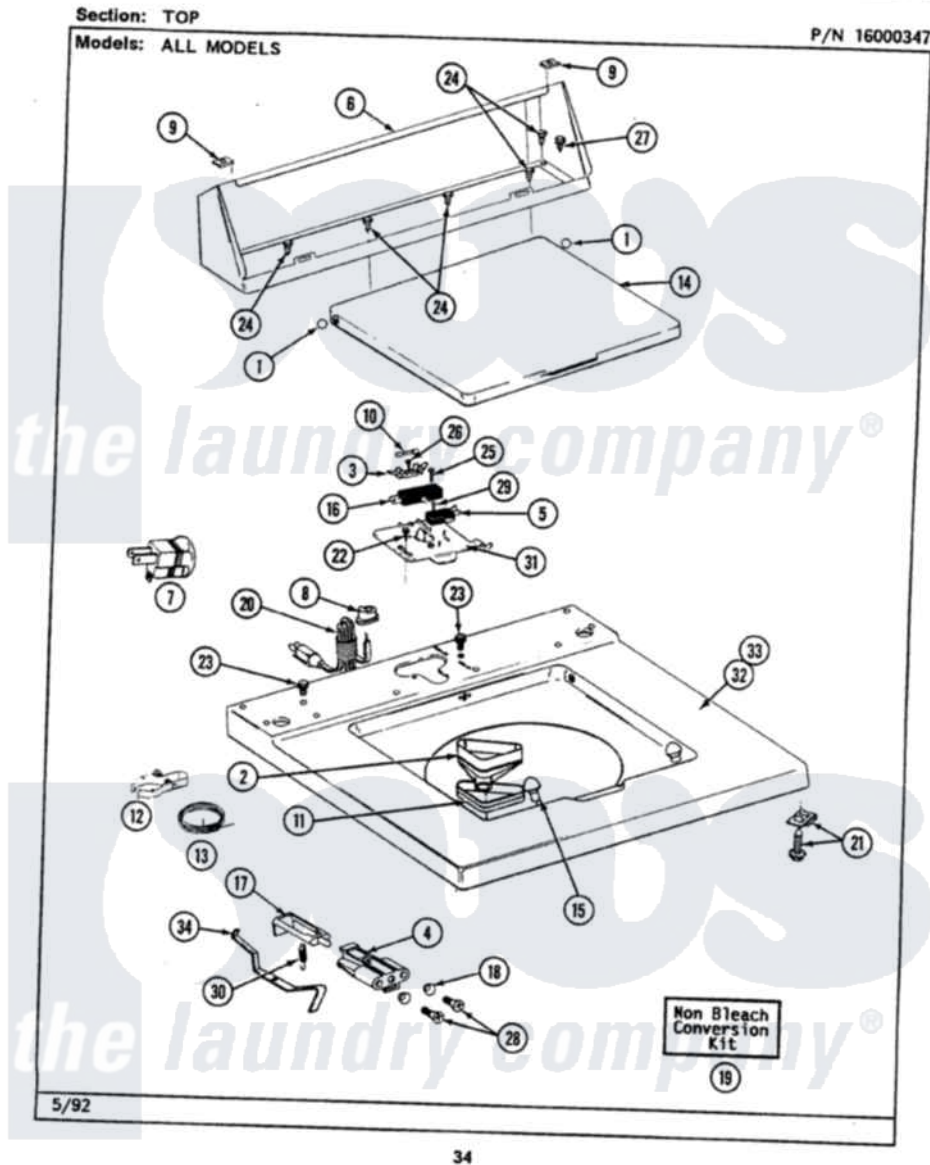

Maytag LAT8700AAL 05 - TOP

Maytag [Residential Maytag LAT8700AAL Washer Parts](#) Parts Diagram 05 - TOP
 Click on the part number to view part

Item	Original Part Number	Replaced By	Status	Part Description
1	211726			Hinge, Ball Lid
2	215578			Bleach Inlet Almond
3	207167			Block, Fuse
4	214279	204968		Plunger And Bracket Assembly--W
5	207166			Switch, Check
6	205635L		Not Available	CONSOLE (ALM)
7	Y201808			Converter
8	211881			Grommet, Cord Part Not Used-Gas Models Only
9	215075			Fastener, Control Panel To Console
10	207168	22001682		Switch Assembly, Lid W/4amp Fuse
11	214436			Gasket
12	301548			Clamp, Ground Wire
13	311155			Ground Wire And Clamp
14	216073L		Not Available	(ALMOND)---NA

15	212716		Bumper, Lid
16	205415	279347	Switch-Lid
17	215700		Not Available
18	211500		LID SWITCH PLUNGER
19	205997		Washer, Bracket To Top Cover
20	204590		Non-Bleach Conversion Kit
21	204445		Cord, Power
22	207159	489355	Screw And Fastener Assembly
23	210186	3370225	Screw, 8 X 1/2
24	211294	90767	Screw
25	213501		Screw, 8A X 3/8 HeX Washer Head Tapping
26	215705	Y311711	Screw, No.6-20 X 1-1/8 Inch
27	Y313559		Screw, Fuse Block
28	910182	25-7809	Screw
29	912012	3400409	Screw, No.6-20 1/2 Flthd Torx
30	213720		Screw
31	Y215699	22001678	Spring, Lid Switch
32	207170L		Bracket, Switch And Fuse
34	215704		Top Cover Assembly ALM----NA
			Lever, Unbalance