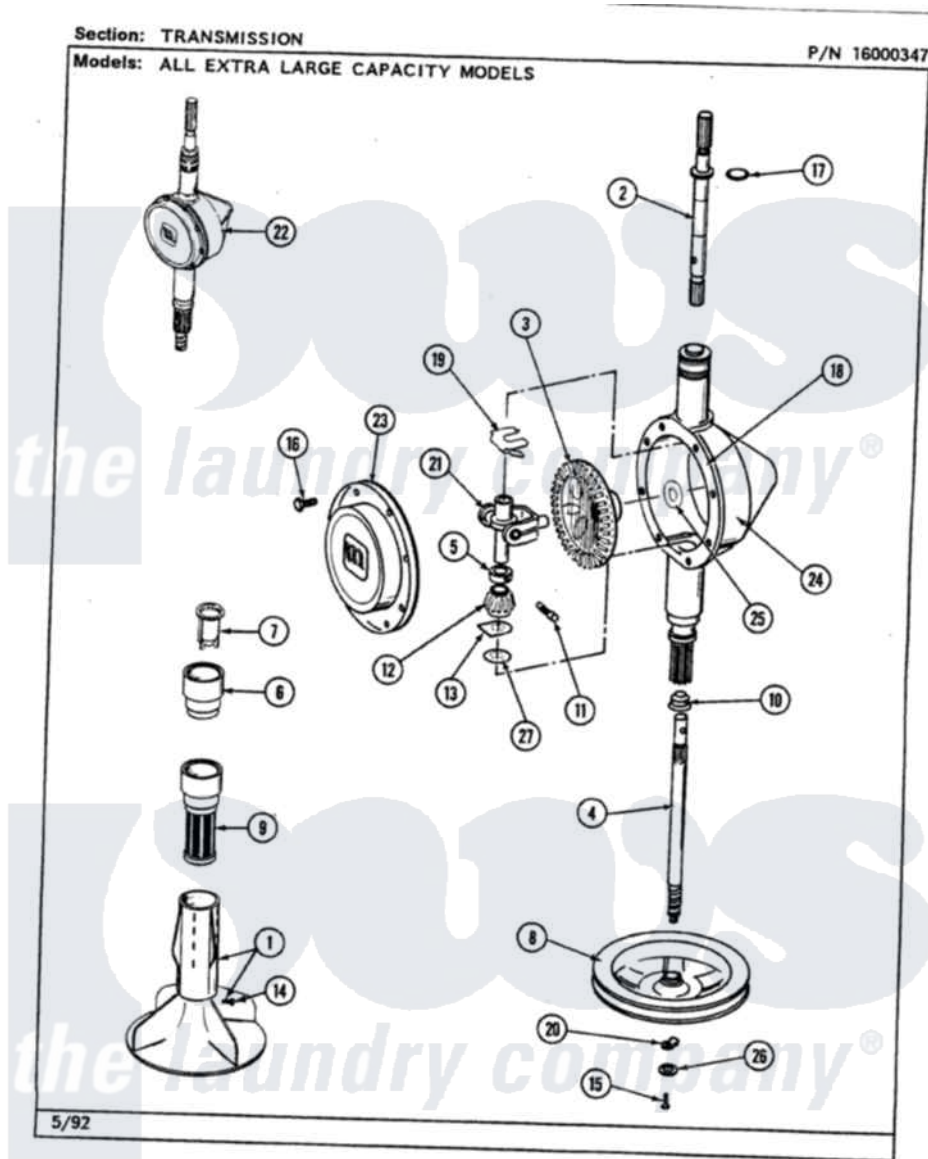

Maytag LAT8700AAL 06 - TRANSMISSION

42

Maytag Residential Maytag LAT8700AAL Washer Parts Parts Diagram 06 - TRANSMISSION
Click on the part number to view part

Item	Original Part Number	Replaced By	Status	Part Description
1	207228			Agitator W/Lock Screw
2	207153	6-2097820		Kit- Shaft
3	206713	6-2067130		Gear- Beve
4	215410	12001450		Ctr Shaft W/Collar Andkeeper- Dp
5	215415		Not Available	COLLAR, LOWER
8	211059	6-2301530		Pulley
9	207657			Lint Filter Deep
10	206602	207843		Lip Seal Repair Kit
11	Y206629			Pin, Collar
12	215401	W10221114		Pinion
13	215395			Plate, Clutch
14	206478		Not Available	SCREW & WASHER FOR AGITATOR
15	211375	681582		Screw
16	215417		Not Available	SCREW, TRANSMISSION COVER

17	210690		Seal, Rubber
18	Y058700	675652	Adhesive
19	215581		Spring, Agitator Shaft
20	211089		Lug, Stop Pulley
21	206685	6-2066850	Yoke
22	206707	6-2097750	Trans Dee
23	206628		Cover, Transmission
24	206624	6-2097750	Trans Dee
25	215394		Washer, Bevel Gear
26	211090	22003555	Washer, Stop Lug
27	211483	6-2114830	Washer- SP