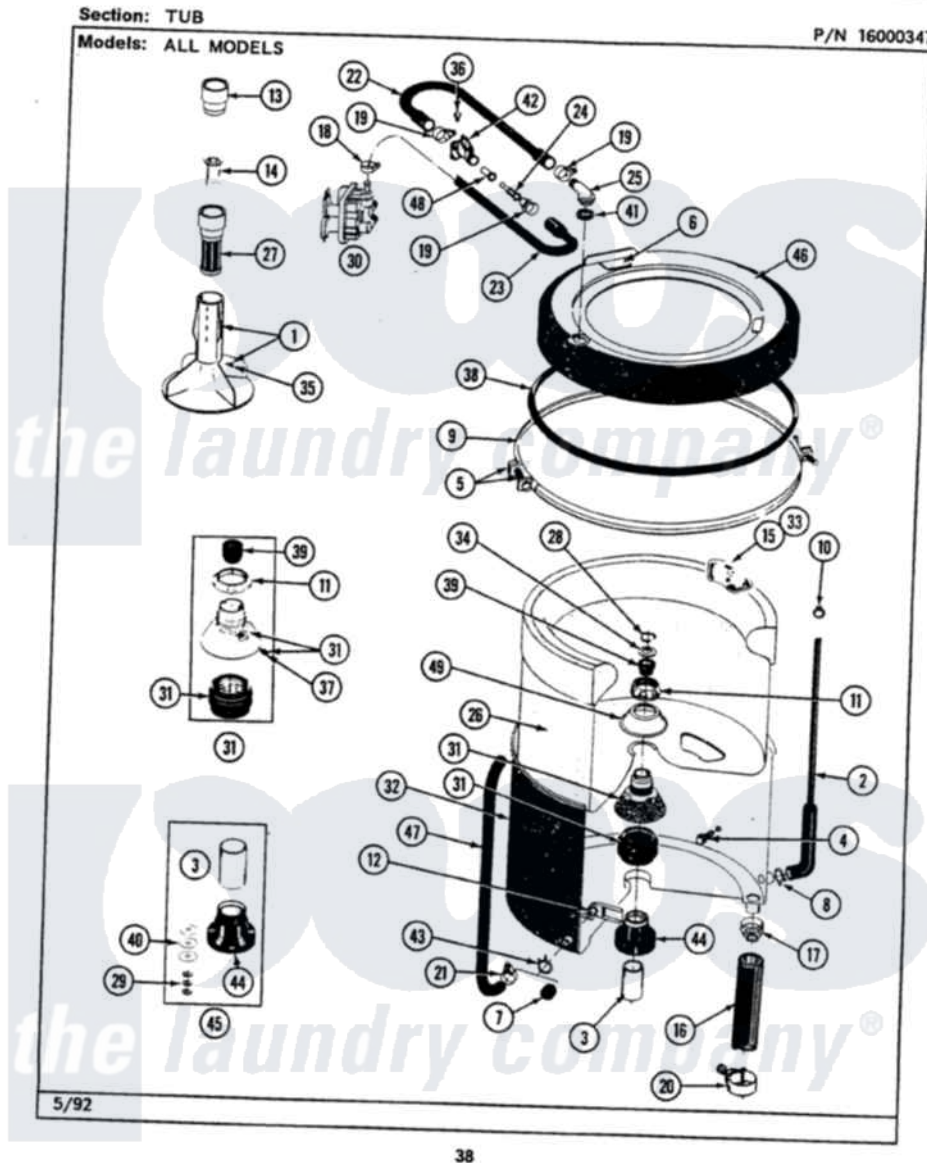

# Maytag LAT8700AAL 07 - TUB

Maytag [Residential Maytag LAT8700AAL Washer Parts](#) Parts Diagram 07 - TUB  
Click on the part number to view part

Item	Original Part Number	Replaced By	Status	Part Description
1	<a href="#">207228</a>			Agitator W/Lock Screw
2	212942	<a href="#">22001619</a>		Tube, Water Level Switch
3	<a href="#">211130</a>			Bearing Liner, Tub Bearing
4	200744	<a href="#">W10175939</a>		Bolt
"	205254	<a href="#">W10175938</a>		Bolt
5	<a href="#">205529</a>			Nut And Bolt Kit For Tub Clam
6	<a href="#">215232</a>			Bumper, Unbalance
8	<a href="#">211641</a>			Clamp, 1-1/16"
9	<a href="#">200846</a>			Clamp - Tub Cover
10	410296	<a href="#">596669</a>		Clamp, Manifold
11	211047	<a href="#">6-2110472</a>		Nut- Clamp
12	<a href="#">214434</a>			Spout, Deflector
16	<a href="#">213045</a>			Hose, Outer Tub Part Not Used
17	200900	<a href="#">616099</a>		Clamp
18	<a href="#">201575</a>			Clamp, Hose
19	202515	<a href="#">596669</a>		Clamp, Manifold