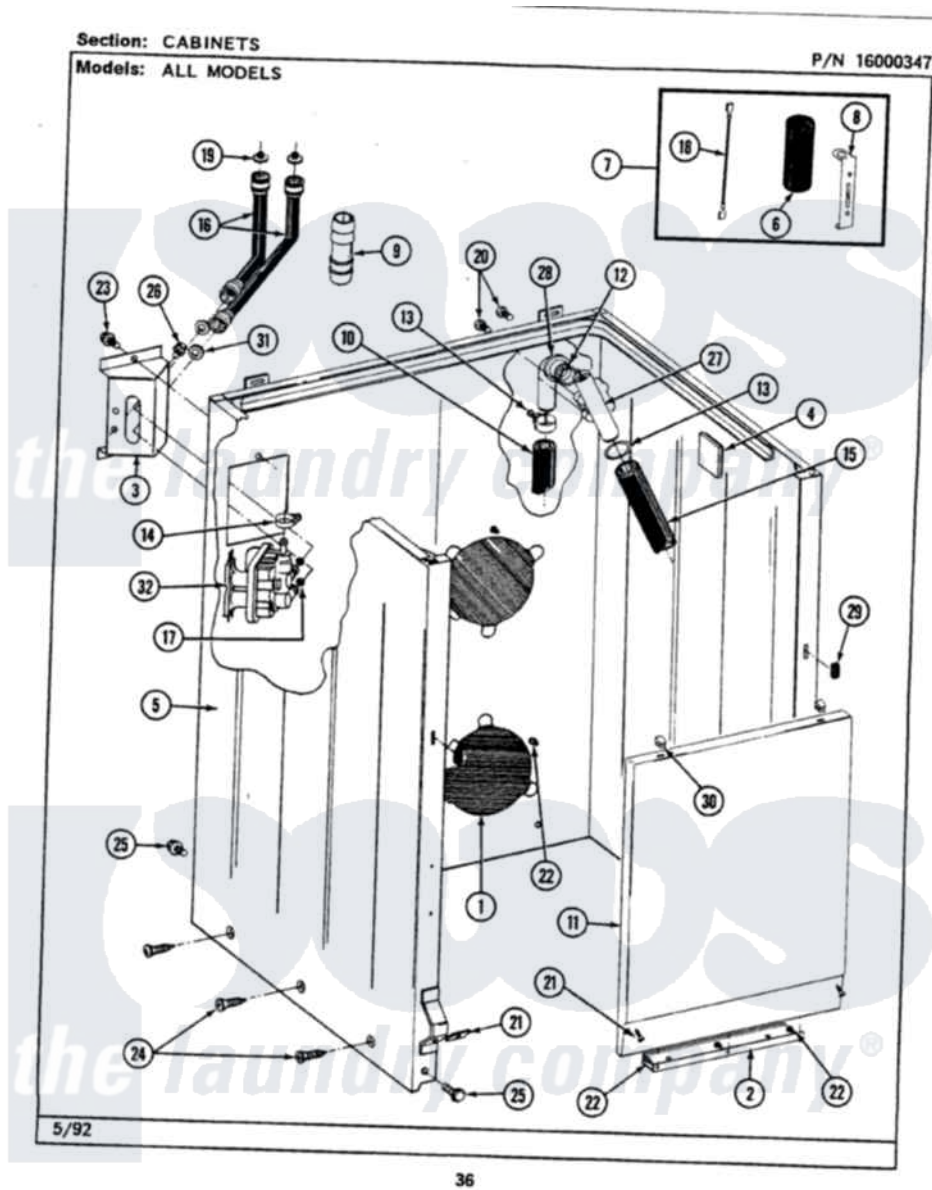

Maytag LAT8700AAW 02 - CABINET

Maytag [Residential Maytag LAT8700AAW Washer Parts](#) Parts Diagram 02 - CABINET
Click on the part number to view part

Item	Original Part Number	Replaced By	Status	Part Description
1	211878		Not Available	PLATE, ACCESS
2	213846			Guard, Belt
3	214812	22002361		Bracket, Water Valve
4	215058			Pad, Cabinet Bumper
5	203319	22203319		Cabinet
6	Y200832			Capacitor
7	206103			Capacitor Kit
8	211149			Clip, Capacitor
9	Y216015			Coupling, Hose
10	Y059149			(7/8" I.D. CARTON OF 50 FT.)
"	216017			Hose, Drain
12	214765			Gasket, Siphon Break
13	200908	285655		Clamp, Hose
14	201575			Clamp, Hose
15	214767	22001448		Hose, Pump
16	202860			Inlet Hose Assembly

17	214337	96160	Screen
18	203237		No.17 Wire With Terminal
19	200961	12001413	Strainer And Washer Kit
20	Y014874		Screw, Idler Arm And Sleeve
21	204439		Screw And Fstner Assembly
22	211294	90767	Screw, 8A X 3/8 HeX Washer Head Tapping
23	212276	W10116760	Screw
24	213007		Xfor Cabinet See Cabinet, Back
25	213121	3400111	Screw, 12-14 X 5/8
"	213122	27001200	Screw
26	Y313561		Screw----NA
27	206638		Siphon Break
28	Y216016	W10116738	Elbow
29	214376	22002331	Spacer, Front Panel
30	212982	22001650	Fastener, Spring
31	Y013783		Washer, Inlet Hose
32	205613		Water Valve