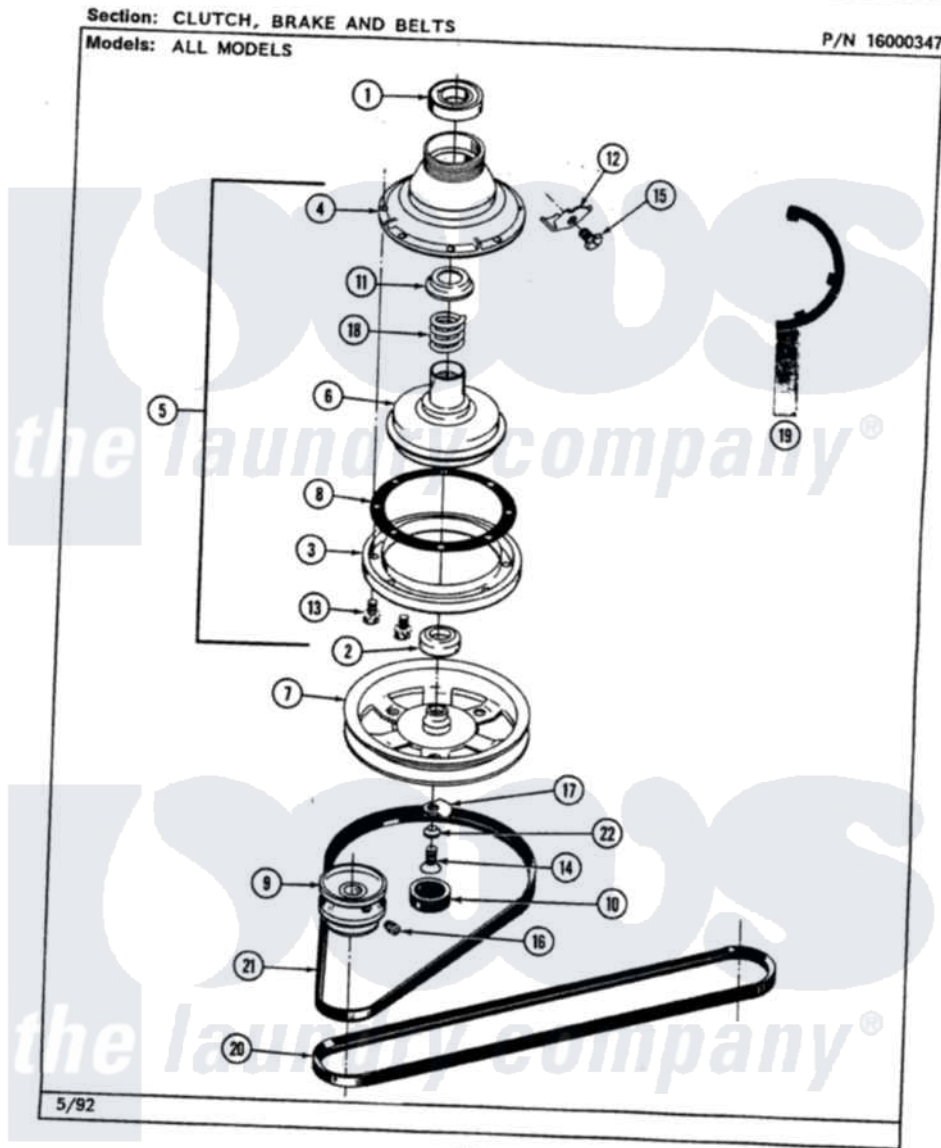

Maytag LAT8700AAW 03 - CLUTCH, BRAKE & BELTS

Maytag [Residential Maytag LAT8700AAW Washer Parts](#) Parts Diagram 03 - CLUTCH, BRAKE & BELTS
Click on the part number to view part

Item	Original Part Number	Replaced By	Status	Part Description
1	Y200720	22003441		Bearing, Rear
2	200835			Bearing, Brake Rotor
3	211043	6-2011900		Brake Asse
4	211045	6-2011900		Brake Asse
5	201190	6-2011900		Brake Asse
6	201126	6-2011900		Brake Asse
7	211059	6-2301530		Pulley
8	211042	6-2011900		Brake Asse
9	200816	6-2008160		Pulley- MO
10	211038		Not Available	CAP, OIL RETAINER
11	211039	6-2011900		Brake Asse
12	213325			Clip, Retaining
13	211000			SCREW, BRAKE DRUM (HEX HEAD)
14	211375	681582		Screw
15	213326			Bolt, Sems Retaining Clip
16	Y053241			Set Screw, Motor Pulley

17	211089		Lug, Stop Pulley
18	211041	6-2011900	Brake Asse
19	Y038315	038315	Tool
20	211124		Part Not Used
21	211125		V Belt, DiVe Pulley
22	211090	22003555	Washer, Stop Lug