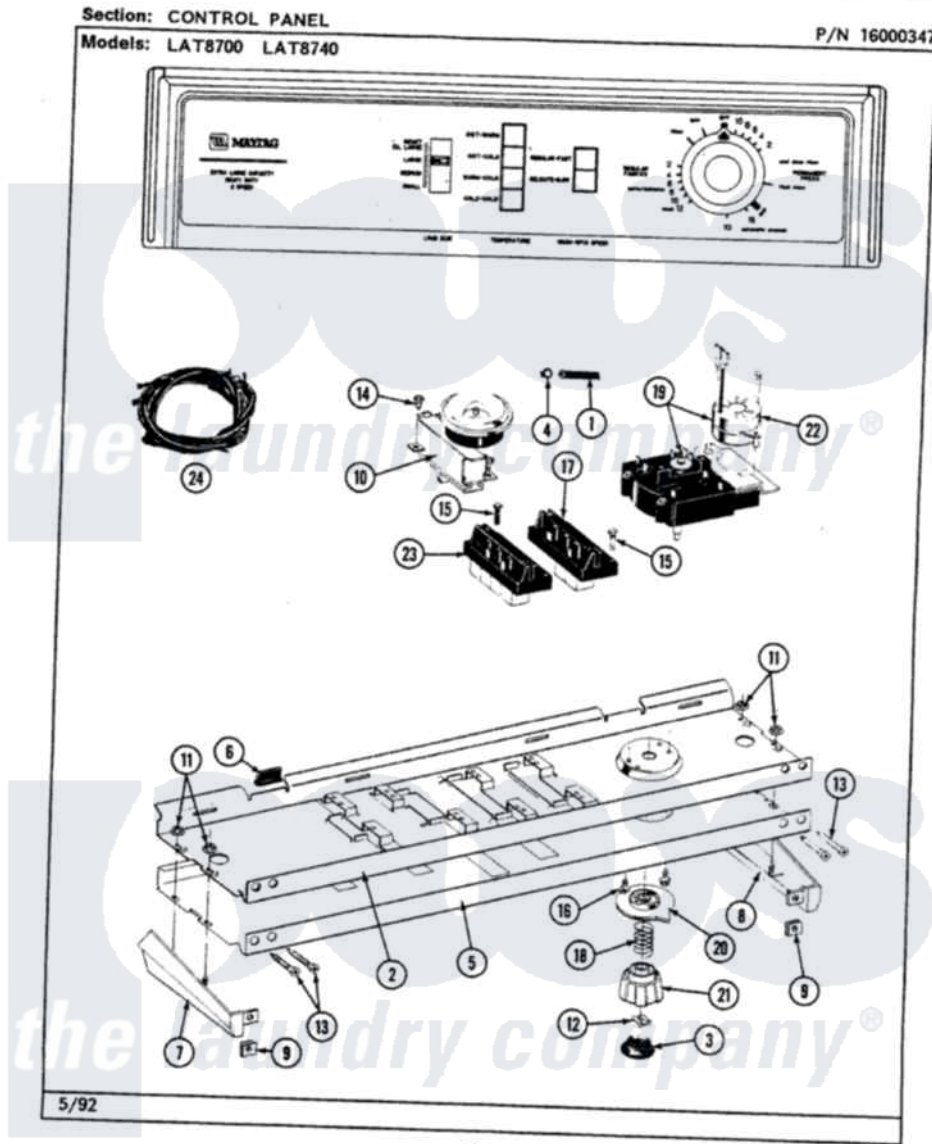

Maytag LAT8700AAW 04 - CONTROL PANEL

16

Maytag [Residential Maytag LAT8700AAW Washer Parts](#) Parts Diagram 04 - CONTROL PANEL
Click on the part number to view part

Item	Original Part Number	Replaced By	Status	Part Description
1	212942	22001619		Tube, Water Level Switch
2	214809			Back Up Plate
3	215821		Not Available	CAP, KNOB
4	410296	596669		Clamp, Manifold
5	207394		Not Available	CONTROL PANEL
6	214897			Pad, Control Panel
7	207215		Not Available	END CAP LH
8	207216		Not Available	END CAP RH
9	214894			Fastener, End Cap
10	207360			Infinite Level Press Switch
11	214872			Palnut, End Cap Note: Nut, Lamp Holder
12	211605			Bezel, Timer Dial
13	210932			Screw, No.8 X 9/16 Ctsk Note: Screw, Inlet Duct
14	211168	W10139210		Screw, 8-18 X 5/16
15	213117	67006908		Screw, Ice Rack

16	213966	3400014	Screw
17	207370		Speed Control Switch - 2 Butto
18	211065		Spring, Index Wheel
19	207373		Timer
20	215827	Not Available	TIMER DIAL SKIRT
21	215828		Knob, Timer
22	205033	22205033	Motor- Tim
23	207367	Not Available	TEMP CONTROL SWITCH - 4 BUTTON
24	207381	Not Available	WIRE HARNESS