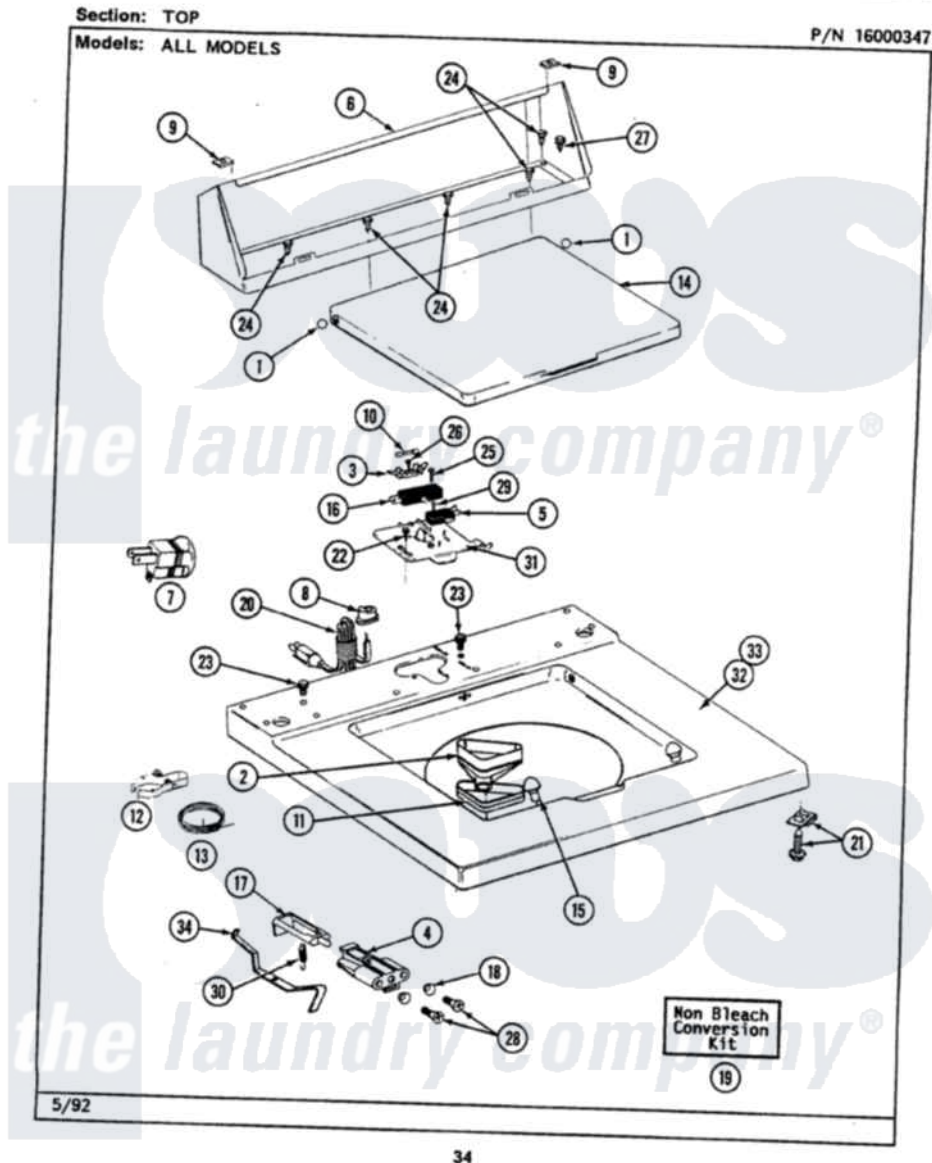

Maytag LAT8700AAW 05 - TOP

Maytag [Residential Maytag LAT8700AAW Washer Parts](#) Parts Diagram 05 - TOP
 Click on the part number to view part

Item	Original Part Number	Replaced By	Status	Part Description
1	211726			Hinge, Ball Lid
2	215577			Bleach Inlet White
3	207167			Block, Fuse
4	214279	204968		Plunger And Bracket Assembly--W
5	207166			Switch, Check
6	205635			Console
7	Y201808			Converter
8	211881			Grommet, Cord Part Not Used-Gas Models Only
9	215075			Fastener, Control Panel To Console
10	207168	22001682		Switch Assembly, Lid W/4amp Fuse
11	214436			Gasket
12	301548			Clamp, Ground Wire
13	311155			Ground Wire And Clamp
14	216073			LID (WHITE)

15	212716		Bumper, Lid
16	205415	279347	Switch-Lid
17	215700		Not Available
18	211500		LID SWITCH PLUNGER
19	205997		Washer, Bracket To Top Cover
20	204590		Non-Bleach Conversion Kit
21	204445		Cord, Power
22	207159	489355	Screw And Fastener Assembly
23	210186	3370225	Screw, 8 X 1/2
24	211294	90767	Screw
25	213501		Screw, 8A X 3/8 HeX Washer Head Tapping
26	215705	Y311711	Screw, No.6-20 X 1-1/8 Inch
27	Y313559		Screw, Fuse Block
28	910182	25-7809	Screw
29	912012	3400409	Screw, No.6-20 1/2 Flthd Torx
30	213720		Screw
31	Y215699	22001678	Spring, Lid Switch
32	207170		Bracket, Switch And Fuse
34	215704		Top Cover
			Lever, Unbalance