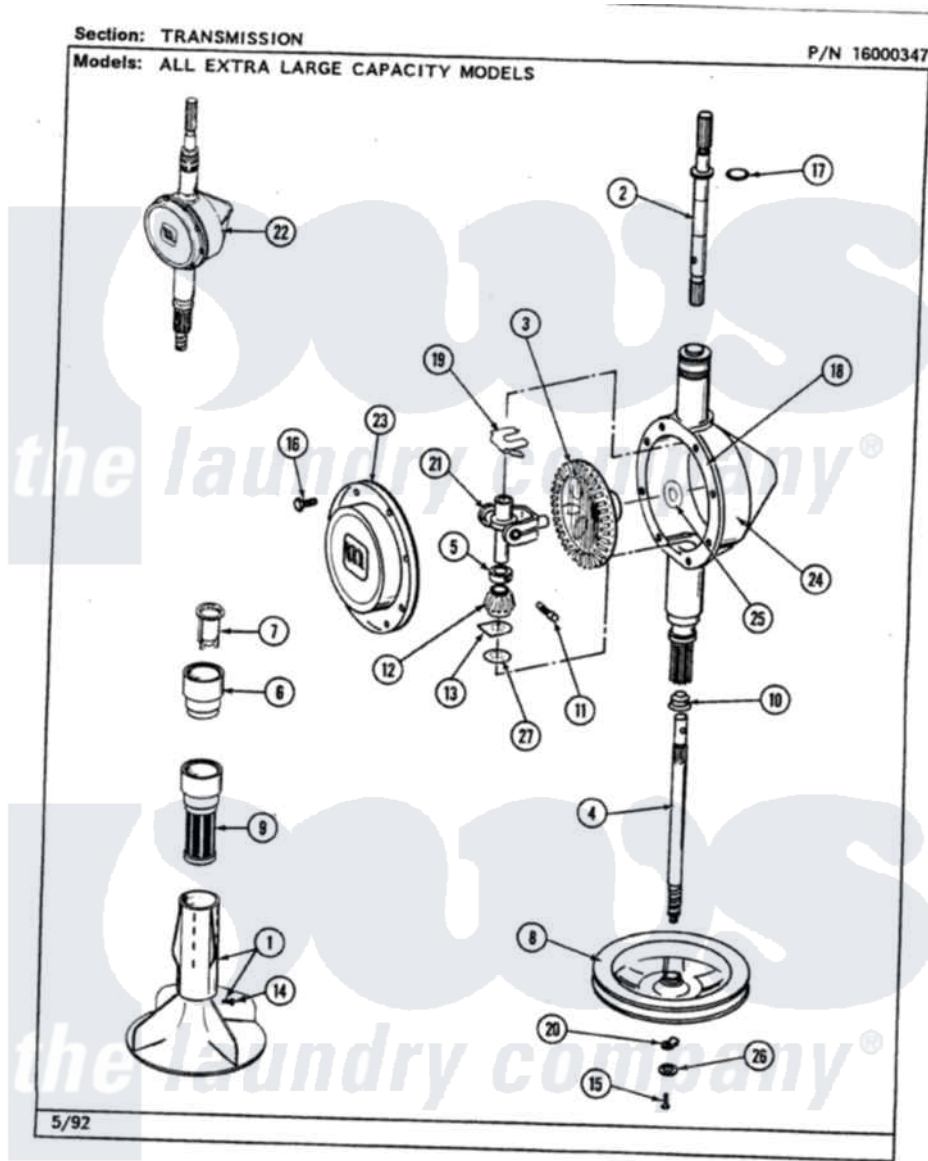

Maytag LAT8700AAW 06 - TRANSMISSION

42

Maytag [Residential Maytag LAT8700AAW Washer Parts](#) Parts Diagram 06 - TRANSMISSION
Click on the part number to view part

Item	Original Part Number	Replaced By	Status	Part Description
1	207228			Agitator W/Lock Screw
2	207153	6-2097820		Kit- Shaft
3	206713	6-2067130		Gear- Beve
4	215410	12001450		Ctr Shaft W/Collar Andkeeper- Dp
5	215415		Not Available	COLLAR, LOWER
8	211059	6-2301530		Pulley
9	207657			Lint Filter Deep
10	206602	207843		Lip Seal Repair Kit
11	Y206629			Pin, Collar
12	215401	W10221114		Pinion
13	215395			Plate, Clutch
14	206478		Not Available	SCREW & WASHER FOR AGITATOR
15	211375	681582		Screw
16	215417		Not Available	SCREW, TRANSMISSION COVER

17	210690		Seal, Rubber
18	Y058700	675652	Adhesive
19	215581		Spring, Agitator Shaft
20	211089		Lug, Stop Pulley
21	206685	6-2066850	Yoke
22	206707	6-2097750	Trans Dee
23	206628		Cover, Transmission
24	206624	6-2097750	Trans Dee
25	215394		Washer, Bevel Gear
26	211090	22003555	Washer, Stop Lug
27	211483	6-2114830	Washer- SP