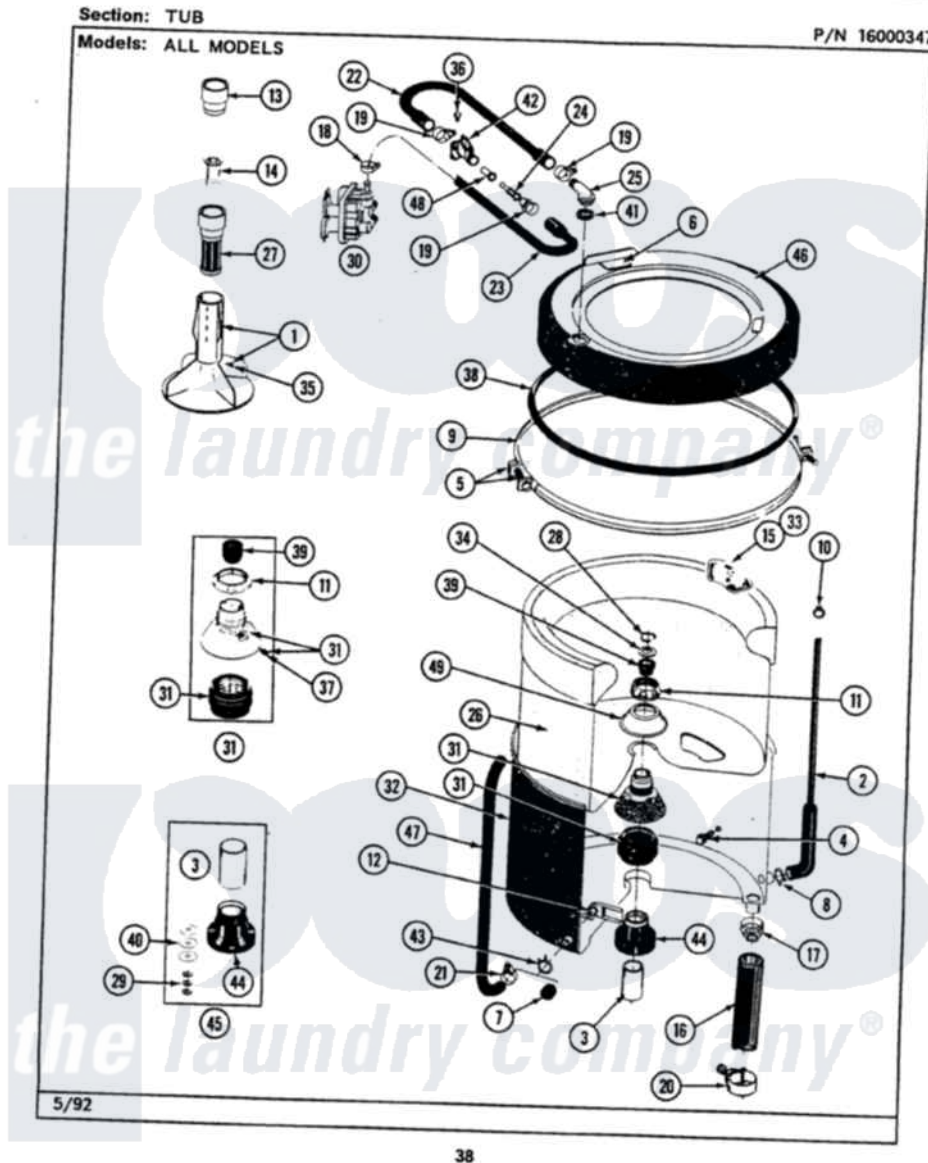

Maytag LAT8700AAW 07 - TUB

Maytag [Residential Maytag LAT8700AAW Washer Parts](#) Parts Diagram 07 - TUB
 Click on the part number to view part

Item	Original Part Number	Replaced By	Status	Part Description
1	207228			Agitator W/Lock Screw
2	212942	22001619		Tube, Water Level Switch
3	211130			Bearing Liner, Tub Bearing
4	200744	W10175939		Bolt
"	205254	W10175938		Bolt
5	205529			Nut And Bolt Kit For Tub Clam
6	215232			Bumper, Unbalance
8	211641			Clamp, 1-1/16"
9	200846			Clamp - Tub Cover
10	410296	596669		Clamp, Manifold
11	211047	6-2110472		Nut- Clamp
12	214434			Spout, Deflector
16	213045			Hose, Outer Tub Part Not Used
17	200900	616099		Clamp
18	201575			Clamp, Hose
19	202515	596669		Clamp, Manifold

20	202574	3367052	Clamp, Hose
21	205161	489503	Clamp
22	Y215234		Hose, Injector Fill
23	213013		Hose, Injector
24	213015		Nozzle, Injector
25	215235		Tube, Injector
26	207831	Not Available	TUB, INNER (W/PLUG)
27	207657		Lint Filter Deep
28	Y015667		Retaining Ring
29	Y054867		Washer, Lock
30	205613		Water Valve
31	204012	6-2095720	Mounting S
32	205484		Tub, Outer Part Not Used
33	215980		Plug, Filter Hole
34	Y015666		Washer, Retaining -
35	206478	Not Available	SCREW & WASHER FOR AGITATOR
36	312620		Screw, Sems
37	211618	22001423	Set Screw, Mounting Stem
38	211232		Seal, Tub Cover
39	Y0A4298	6-0A57420	Seal- Agitator
40	211100		Washer, Outer Tub
41	215233		Seal For Injector Tube
42	215447		Sleeve For Injector
43	214739	596669	Clamp, Manifold
44	200824	6-2040130	Tub Bearin
45	204013	6-2040130	Tub Bearin
46	206380	Not Available	COVER, TUB
47	214433		Tube, Inlet Part Not Used
48	213016	216201	Nozzle
49	211210		Washer, Clamping Nut