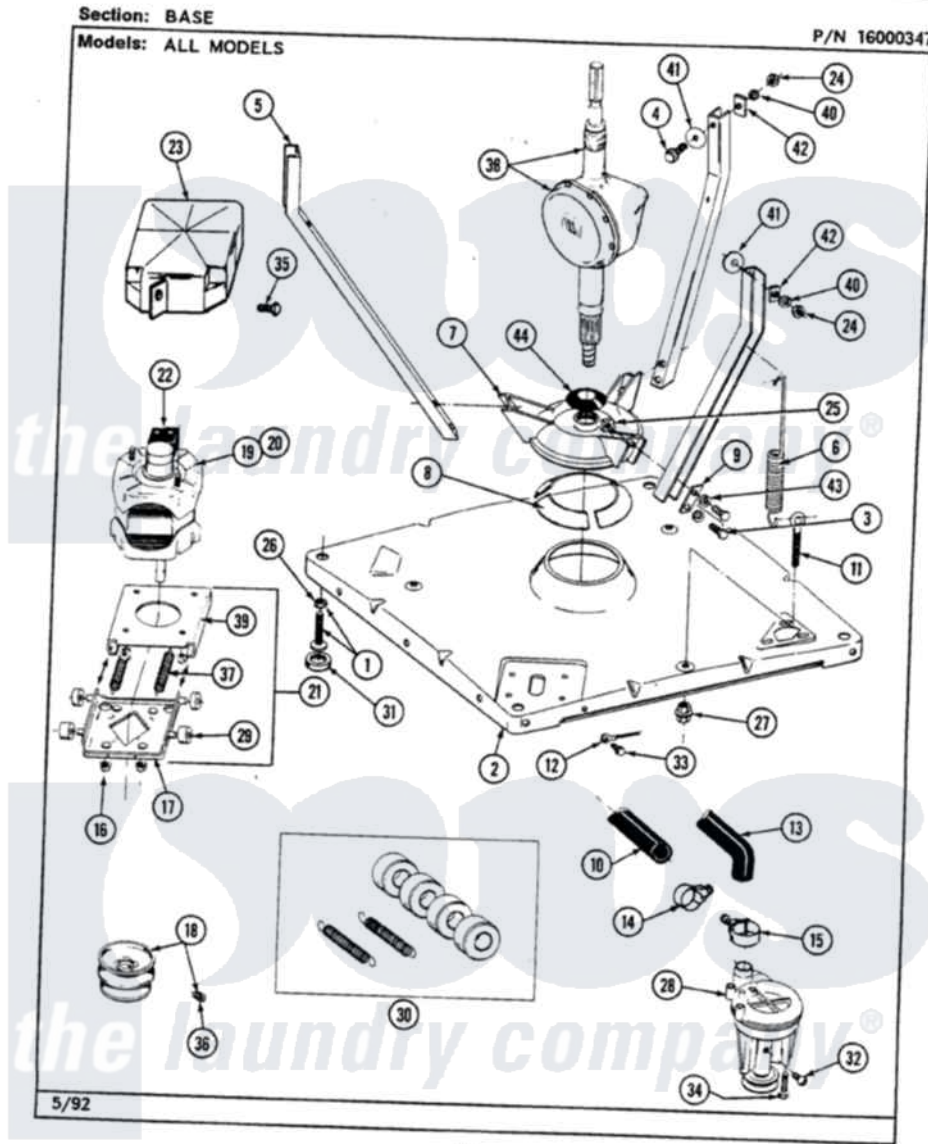

Maytag LAT8700ABW 01 - BASE

44

Maytag [Residential Maytag LAT8700ABW Washer Parts](#) Parts Diagram 01 - BASE
 Click on the part number to view part

Item	Original Part Number	Replaced By	Status	Part Description
1	Y302699	22003428		Leg, Adjustable
2	203274			Base With Damper Pads
3	Y015627			Screw- Hex
4	205254	W10175938		Bolt
"	200744	W10175939		Bolt
5	213053			Brace, Tub Part Not Used
6	213054			Centering Spring - 3 Used
7	203725			Damper W/Bolt And Clip
8	203956			Damper Pad Kit
9	213073			Washer, Double Brace
10	214767	22001448		Hose, Pump
11	213120	216416		Bolt, Eye/Centering Spring
12	204807			Ground Wire, Supp. Plte To Top Cover
13	213045			Hose, Outer Tub Part Not Used
14	200461	285655		Clamp, Hose