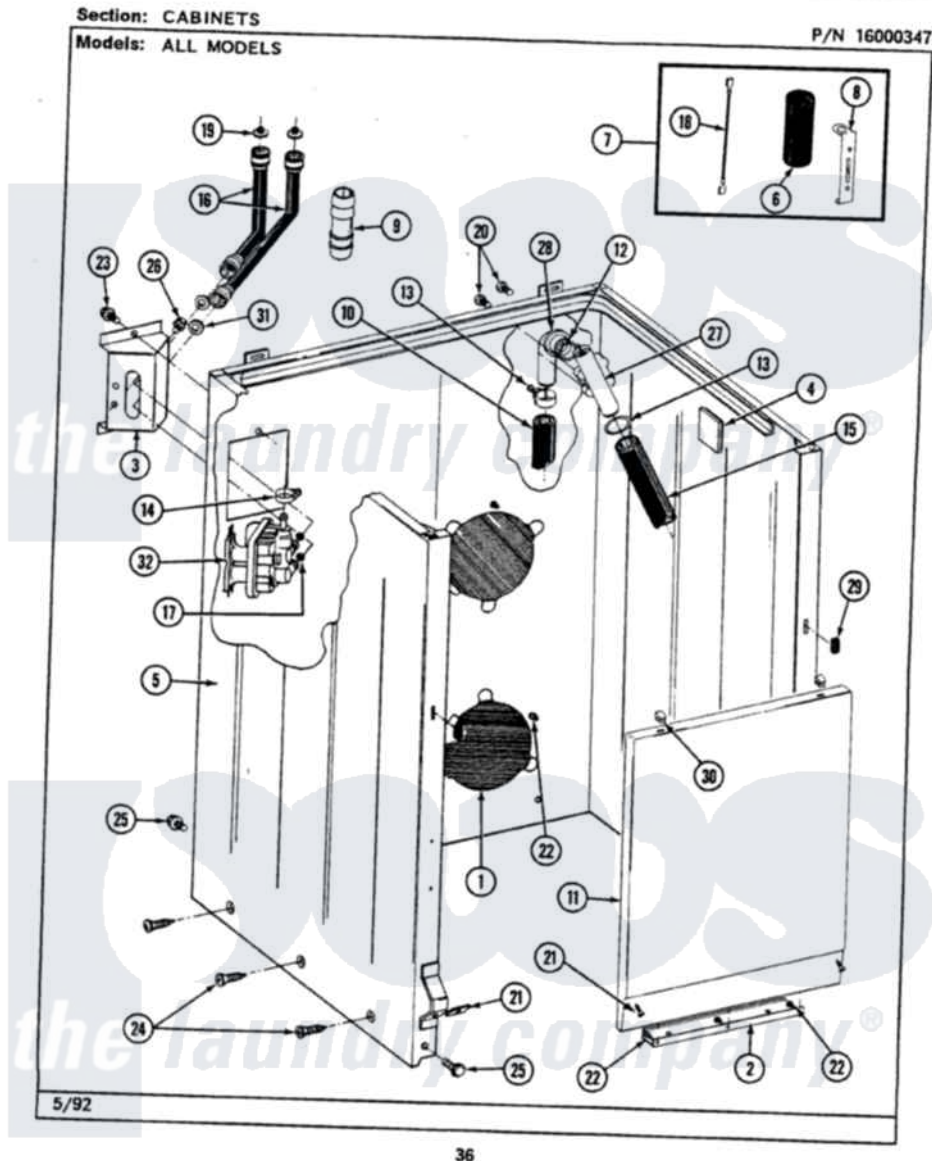

Maytag LAT8700ABW 02 - CABINET

Maytag [Residential Maytag LAT8700ABW Washer Parts](#) Parts Diagram 02 - CABINET
Click on the part number to view part

Item	Original Part Number	Replaced By	Status	Part Description
1	211878		Not Available	PLATE, ACCESS
2	213846			Guard, Belt
3	214812	22002361		Bracket, Water Valve
4	215058			Pad, Cabinet Bumper
5	203319	22203319		Cabinet
6	Y200832			Capacitor
7	206103			Capacitor Kit
8	211149			Clip, Capacitor
9	Y216015			Coupling, Hose
10	Y059149			(7/8" I.D. CARTON OF 50 FT.)
"	216017			Hose, Drain
12	214765			Gasket, Siphon Break
13	200908	285655		Clamp, Hose
14	201575			Clamp, Hose
15	214767	22001448		Hose, Pump
16	202860			Inlet Hose Assembly

17	214337	96160	Screen
18	203237		No.17 Wire With Terminal
19	200961	12001413	Strainer And Washer Kit
20	Y014874		Screw, Idler Arm And Sleeve
21	204439		Screw And Fstner Assembly
22	211294	90767	Screw, 8A X 3/8 HeX Washer Head Tapping
23	212276	W10116760	Screw
24	213007		Xfor Cabinet See Cabinet, Back
25	213121	3400111	Screw, 12-14 X 5/8
"	213122	27001200	Screw
26	Y313561		Screw----NA
27	206638		Siphon Break
28	Y216016	W10116738	Elbow
29	214376	22002331	Spacer, Front Panel
30	212982	22001650	Fastener, Spring
31	Y013783		Washer, Inlet Hose
32	205613		Water Valve