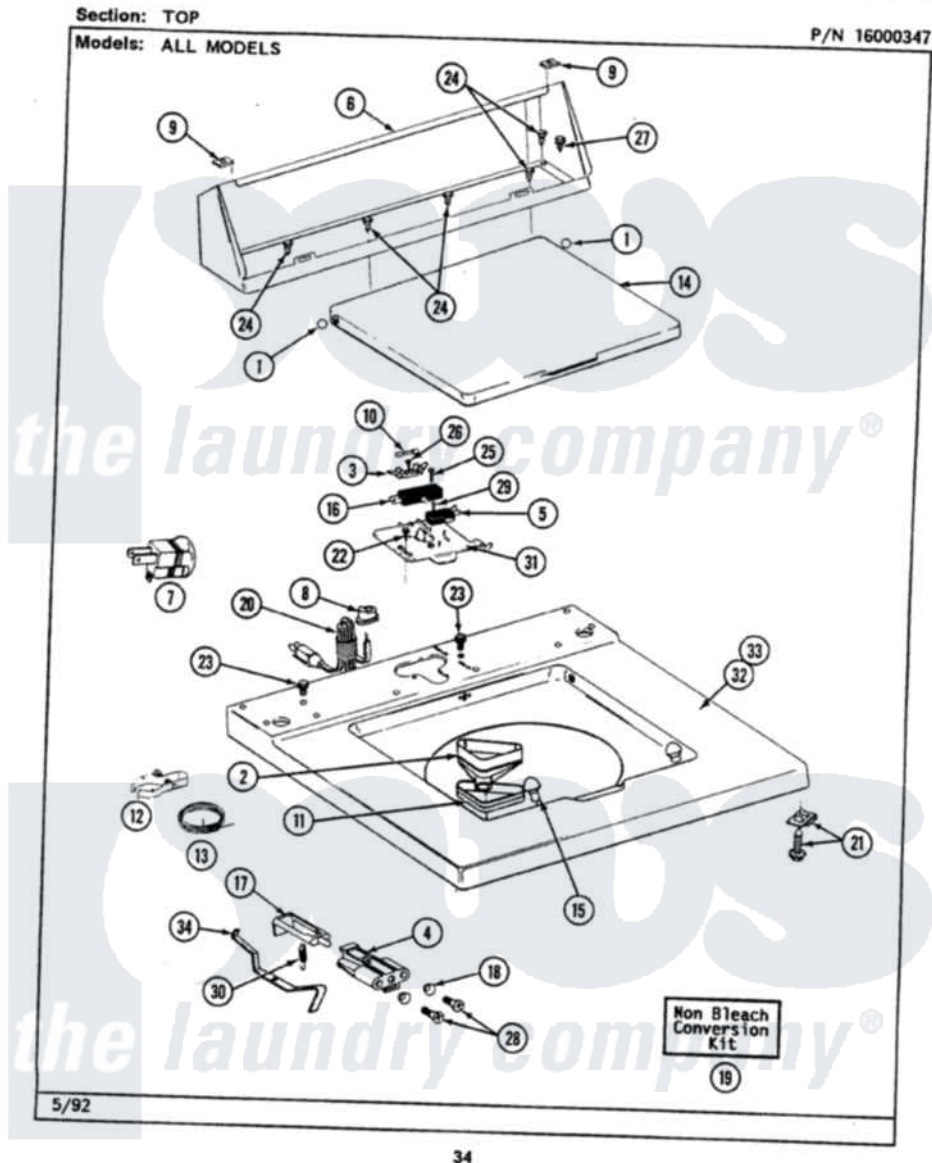

Maytag LAT8700ABW 05 - TOP

Maytag [Residential Maytag LAT8700ABW Washer Parts](#) Parts Diagram 05 - TOP
 Click on the part number to view part

Item	Original Part Number	Replaced By	Status	Part Description
1	211726			Hinge, Ball Lid
2	215577			Bleach Inlet White
3	207167			Block, Fuse
4	214279	204968		Plunger And Bracket Assembly--W
5	207166			Switch, Check
6	205635			Console
7	Y201808			Converter
8	211881			Grommet, Cord Part Not Used-Gas Models Only
9	215075			Fastener, Control Panel To Console
10	207168	22001682		Switch Assembly, Lid W/4amp Fuse
11	214436			Gasket
12	301548			Clamp, Ground Wire
13	311155			Ground Wire And Clamp
14	216073			LID (WHITE)

15	212716		Bumper, Lid
16	205415	279347	Switch-Lid
17	215700		Not Available LID SWITCH PLUNGER
18	211500		Washer, Bracket To Top Cover
19	205997		Non-Bleach Conversion Kit
20	204590		Cord, Power
21	204445		Screw And Fastener Assembly
22	207159	489355	Screw, 8 X 1/2
23	210186	3370225	Screw
24	211294	90767	Screw, 8A X 3/8 HeX Washer Head Tapping
25	213501		Screw, No.6-20 X 1-1/8 Inch
26	215705	Y311711	Screw, Fuse Block
27	Y313559		Screw
28	910182	25-7809	Screw, No.6-20 1/2 Flthd Torx
29	912012	3400409	Screw
30	213720		Spring, Lid Switch
31	Y215699	22001678	Bracket, Switch And Fuse
32	207170		Top Cover
34	215704		Lever, Unbalance