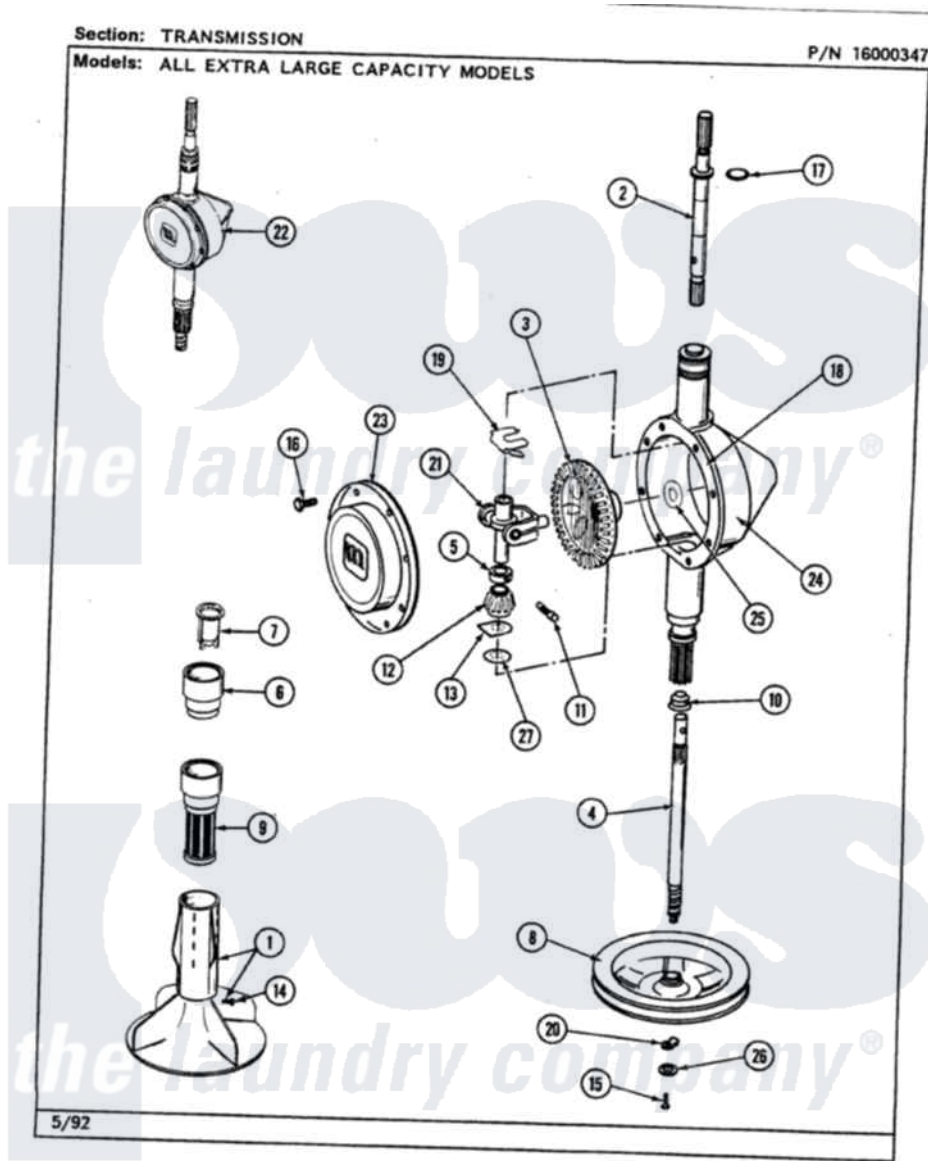

Maytag LAT8700ABW 06 - TRANSMISSION

42

Maytag [Residential Maytag LAT8700ABW Washer Parts](#) Parts Diagram 06 - TRANSMISSION
Click on the part number to view part

Item	Original Part Number	Replaced By	Status	Part Description
1	207228			Agitator W/Lock Screw
2	207153	6-2097820		Kit- Shaft
3	206713	6-2067130		Gear- Beve
4	215410	12001450		Ctr Shaft W/Collar Andkeeper- Dp
5	215415		Not Available	COLLAR, LOWER
8	211059	6-2301530		Pulley
9	207657			Lint Filter Deep
10	206602	207843		Lip Seal Repair Kit
11	Y206629			Pin, Collar
12	215401	W10221114		Pinion
13	215395			Plate, Clutch
14	206478		Not Available	SCREW & WASHER FOR AGITATOR
15	211375	681582		Screw
16	215417		Not Available	SCREW, TRANSMISSION COVER

17	210690		Seal, Rubber
18	Y058700	675652	Adhesive
19	215581		Spring, Agitator Shaft
20	211089		Lug, Stop Pulley
21	206685	6-2066850	Yoke
22	206707	6-2097750	Trans Dee
23	206628		Cover, Transmission
24	206624	6-2097750	Trans Dee
25	215394		Washer, Bevel Gear
26	211090	22003555	Washer, Stop Lug
27	211483	6-2114830	Washer- SP