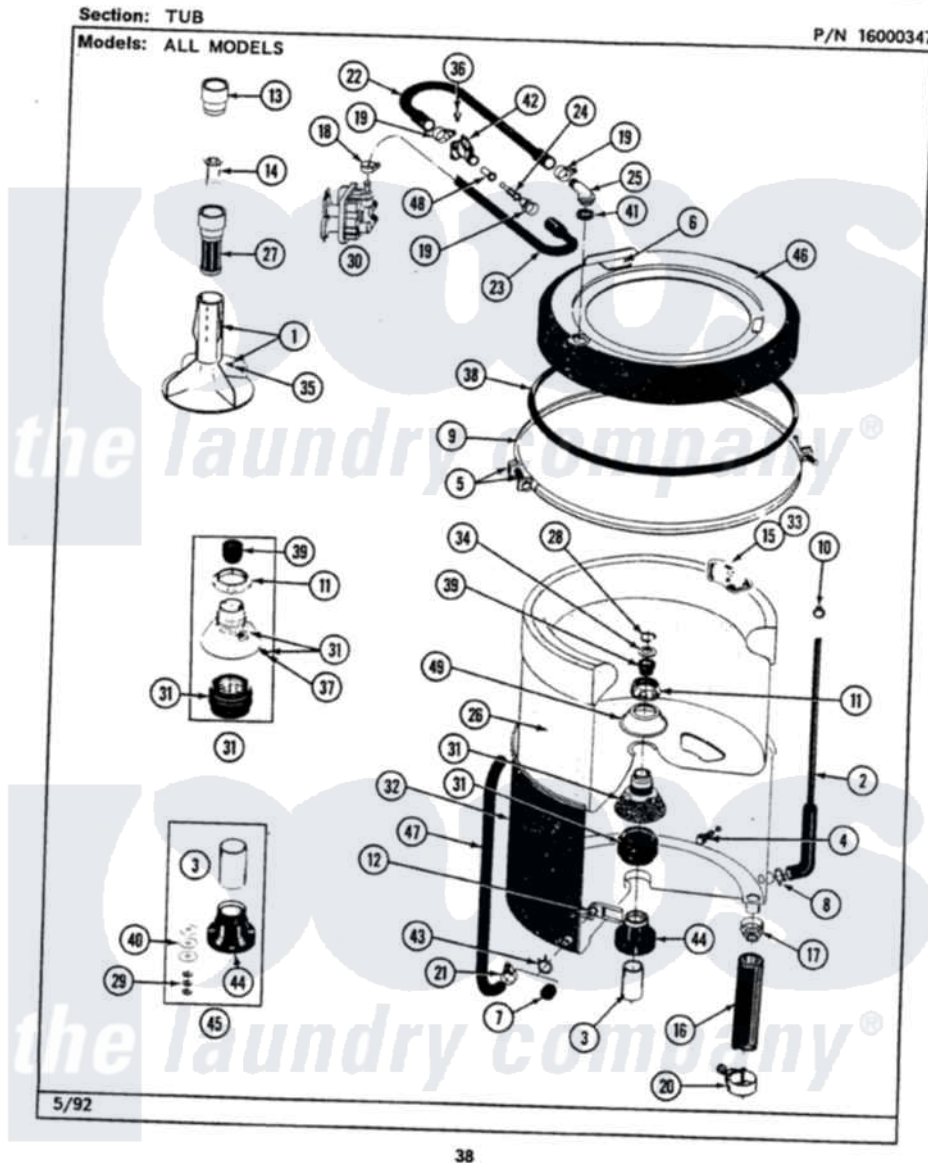

# Maytag LAT8700ABW 07 - TUB

Maytag [Residential Maytag LAT8700ABW Washer Parts](#) Parts Diagram 07 - TUB  
Click on the part number to view part

Item	Original Part Number	Replaced By	Status	Part Description
1	<a href="#">207228</a>			Agitator W/Lock Screw
2	212942	<a href="#">22001619</a>		Tube, Water Level Switch
3	<a href="#">211130</a>			Bearing Liner, Tub Bearing
4	200744	<a href="#">W10175939</a>		Bolt
"	205254	<a href="#">W10175938</a>		Bolt
5	<a href="#">205529</a>			Nut And Bolt Kit For Tub Clam
6	<a href="#">215232</a>			Bumper, Unbalance
8	<a href="#">211641</a>			Clamp, 1-1/16"
9	<a href="#">200846</a>			Clamp - Tub Cover
10	410296	<a href="#">596669</a>		Clamp, Manifold
11	211047	<a href="#">6-2110472</a>		Nut- Clamp
12	<a href="#">214434</a>			Spout, Deflector
16	<a href="#">213045</a>			Hose, Outer Tub Part Not Used
17	200900	<a href="#">616099</a>		Clamp
18	<a href="#">201575</a>			Clamp, Hose
19	202515	<a href="#">596669</a>		Clamp, Manifold