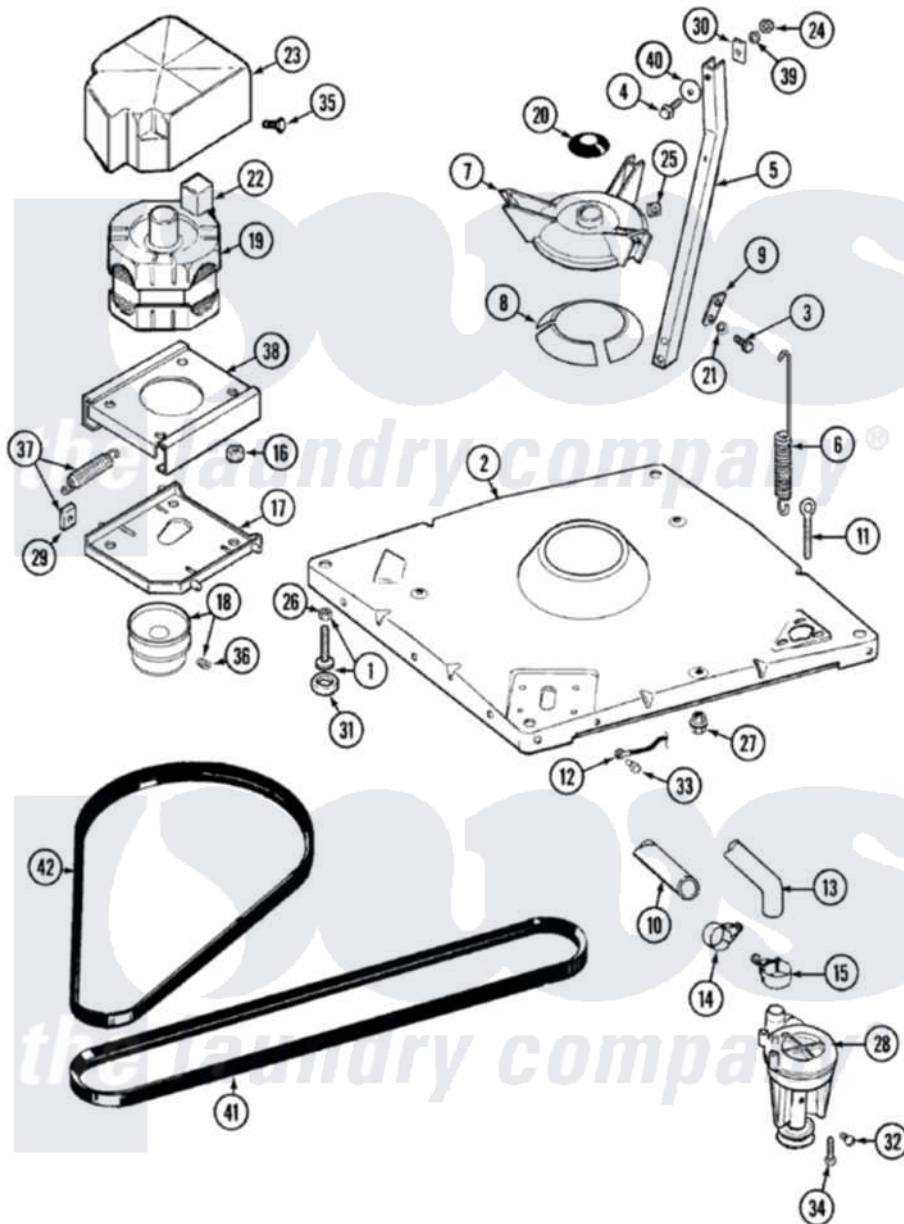

# Maytag LAT8704AAE 01 - BASE

Maytag Residential Maytag LAT8704AAE Washer Parts Parts Diagram 01 - BASE  
 Click on the part number to view part

Item	Original Part Number	Replaced By	Status	Part Description
1	Y302699	<a href="#">22003428</a>		Leg, Adjustable
2	22001172	<a href="#">22002150</a>		Base
3	<a href="#">Y015627</a>			Screw- Hex
4	205254	<a href="#">W10175938</a>		Bolt
"	200744	<a href="#">W10175939</a>		Bolt
5	<a href="#">213053</a>			Brace, Tub Part Not Used
6	<a href="#">22001300</a>			Spring, Centering
7	<a href="#">203725</a>			Damper W/Bolt And Clip
8	<a href="#">203956</a>			Damper Pad Kit
9	<a href="#">213073</a>			Washer, Double Brace
10	214767	<a href="#">22001448</a>		Hose, Pump
11	<a href="#">216416</a>			Bolt, Eye/Centering Spring
12	<a href="#">901220</a>			Ground Wire
13	<a href="#">213045</a>			Hose, Outer Tub Part Not Used
14	202574	<a href="#">3367052</a>		Clamp, Hose
15	202574	<a href="#">3367052</a>		Clamp, Hose