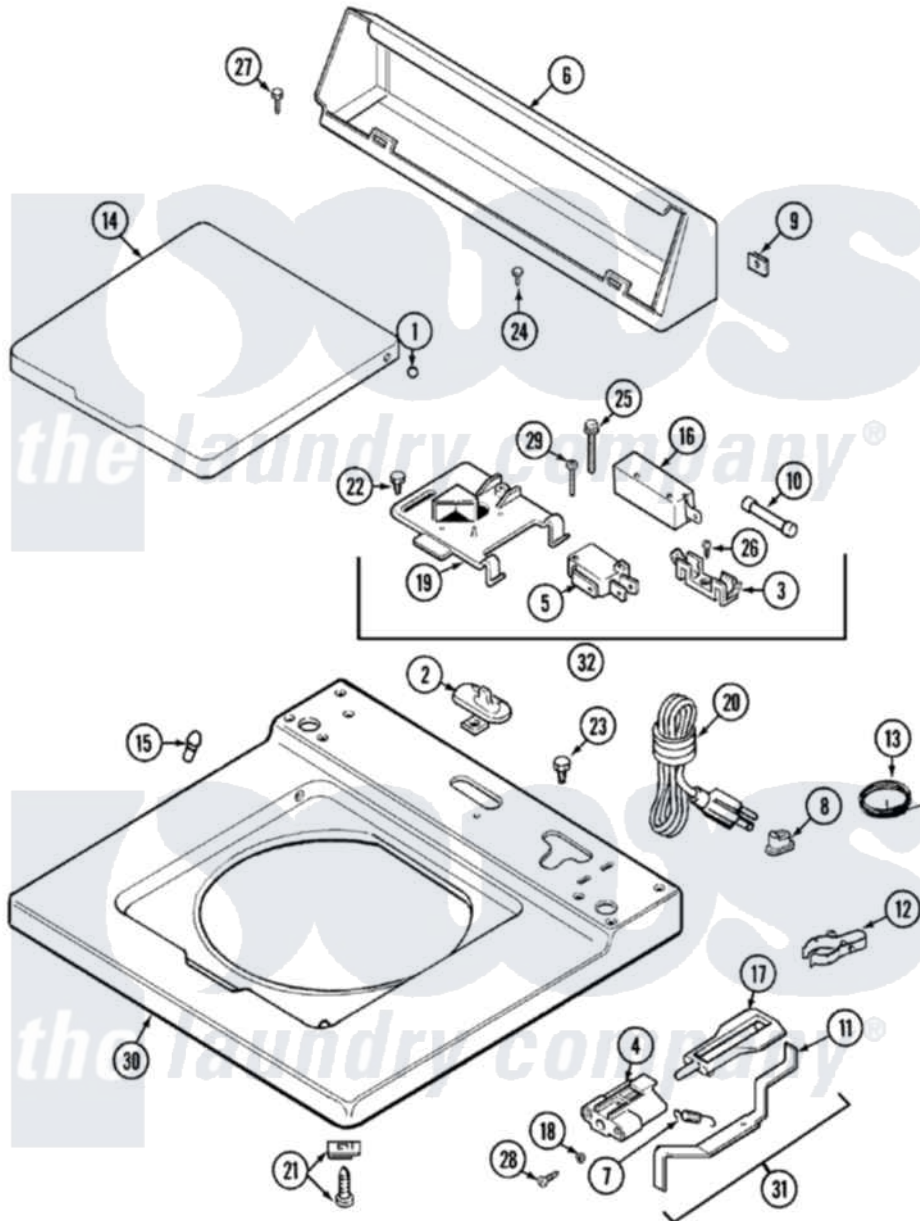

Maytag LAT8704AAE 05 - TOP

Maytag [Residential Maytag LAT8704AAE Washer Parts](#) Parts Diagram 05 - TOP
 Click on the part number to view part

Item	Original Part Number	Replaced By	Status	Part Description
1	211726			Hinge, Ball Lid
2	207159	489355		Screw, 8 X 1/2
"	22001298			Cap, Top Cover
3	207167			Block, Fuse
4	216256		Not Available	BRACKET, UNBALANCE
5	207166			Switch, Check
6	205635			Console
"	205635L		Not Available	CONSOLE (ALM)
7	213720			Spring, Lid Switch
8	211881			Grommet, Cord Part Not Used- Gas Models Only
9	215075			Fastener, Control Panel To Console
10	207168	22001682		Switch Assembly, Lid W/4amp Fuse
11	22001136			Lever, Unbalance
12	301548			Clamp, Ground Wire

13	204807		Ground Wire, Supp. Plte To Top Cover
14	22001028	22001893	Lid
"	22001206	22001893	Lid
"	22001207		Not Available LID W/LEGEND (ALM)---NA
15	212716		Bumper, Lid
16	205415	279347	Switch-Lid
17	216255		Plunger, Lid Switch
18	211500		Washer, Bracket To Top Cover
19	Y215699	22001678	Bracket, Switch And Fuse
20	208194	22003062	Cord, Power
21	204445		Screw And Fastener Assembly
22	207159	489355	Screw, 8 X 1/2
23	315483	3370225	Screw
24	216423	3370225	Screw
25	213501		Screw, No.6-20 X 1-1/8 Inch
26	Y311711		Screw, Fuse Block
27	Y313559		Screw
28	910182	25-7809	Screw, No.6-20 1/2 Flthd Torx
29	22001352		Screw, Check Switch
30	22001118		Not Available TOP, MAIN (ALM)---NA
"	22001117		Not Available TOP COVER ASSEMBLY (WHT)
31	22001311		Unbalance Lever Assembly
32	207176	22001682	Switch Assembly, Lid W/4amp Fuse