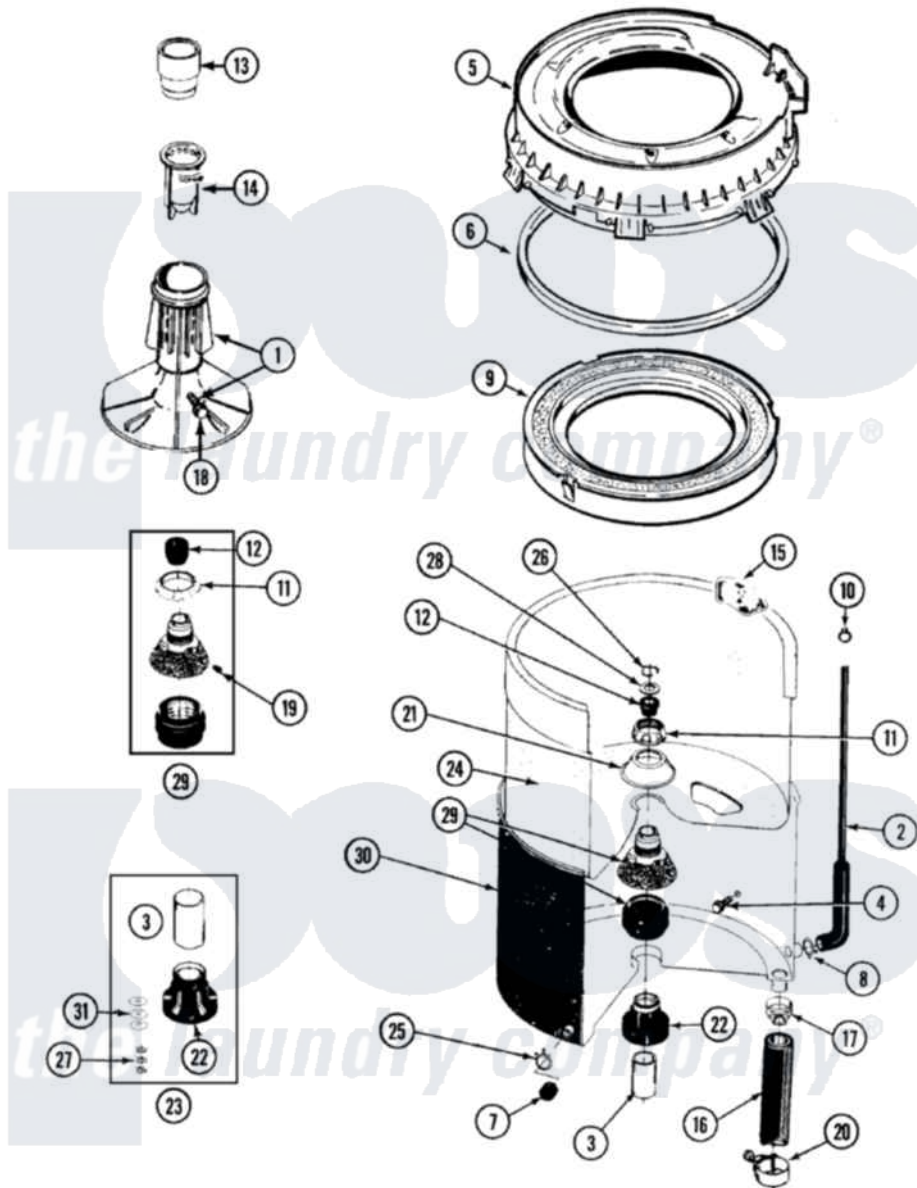

# Maytag LAT8704AAE 07 - TUB

Maytag [Residential Maytag LAT8704AAE Washer Parts](#) Parts Diagram 07 - TUB  
 Click on the part number to view part

Item	Original Part Number	Replaced By	Status	Part Description
1	<a href="#">207228</a>			Agitator W/Lock Screw
2	22001036	<a href="#">22001619</a>		Tube, Water Level Switch
3	<a href="#">211130</a>			Bearing Liner, Tub Bearing
4	200744	<a href="#">W10175939</a>		Bolt
"	205254	<a href="#">W10175938</a>		Bolt
5	<a href="#">22001299</a>			Tub Cover And Gasket Assembly
6	Y22001201	<a href="#">22001007</a>		Gasket, Cover To Tub
7	<a href="#">214725</a>			Cap For Spout-Outer Tub
8	<a href="#">211641</a>			Clamp, 1-1/16"
9	<a href="#">22001142</a>			Ring, Balance
10	410296	<a href="#">596669</a>		Clamp, Manifold
11	211047	<a href="#">6-2110472</a>		Nut- Clamp
12	Y0A4298	<a href="#">6-0A57420</a>		Seal- Agitator
13	<a href="#">22001295</a>			Housing, Dispenser
14	<a href="#">22001294</a>			Cup, Dispensing
15	<a href="#">207219</a>			Filter, Self-Cleaning

16	<a href="#">213045</a>		Hose, Outer Tub Part Not Used
17	201011	<a href="#">285655</a>	Clamp, Hose
18	206478		Not Available
19	211618	<a href="#">22001423</a>	Set Screw, Mounting Stem
20	202574	<a href="#">3367052</a>	Clamp, Hose
21	<a href="#">211210</a>		Washer, Clamping Nut
22	200824	<a href="#">6-2040130</a>	Tub Bearin
23	204013	<a href="#">6-2040130</a>	Tub Bearin
24	<a href="#">22001139</a>		Tub, Inner
25	214739	<a href="#">596669</a>	Clamp, Manifold
26	<a href="#">Y015667</a>		Retaining Ring
27	<a href="#">Y054867</a>		Washer, Lock
28	<a href="#">Y015666</a>		Washer, Retaining -
29	204012	<a href="#">6-2095720</a>	Mounting S
30	22001114		Not Available
31	<a href="#">211100</a>		TUB, OUTER (EX. LARGE)
			Washer, Outer Tub