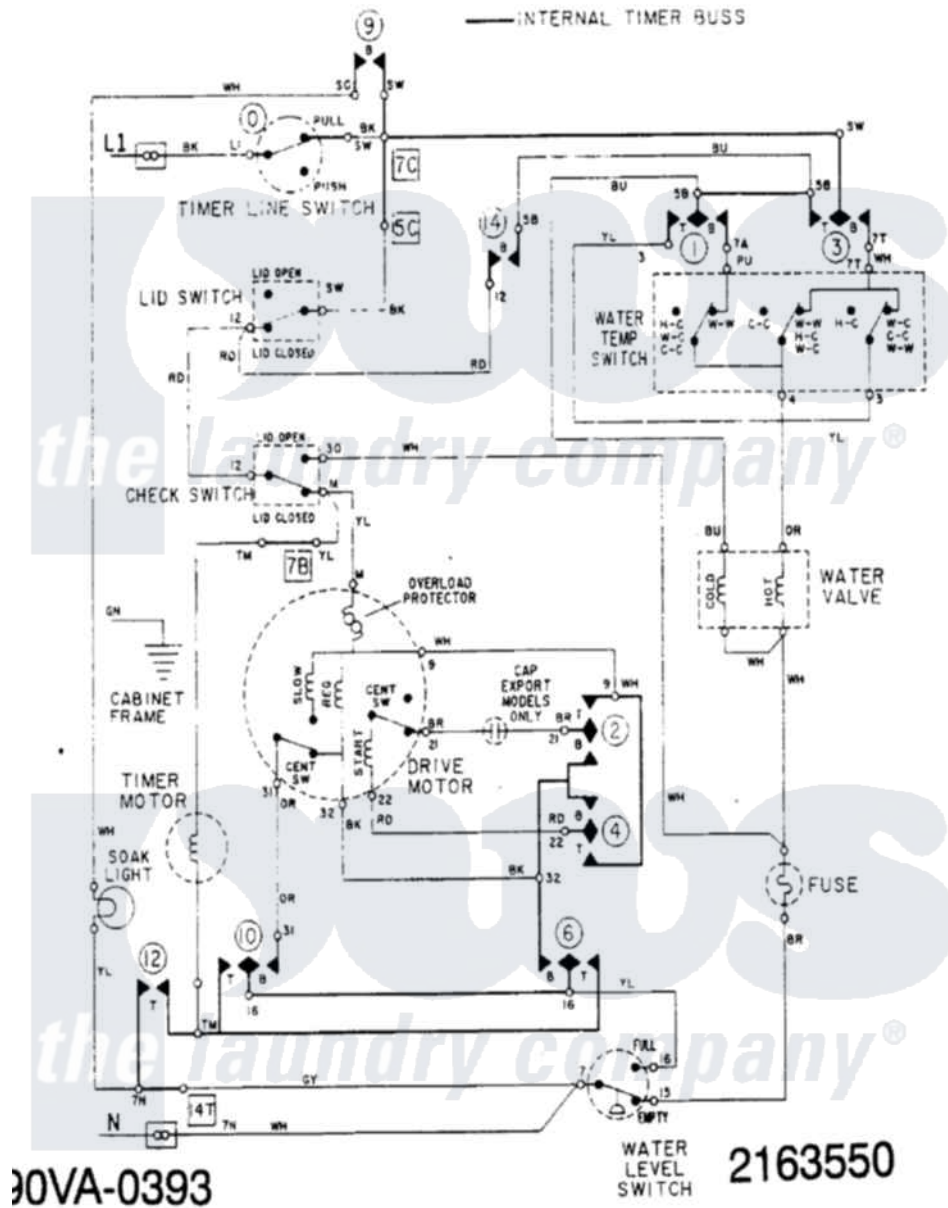

Maytag LAT8704AAE 08 - WIRING INFORMATION

Maytag [Residential Maytag LAT8704AAE Washer Parts](#) Parts Diagram 08 - WIRING INFORMATION
 Click on the part number to view part

Item	Original Part Number	Replaced By	Status	Part Description
NI	15001003		Not Available	WIRING INFORMATION