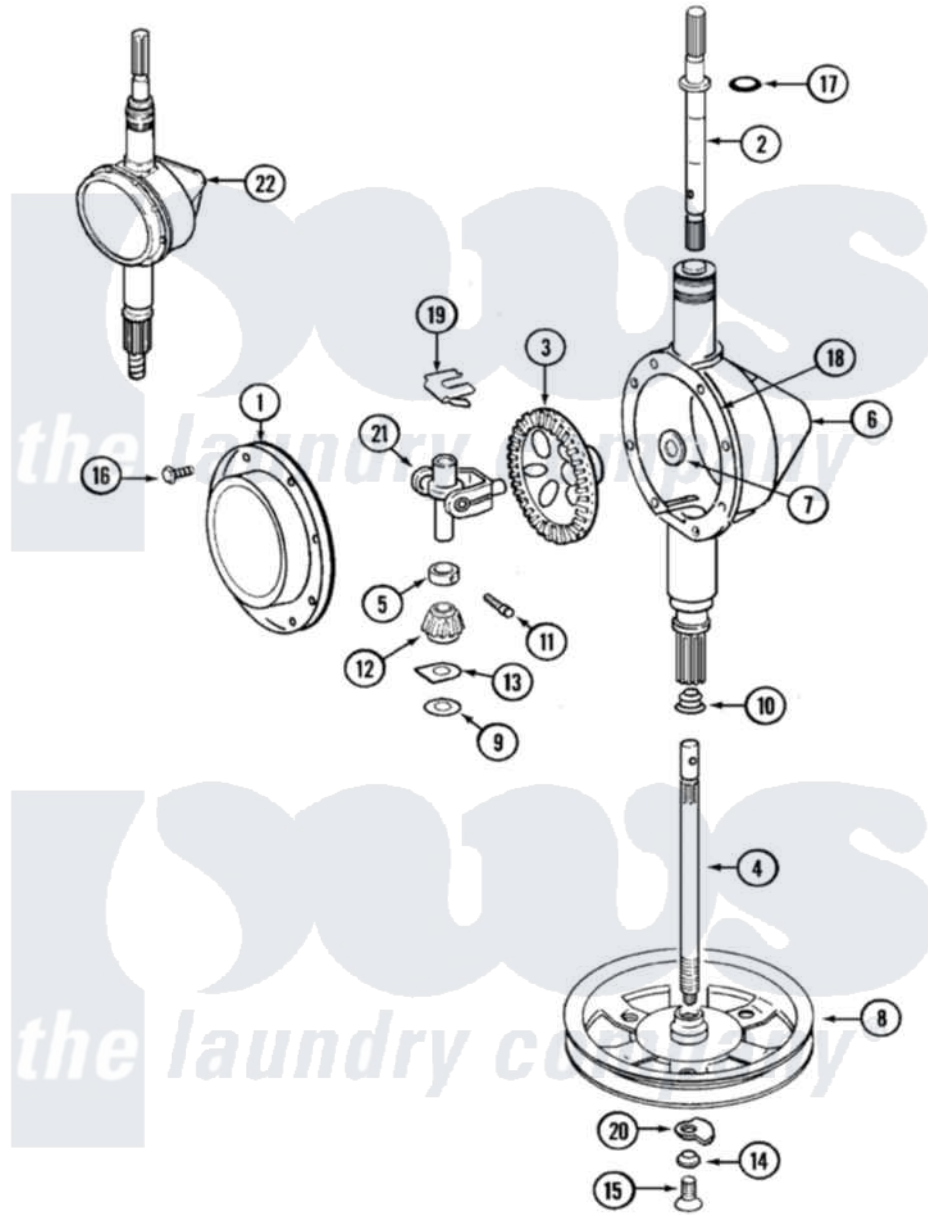

Maytag LAT8704AAL 06 - TRANSMISSION

Maytag Residential Maytag LAT8704AAL Washer Parts Parts Diagram 06 - TRANSMISSION
 Click on the part number to view part

Item	Original Part Number	Replaced By	Status	Part Description
1	206628			Cover, Transmission
2	207153	6-2097820		Kit- Shaft
3	206713	6-2067130		Gear- Beve
4	215410	12001450		Ctr Shaft W/Collar Andkeeper- Dp
5	215415		Not Available	COLLAR, LOWER
6	206624	6-2097750		Trans Dee
7	215394			Washer, Bevel Gear
8	211059	6-2301530		Pulley
9	211483	6-2114830		Washer- SP
10	206602	207843		Lip Seal Repair Kit
11	Y206629			Pin, Collar
12	215401	W10221114		Pinion
13	215395			Plate, Clutch
14	211090	22003555		Washer, Stop Lug
15	211375	681582		Screw
				SCREW, TRANSMISSION

16	215417	Not Available	SCREW, TRANSMISSION COVER
17	210690		Seal, Rubber
18	Y058700	675652	Adhesive
19	215581		Spring, Agitator Shaft
20	211089		Lug, Stop Pulley
21	206685	6-2066850	Yoke
22	206707	6-2097750	Trans Dee