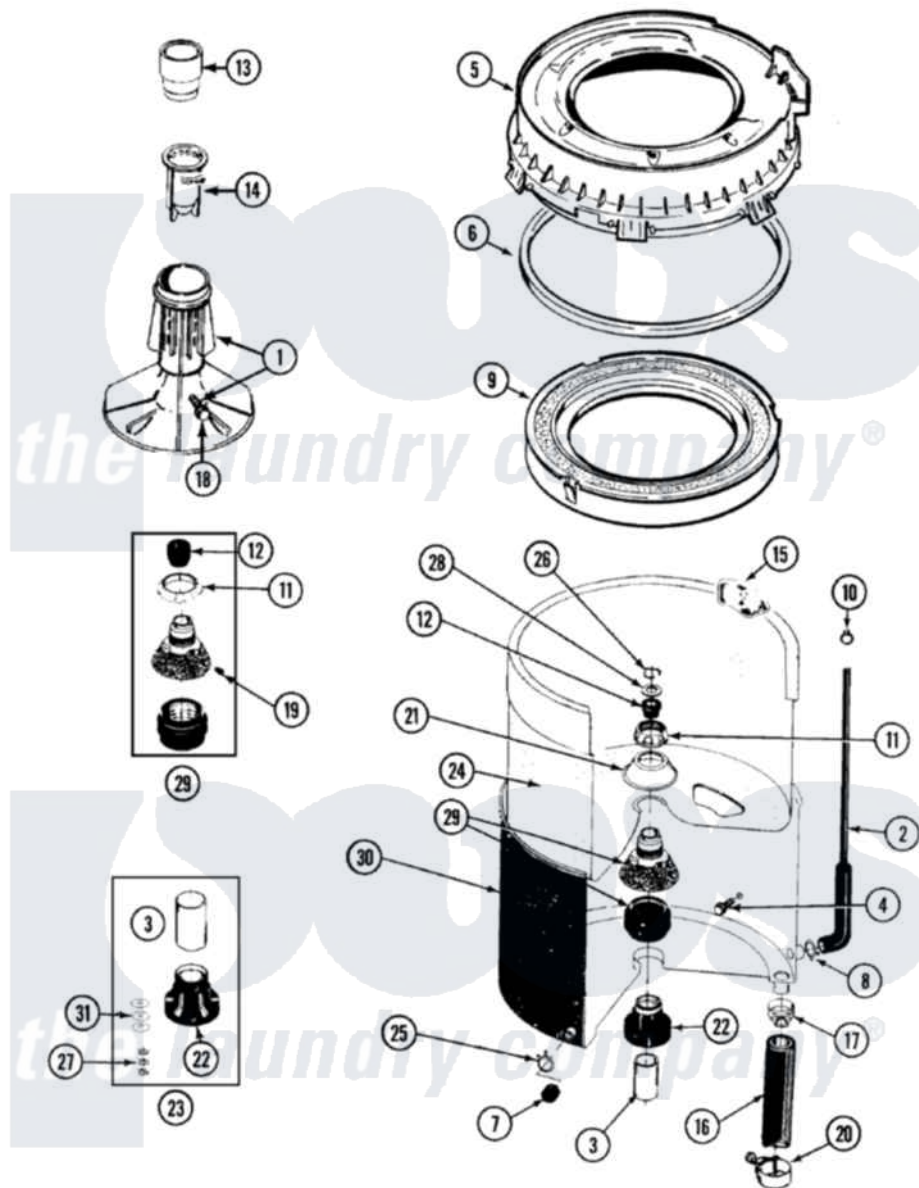

Maytag LAT8704AAL 07 - TUB

Maytag [Residential Maytag LAT8704AAL Washer Parts](#) Parts Diagram 07 - TUB
 Click on the part number to view part

Item	Original Part Number	Replaced By	Status	Part Description
1	207228			Agitator W/Lock Screw
2	22001036	22001619		Tube, Water Level Switch
3	211130			Bearing Liner, Tub Bearing
4	200744	W10175939		Bolt
"	205254	W10175938		Bolt
5	22001299			Tub Cover And Gasket Assembly
6	Y22001201	22001007		Gasket, Cover To Tub
7	214725			Cap For Spout-Outer Tub
8	211641			Clamp, 1-1/16"
9	22001142			Ring, Balance
10	410296	596669		Clamp, Manifold
11	211047	6-2110472		Nut- Clamp
12	Y0A4298	6-0A57420		Seal- Agitator
13	22001295			Housing, Dispenser
14	22001294			Cup, Dispensing
15	207219			Filter, Self-Cleaning

16	213045		Hose, Outer Tub Part Not Used
17	201011	285655	Clamp, Hose
18	206478		Not Available
19	211618	22001423	Set Screw, Mounting Stem
20	202574	3367052	Clamp, Hose
21	211210		Washer, Clamping Nut
22	200824	6-2040130	Tub Bearin
23	204013	6-2040130	Tub Bearin
24	22001139		Tub, Inner
25	214739	596669	Clamp, Manifold
26	Y015667		Retaining Ring
27	Y054867		Washer, Lock
28	Y015666		Washer, Retaining -
29	204012	6-2095720	Mounting S
30	22001114		Not Available
31	211100		TUB, OUTER (EX. LARGE)
			Washer, Outer Tub