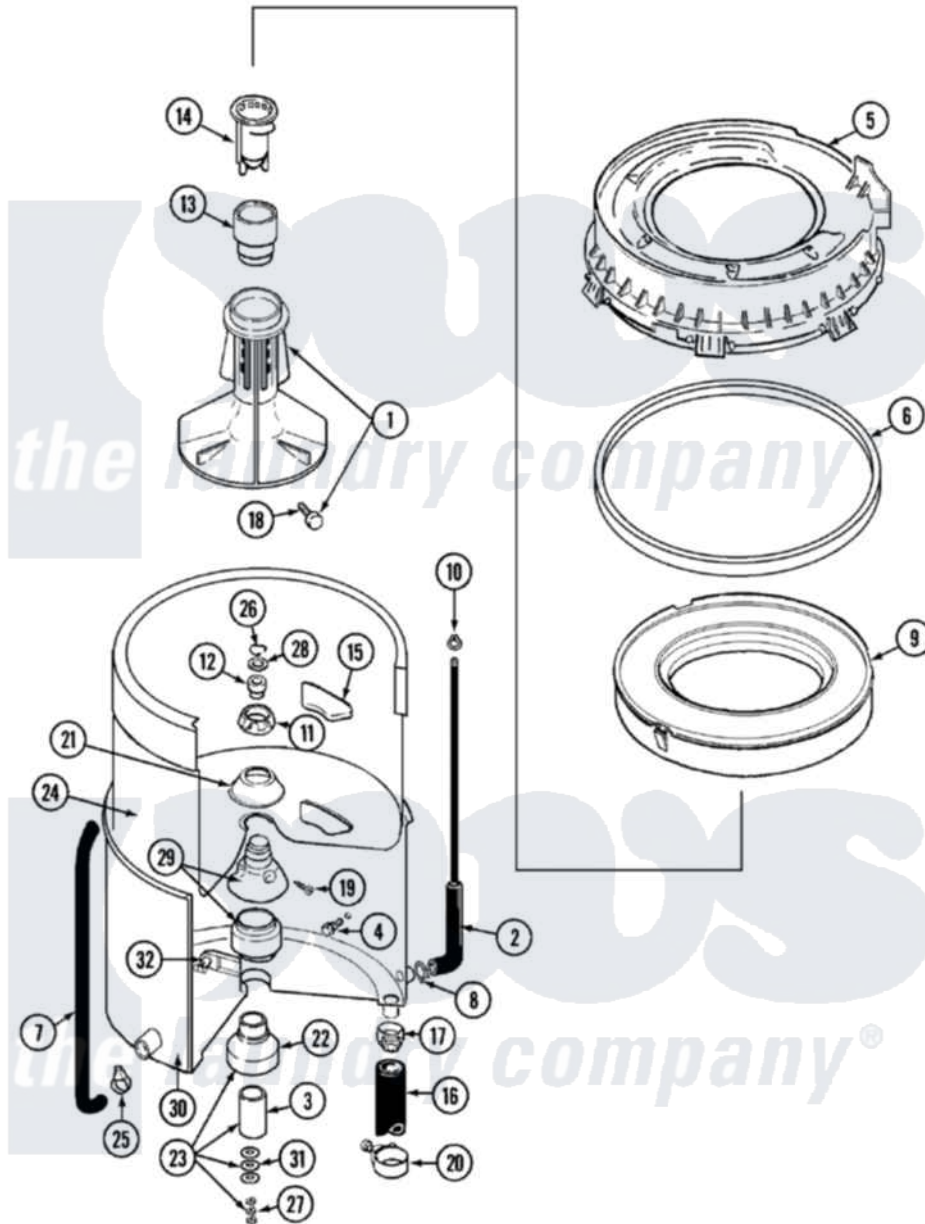

# Maytag LAT8705AAE 07 - TUB

Maytag [Residential Maytag LAT8705AAE Washer Parts](#) Parts Diagram 07 - TUB  
 Click on the part number to view part

Item	Original Part Number	Replaced By	Status	Part Description
1	<a href="#">207228</a>			Agitator W/Lock Screw
2	22001036	<a href="#">22001619</a>		Tube, Water Level Switch
3	<a href="#">211130</a>			Bearing Liner, Tub Bearing
4	200744	<a href="#">W10175939</a>		Bolt
"	205254	<a href="#">W10175938</a>		Bolt
5	<a href="#">22001299</a>			Tub Cover And Gasket Assembly
6	Y22001201	<a href="#">22001007</a>		Gasket, Cover To Tub
7	<a href="#">22001320</a>			Tube, Bleach
8	<a href="#">211641</a>			Clamp, 1-1/16"
9	<a href="#">22001142</a>			Ring, Balance
10	410296	<a href="#">596669</a>		Clamp, Manifold
11	211047	<a href="#">6-2110472</a>		Nut- Clamp
12	Y0A4298	<a href="#">6-0A57420</a>		Seal- Agitator
13	<a href="#">22001295</a>			Housing, Dispenser
14	<a href="#">22001294</a>			Cup, Dispensing
15	<a href="#">207219</a>			Filter, Self-Cleaning

16	<a href="#">213045</a>		Hose, Outer Tub Part Not Used
17	201011	<a href="#">285655</a>	Clamp, Hose
18	206478		Not Available
19	211618	<a href="#">22001423</a>	Set Screw, Mounting Stem
20	202574	<a href="#">3367052</a>	Clamp, Hose
21	<a href="#">211210</a>		Washer, Clamping Nut
22	200824	<a href="#">6-2040130</a>	Tub Bearin
23	204013	<a href="#">6-2040130</a>	Tub Bearin
24	<a href="#">22001139</a>		Tub, Inner
25	205161	<a href="#">489503</a>	Clamp
26	<a href="#">Y015667</a>		Retaining Ring
27	<a href="#">Y054867</a>		Washer, Lock
28	<a href="#">Y015666</a>		Washer, Retaining -
29	204012	<a href="#">6-2095720</a>	Mounting S
30	22001114		Not Available
31	<a href="#">211100</a>		TUB, OUTER (EX. LARGE)
32	<a href="#">214434</a>		Washer, Outer Tub
			Spout, Deflector