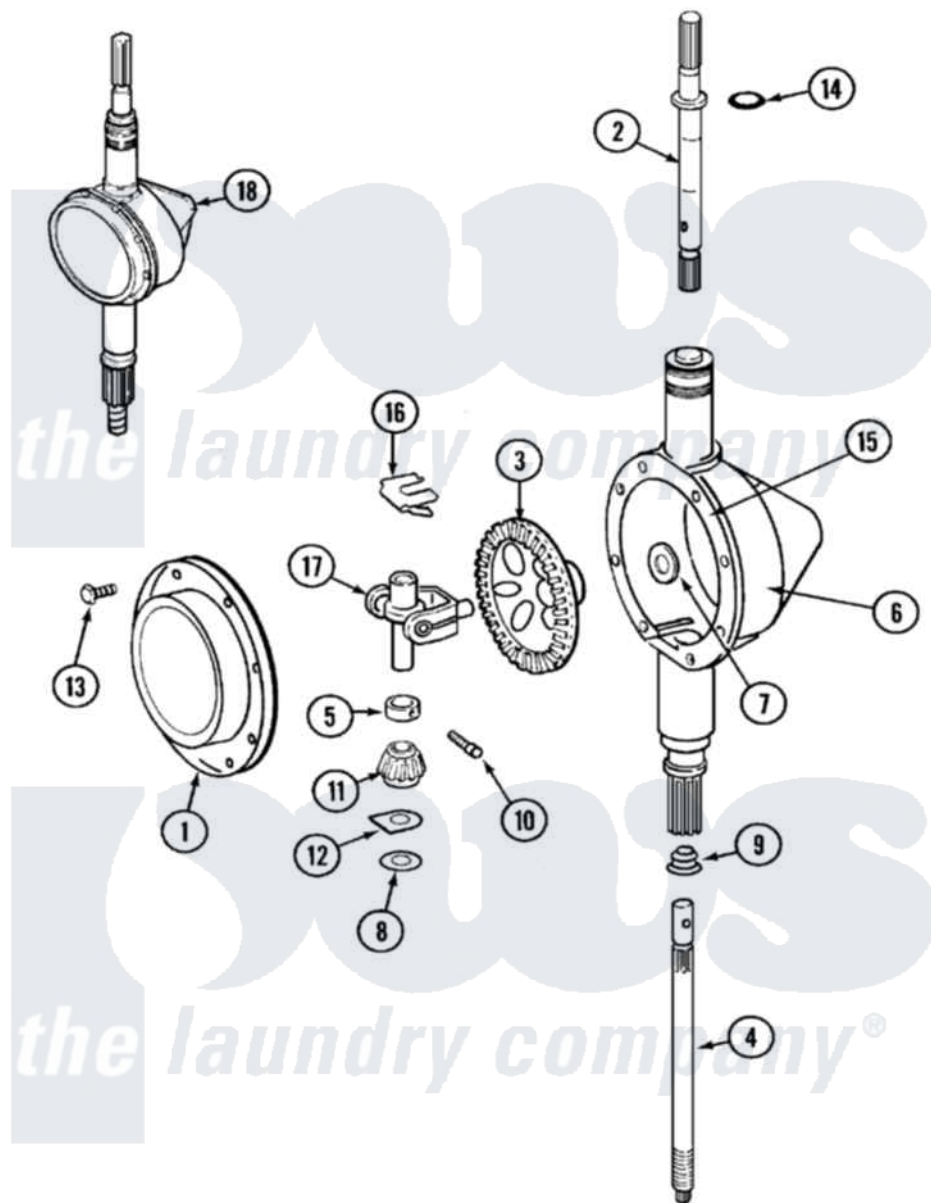

Maytag LAT8705AAM 06 - TRANSMISSION

Maytag [Residential Maytag LAT8705AAM Washer Parts](#) Parts Diagram 06 - TRANSMISSION
 Click on the part number to view part

Item	Original Part Number	Replaced By	Status	Part Description
1	206628			Cover, Transmission
2	207153	6-2097820		Kit- Shaft
3	206713	6-2067130		Gear- Beve
4	215410	12001450		Ctr Shaft W/Collar Andkeeper- Dp
5	215415		Not Available	COLLAR, LOWER
6	206624	6-2097750		Trans Dee
7	215394			Washer, Bevel Gear
8	211483	6-2114830		Washer- SP
9	206602	207843		Lip Seal Repair Kit
10	Y206629			Pin, Collar
11	215401	W10221114		Pinion
12	215395			Plate, Clutch
13	215417		Not Available	SCREW, TRANSMISSION COVER
14	210690			Seal, Rubber
15	Y058700	675652		Adhesive

16 [215581](#)

Spring, Agitator Shaft

17 206685

[6-2066850](#)

Yoke

18 206707

[6-2097750](#)

Trans Dee