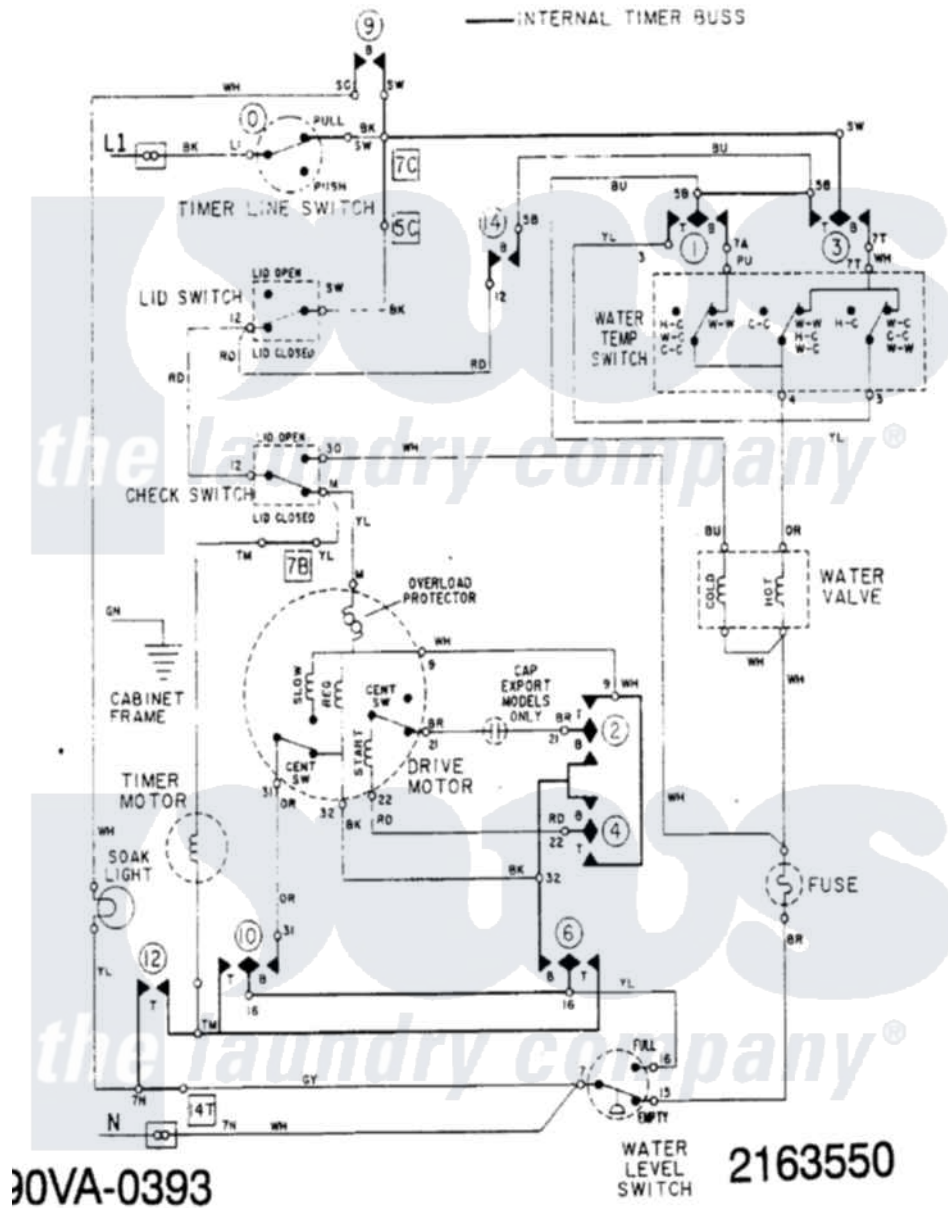

# Maytag LAT8705AAM 08 - WIRING INFORMATION

Maytag Residential Maytag LAT8705AAM Washer Parts Parts Diagram 08 - WIRING INFORMATION  
 Click on the part number to view part

Item	Original Part Number	Replaced By	Status	Part Description
NI	15001003		Not Available	WIRING INFORMATION