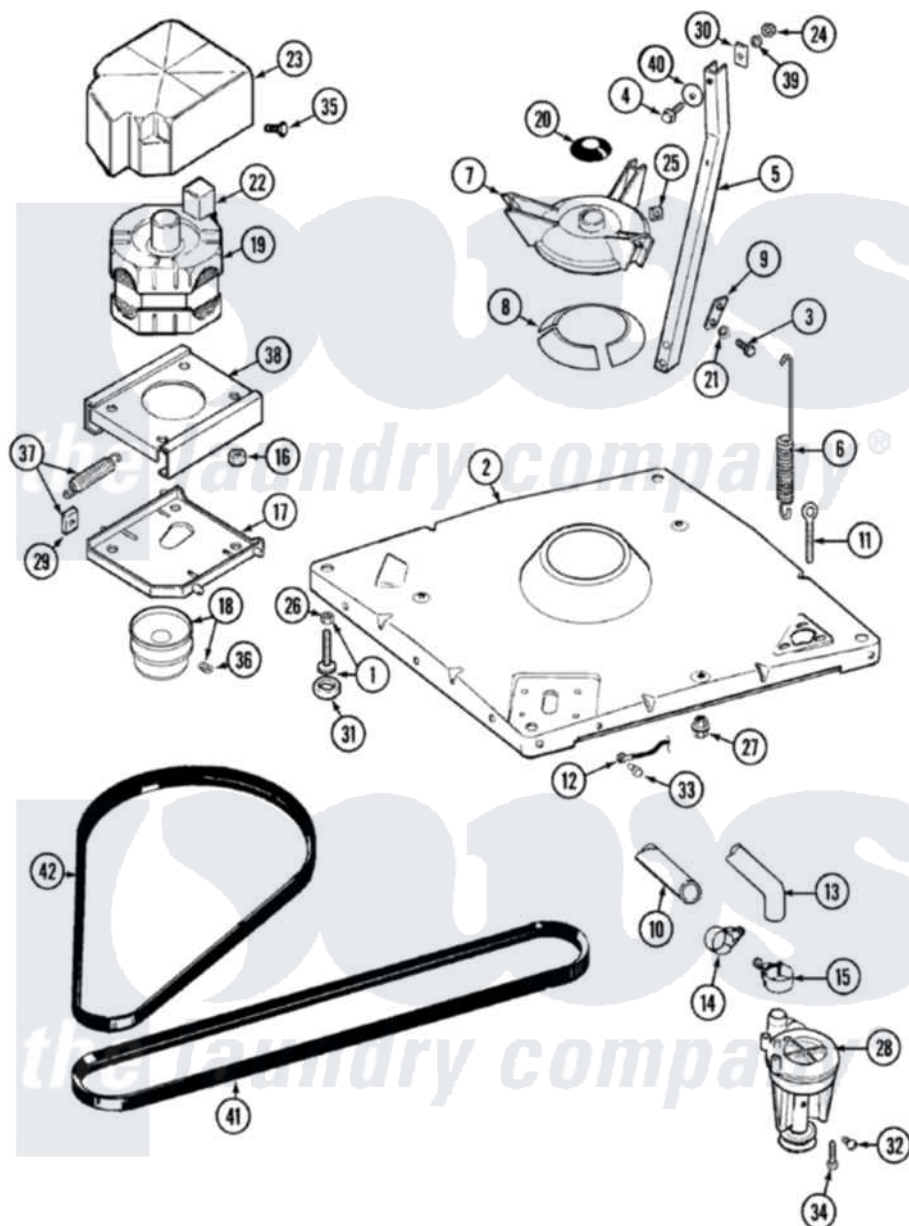

# Maytag LAT8706AAE 01 - BASE

Maytag Residential Maytag LAT8706AAE Washer Parts Parts Diagram 01 - BASE  
 Click on the part number to view part

Item	Original Part Number	Replaced By	Status	Part Description
1	Y302699	<a href="#">22003428</a>		Leg, Adjustable
2	22001172	<a href="#">22002150</a>		Base
3	<a href="#">Y015627</a>			Screw- Hex
4	200744	<a href="#">W10175939</a>		Bolt
"	205254	<a href="#">W10175938</a>		Bolt
5	<a href="#">213053</a>			Brace, Tub Part Not Used
6	<a href="#">22001300</a>			Spring, Centering
7	<a href="#">203725</a>			Damper W/Bolt And Clip
8	<a href="#">203956</a>			Damper Pad Kit
9	<a href="#">213073</a>			Washer, Double Brace
10	<a href="#">22001816</a>			Hose, Drain
11	<a href="#">216416</a>			Bolt, Eye/Centering Spring
12	<a href="#">901220</a>			Ground Wire
13	<a href="#">213045</a>			Hose, Outer Tub Part Not Used
14	22001820	<a href="#">285655</a>		Clamp, Hose
15	22001640	<a href="#">285655</a>		Clamp, Hose