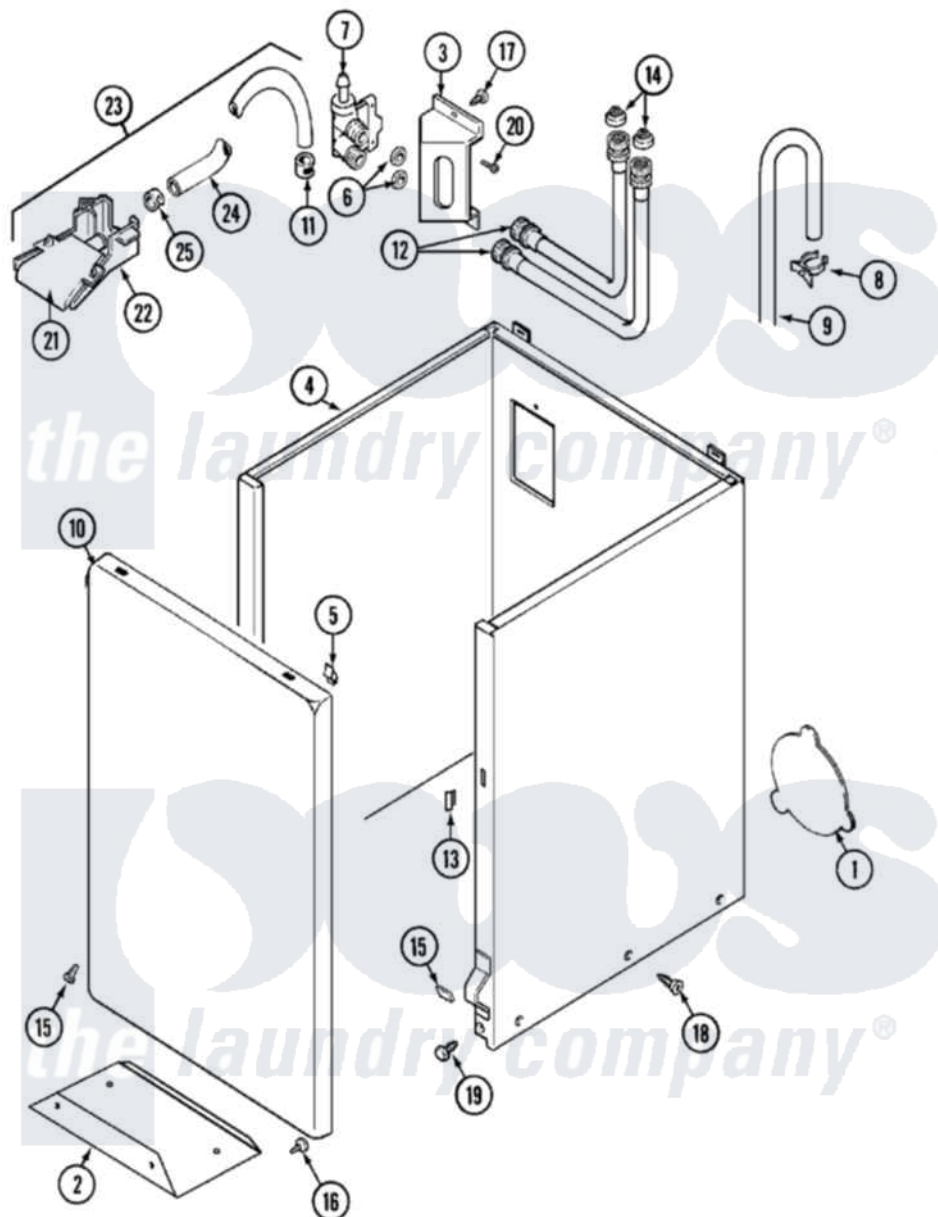

Maytag LAT8706AAE 02 - CABINET

Maytag [Residential Maytag LAT8706AAE Washer Parts](#) Parts Diagram 02 - CABINET
 Click on the part number to view part

Item	Original Part Number	Replaced By	Status	Part Description
1	211878		Not Available	PLATE, ACCESS
"	211294	90767		Screw, 8A X 3/8 HeX Washer Head Tapping
"	22001683	22002924		Plate, Access
2	213846			Guard, Belt
3	214812	22002361		Bracket, Water Valve
"	22002361			Bracket, Water Valve
4	22001302	22004425		Cabinet White Aspack
"	22002379	22004425		Cabinet White Aspack
5	22001650			Fastener, Spring
6	Y013783			Washer, Inlet Hose
7	214337	96160		Screen
"	22001274			Valve, Water
"	22002360			Valve, Water
8	22001815	22002765		Clip, Hose
9	22001816			Hose, Drain
10	22001143			Damper, Sound

"	22002366		Not Available	PANEL, FRONT (WHT)
"	22001144			Damper, Sound
"	22001803		Not Available	PANEL, FRONT (WHT)
11	216169	596669		Clamp, Manifold
12	202860			Inlet Hose Assembly
13	214376	22002331		Spacer, Front Panel
14	200961	12001413		Strainer And Washer Kit
15	22002378	27001200		Screw
"	22002377			Clip, Retainer
"	22002376			Clip
"	22001995			Screw Note: Screw, Tumbler Front And Shroud
"	12001341			Screw And Fastener Kit
16	211294	90767		Screw, 8A X 3/8 HeX Washer Head Tapping
17	212276	W10116760		Screw
"	22002372			Screw
18	213007			Xfor Cabinet See Cabinet, Back
19	213122	27001200		Screw
"	213121	3400111		Screw, 12-14 X 5/8
20	Y313561			Screw----NA
21	22001187			Injector
22	22001186			Injector
23	22001304			Water Injector Assembly
24	22001190			Hose, Injector
25	216169	596669		Clamp, Manifold
26	22001972			Clip, Cabinet