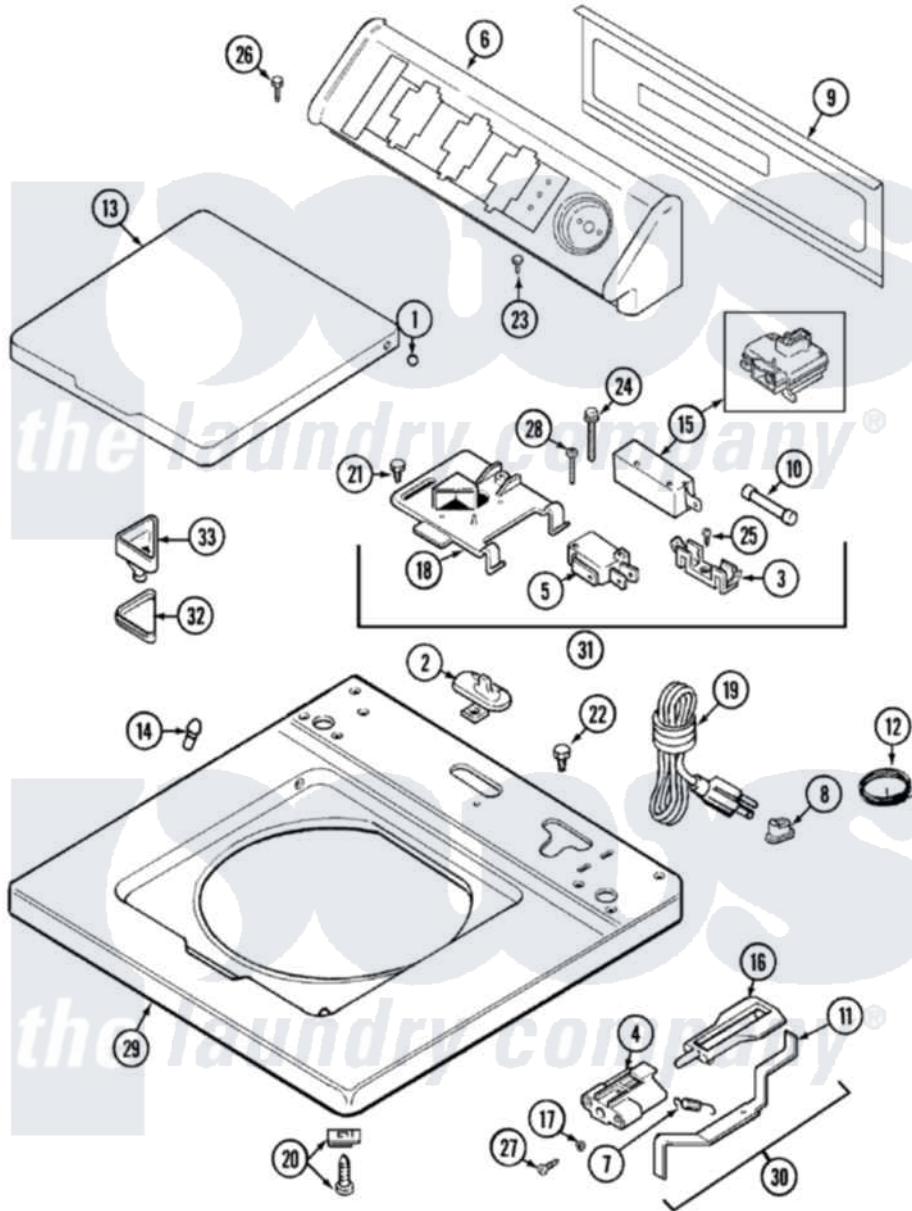

Maytag LAT8706AAE 05 - TOP

Maytag [Residential Maytag LAT8706AAE Washer Parts](#) Parts Diagram 05 - TOP
 Click on the part number to view part

Item	Original Part Number	Replaced By	Status	Part Description
1	211726			Hinge, Ball Lid
2	22001298			Cap, Top Cover
"	207159	489355		Screw, 8 X 1/2
3	207167			Block, Fuse
"	W10124350		Not Available	NOT REQUIRED PART OR SEE NOTE
4	22002135			Bracket, Unbalance
"	22001645		Not Available	BRACKET, UNBALANCE---NA
5	W10124350		Not Available	NOT REQUIRED PART OR SEE NOTE
"	207166			Switch, Check
6	22001670			Console
7	213720			Spring, Lid Switch
8	211881			Grommet, Cord Part Not Used-Gas Models Only
9	22001662	8534058		Screw
"	216423	3370225		Screw

"	22001814		Back Panel, Console
10	22001673	22001682	Switch Assembly, Lid W/4amp Fuse
"	W10124350		Not Available NOT REQUIRED PART OR SEE NOTE
11	22001672		Lever, Unbalance
"	22001968		Lever, Unbalance
12	Y705026	3370225	Screw
"	22001654		Wire, Ground
13	22001674	22001893	Lid
"	22001676	22001893	Lid
14	212716		Bumper, Lid
15	22001967	12001908	Switch-Lid
"	205415	279347	Switch-Lid
16	216255		Plunger, Lid Switch
17	211500		Washer, Bracket To Top Cover
18	W10124350		Not Available NOT REQUIRED PART OR SEE NOTE
"	22001678		Bracket, Switch And Fuse
19	208194	22003062	Cord, Power
20	22001402	214354	Screw, Top Cover To Cabnt.
21	207159	489355	Screw, 8 X 1/2
22	Y705026	3370225	Screw
23	216423	3370225	Screw
24	213501		Screw, No.6-20 X 1-1/8 Inch
25	Y311711		Screw, Fuse Block
26	216423	3370225	Screw
27	22001600	25-7809	Screw, No.6-20 1/2 Flthd Torx
28	22001352		Screw, Check Switch
29	22001781	22002145	Cover Assembly, Top
30	22001681		Unbalance Lever Assembly
"	22001969		Unbalance Lever Assembly
31	W10124350		Not Available NOT REQUIRED PART OR SEE NOTE
"	22001682		Switch Assembly, Lid W/4amp Fuse
32	215374		Not Available GASKET FOR BLEACH CUP
33	22001006		Cup, Bleach