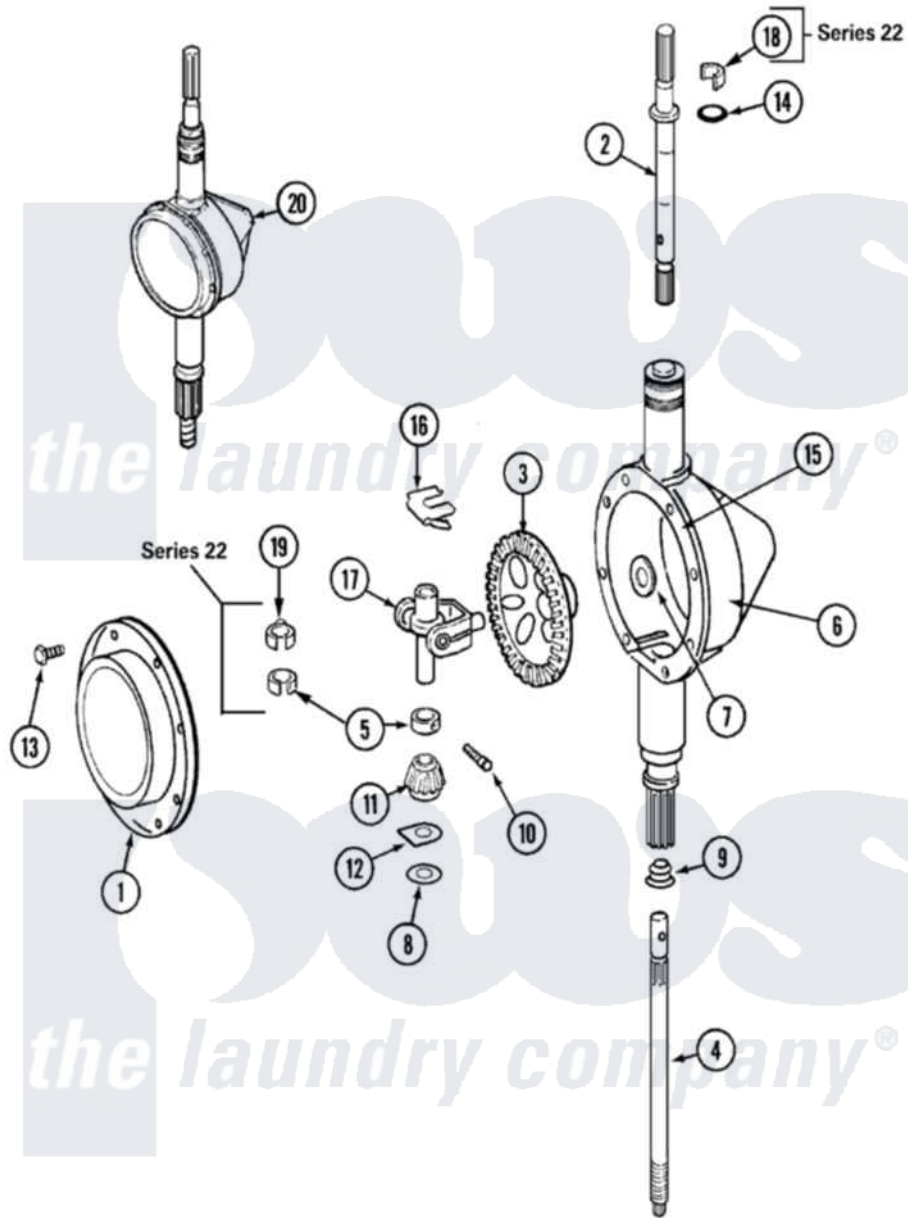

Maytag LAT8706AAE 06 - TRANSMISSION

Maytag [Residential Maytag LAT8706AAE Washer Parts](#) Parts Diagram 06 - TRANSMISSION
 Click on the part number to view part

Item	Original Part Number	Replaced By	Status	Part Description
1	206628			Cover, Transmission
2	22002415	6-2168983		Shaft- Agi
"	207153	6-2097820		Kit- Shaft
3	206713	6-2067130		Gear- Beve
4	22002342	6-2300050		Shaft- Cen
"	215410	12001450		Ctr Shaft W/Collar Andkeeper- Dp
5	22002353			Collar, Center Shaft
"	215415		Not Available	COLLAR, LOWER
6	22002416	6-2300100		Assembly-
"	206624	6-2097750		Trans Dee
7	215394			Washer, Bevel Gear
8	211483	6-2114830		Washer- SP
9	206602	207843		Lip Seal Repair Kit
10	Y206629			Pin, Collar
"	W10124350		Not Available	NOT REQUIRED PART OR SEE NOTE

11	215401	W10221114		Pinion
12	215395			Plate, Clutch
13	215417		Not Available	SCREW, TRANSMISSION COVER
"	215417		Not Available	SCREW, TRANSMISSION COVER
14	22002417			O-Ring AgitatOr Shaft
"	210690			Seal, Rubber
15	Y058700	675652		Adhesive
16	215581			Spring, Agitator Shaft
"	W10124350		Not Available	NOT REQUIRED PART OR SEE NOTE
17	206685	6-2066850		Yoke
18	22002340			Collar, Agitator Shaft
19	22002341			Collar, Lower Plastic Keeper
20	206707	6-2097750		Trans Dee
"	22002126	6-2097750		Trans Dee