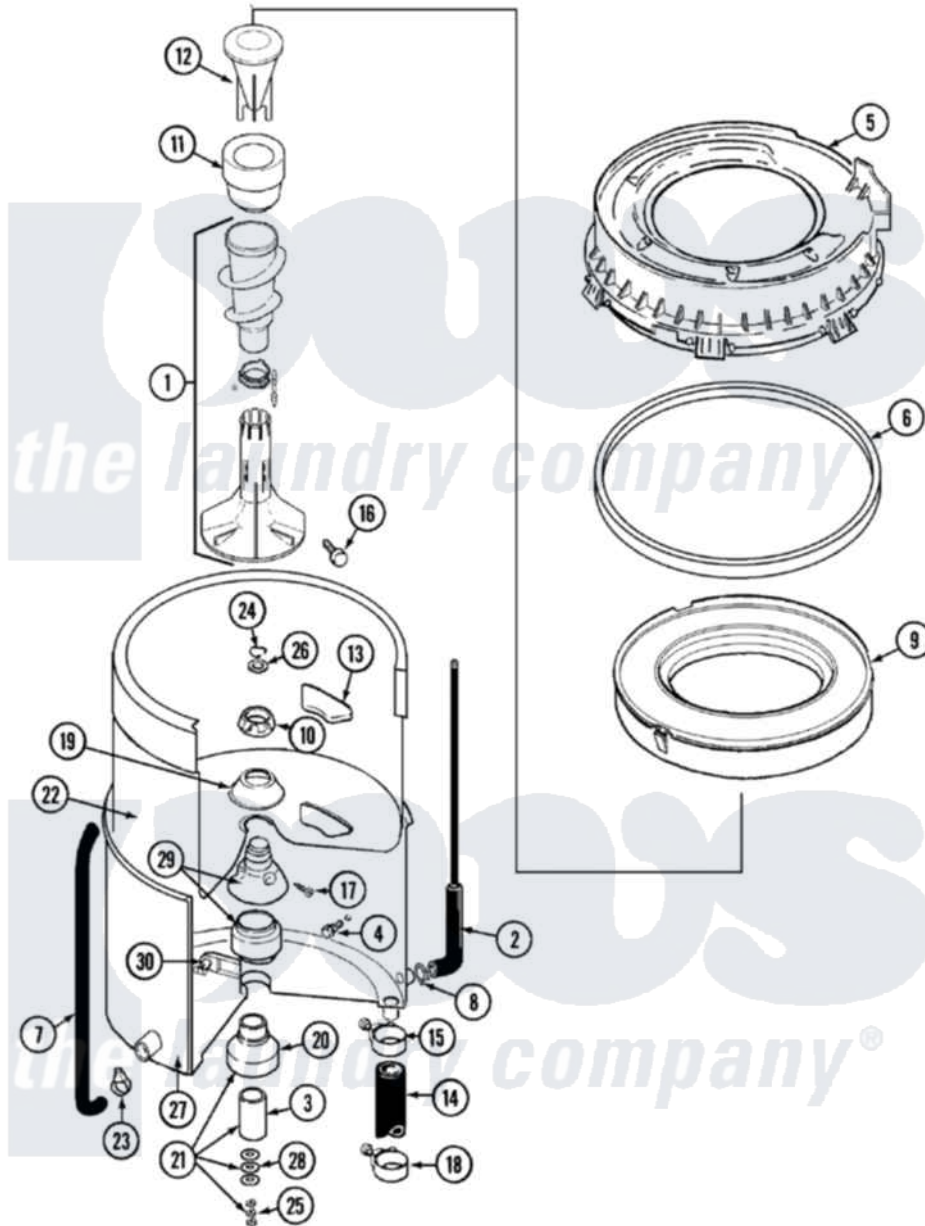

# Maytag LAT8706AAE 07 - TUB

Maytag [Residential Maytag LAT8706AAE Washer Parts](#) Parts Diagram 07 - TUB  
 Click on the part number to view part

Item	Original Part Number	Replaced By	Status	Part Description
1	<a href="#">22001821</a>			Agitator Auger And Base Assembly
2	22001036	<a href="#">22001619</a>		Tube, Water Level Switch
3	<a href="#">211130</a>			Bearing Liner, Tub Bearing
4	200744	<a href="#">W10175939</a>		Bolt
"	205254	<a href="#">W10175938</a>		Bolt
5	<a href="#">22001299</a>			Tub Cover And Gasket Assembly
6	Y22001201	<a href="#">22001007</a>		Gasket, Cover To Tub
7	<a href="#">22001320</a>			Tube, Bleach
8	<a href="#">211641</a>			Clamp, 1-1/16"
9	<a href="#">22001142</a>			Ring, Balance
10	211047	<a href="#">6-2110472</a>		Nut- Clamp
11	22001805	<a href="#">21001905</a>		Dispenser, Fabric
12	22001806	<a href="#">21001905</a>		Dispenser, Fabric
13	<a href="#">207219</a>			Filter, Self-Cleaning
14	<a href="#">213045</a>			Hose, Outer Tub Part Not

14	<a href="#">213043</a>		Used
15	22001640	<a href="#">285655</a>	Clamp, Hose
16	<a href="#">22001819</a>		L0cking Screw And O Ring
17	<a href="#">22001423</a>		Set Screw, Mounting Stem
18	22001640	<a href="#">285655</a>	Clamp, Hose
19	<a href="#">211210</a>		Washer, Clamping Nut
20	200824	<a href="#">6-2040130</a>	Tub Bearin
21	204013	<a href="#">6-2040130</a>	Tub Bearin
22	<a href="#">22001139</a>		Tub, Inner
23	205161	<a href="#">489503</a>	Clamp
24	<a href="#">Y015667</a>		Retaining Ring
25	<a href="#">Y054867</a>		Washer, Lock
26	<a href="#">Y015666</a>		Washer, Retaining -
27	22001114	Not Available	TUB, OUTER (EX. LARGE)
28	<a href="#">211100</a>		Washer, Outer Tub
29	22001648	<a href="#">6-2095720</a>	Mounting S
30	<a href="#">214434</a>		Spout, Deflector