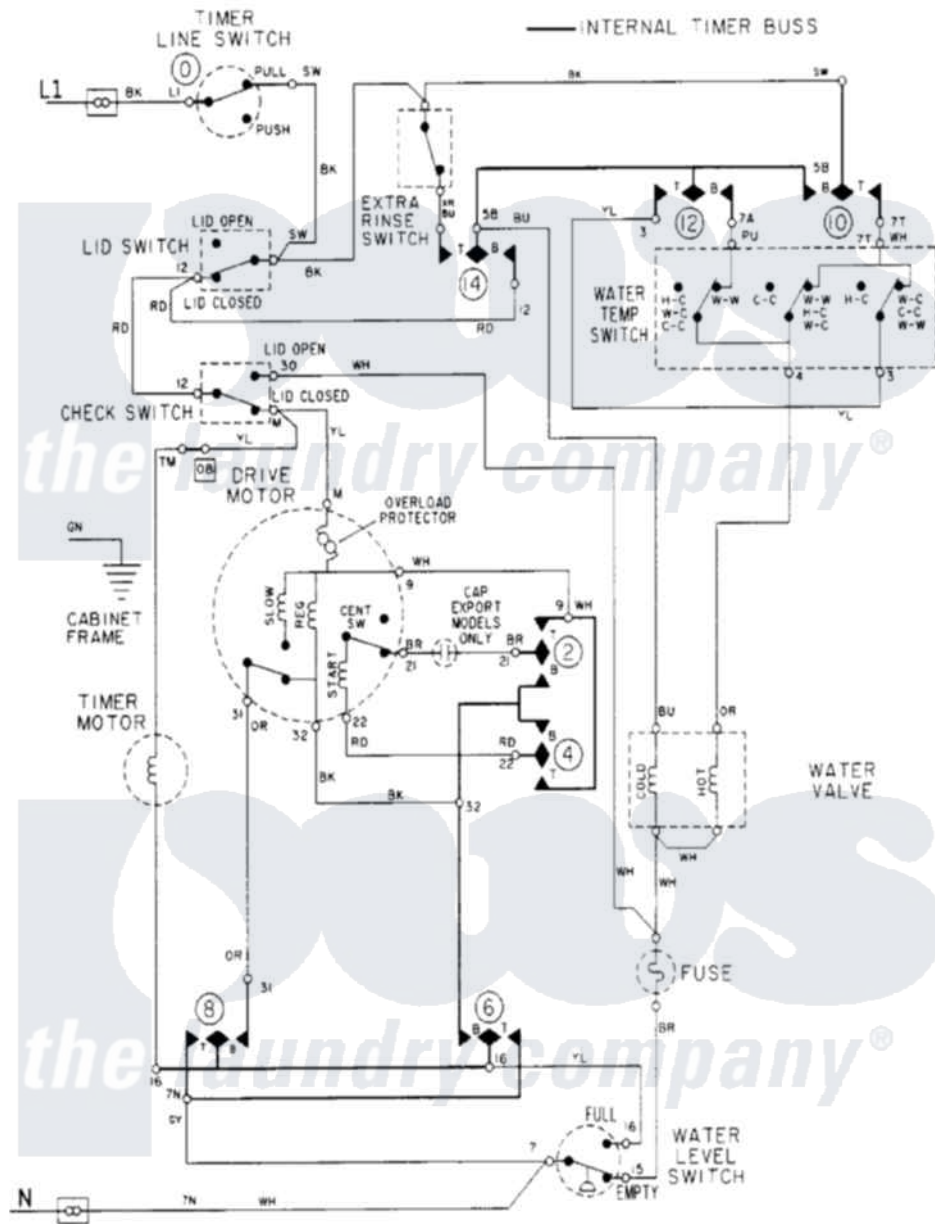

# Maytag LAT8706AAE 08 - WIRING INFORMATION

Maytag Residential Maytag LAT8706AAE Washer Parts Parts Diagram 08 - WIRING INFORMATION  
 Click on the part number to view part

Item	Original Part Number	Replaced By	Status	Part Description
NI	15002099		Not Available	WIRING INFORMATION
"	15001925		Not Available	WIRING INFORMATION