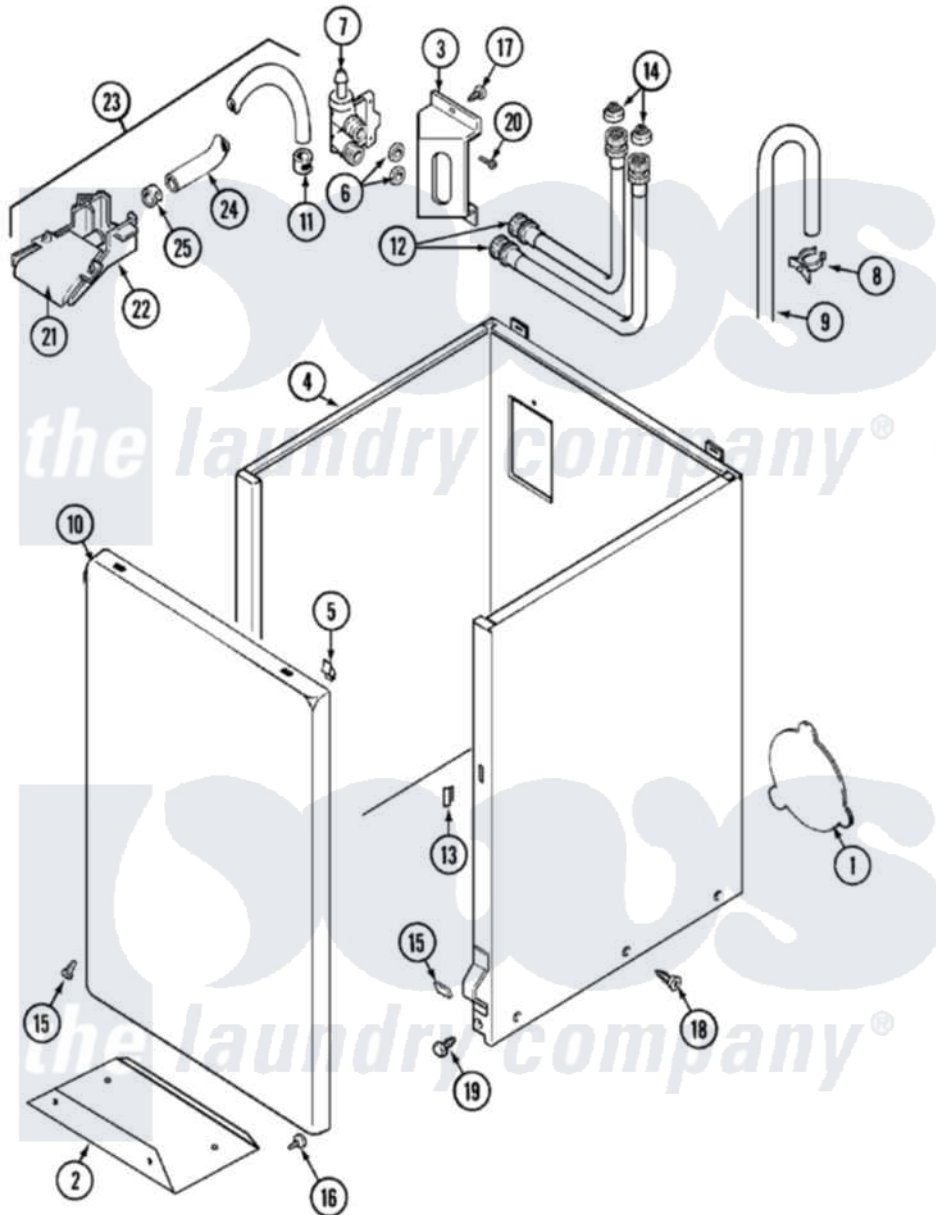

Maytag LAT8706AAM 02 - CABINET

Maytag [Residential Maytag LAT8706AAM Washer Parts](#) Parts Diagram 02 - CABINET
 Click on the part number to view part

| Item | Original Part Number | Replaced By | Status | Part Description |
|------|--------------------------|--------------------------|---------------|---|
| 1 | 211878 | | Not Available | PLATE, ACCESS |
| " | 211294 | 90767 | | Screw, 8A X 3/8 HeX Washer Head Tapping |
| " | 22001683 | 22002924 | | Plate, Access |
| 2 | 213846 | | | Guard, Belt |
| 3 | 214812 | 22002361 | | Bracket, Water Valve |
| " | 22002361 | | | Bracket, Water Valve |
| 4 | 22001303 | | | Cabinet ----NA |
| " | 22002380 | 22001303 | | Cabinet ----NA |
| 5 | 22001650 | | | Fastener, Spring |
| 6 | Y013783 | | | Washer, Inlet Hose |
| 7 | 214337 | 96160 | | Screen |
| " | 22001274 | | | Valve, Water |
| " | 22002360 | | | Valve, Water |
| 8 | 22001815 | 22002765 | | Clip, Hose |
| 9 | 22001816 | | | Hose, Drain |
| 10 | 22001143 | | | Damper, Sound |