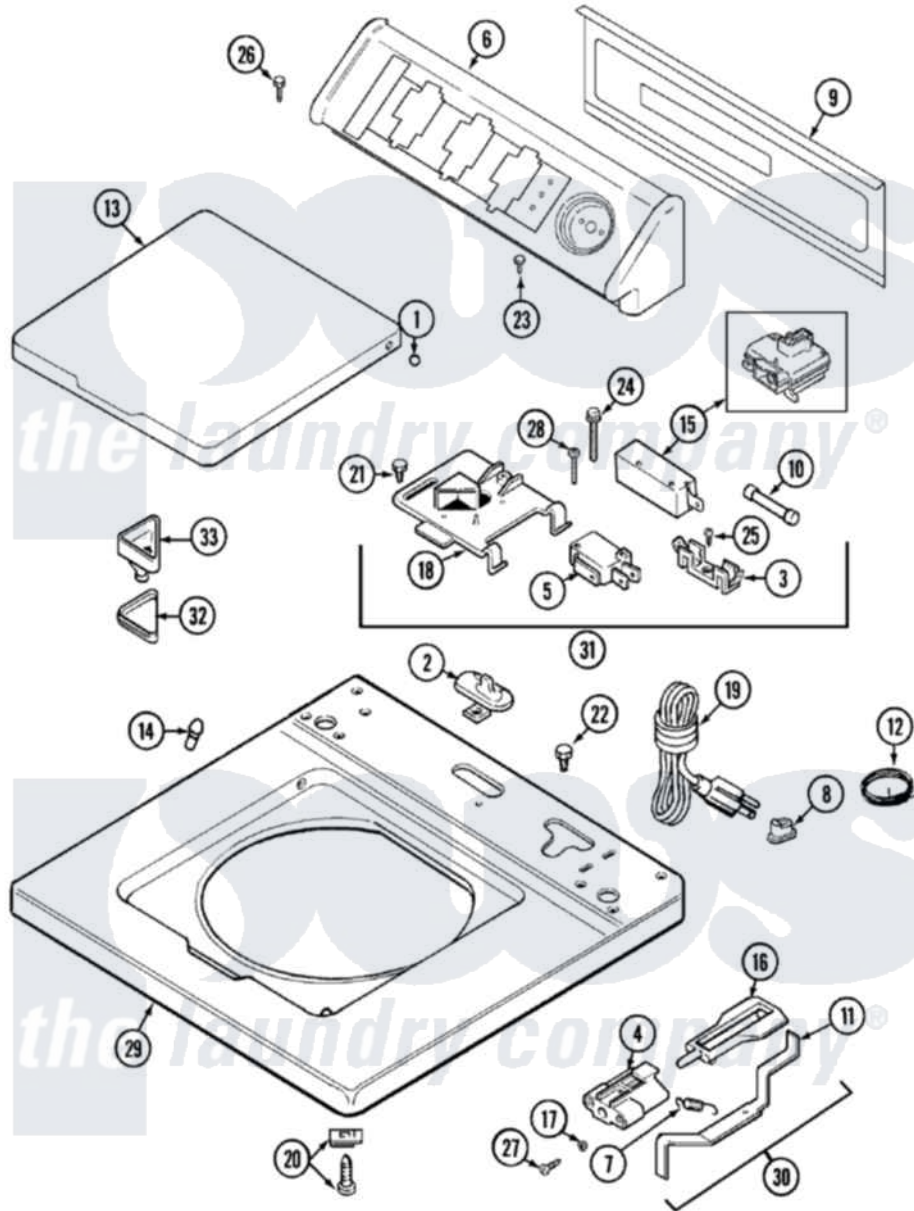

Maytag LAT8706AAM 05 - TOP

Maytag [Residential Maytag LAT8706AAM Washer Parts](#) Parts Diagram 05 - TOP
 Click on the part number to view part

Item	Original Part Number	Replaced By	Status	Part Description
1	211726			Hinge, Ball Lid
2	22001298			Cap, Top Cover
"	207159	489355		Screw, 8 X 1/2
3	207167			Block, Fuse
"	W10124350		Not Available	NOT REQUIRED PART OR SEE NOTE
4	22002135			Bracket, Unbalance
"	22001645		Not Available	BRACKET, UNBALANCE---NA
5	W10124350		Not Available	NOT REQUIRED PART OR SEE NOTE
"	207166			Switch, Check
6	22001671			Console ---NA
7	213720			Spring, Lid Switch
8	211881			Grommet, Cord Part Not Used-Gas Models Only
9	22001662	8534058		Screw
"	216423	3370225		Screw

"	22001814		Back Panel, Console
10	22001673	22001682	Switch Assembly, Lid W/4amp Fuse
"	W10124350		Not Available
11	22001672		Lever, Unbalance
"	22001968		Lever, Unbalance
12	Y705026	3370225	Screw
"	22001654		Wire, Ground
13	22001675		Not Available
"	22001677		Not Available
14	212716		LID W/LEGEND (ALM)
15	22001967	12001908	LID W/LEGEND (CANADA-ALM)--NA
"	205415	279347	Bumper, Lid
16	216255		Switch-Lid
17	211500		Switch-Lid
18	W10124350		Plunger, Lid Switch
"	22001678		Washer, Bracket To Top Cover
19	208194	22003062	NOT REQUIRED PART OR SEE NOTE
20	22001402	214354	Bracket, Switch And Fuse
21	207159	489355	Cord, Power
22	Y705026	3370225	Screw, Top Cover To Cabnt.
23	216423	3370225	Screw, 8 X 1/2
24	213501		Screw
25	Y311711		Screw
26	216423	3370225	Screw, No.6-20 X 1-1/8 Inch
27	22001600	25-7809	Screw, Fuse Block
28	22001352		Screw
29	22001782	22002146	Screw, No.6-20 1/2 Flthd Torx
30	22001681		Screw, Check Switch
"	22001969		Cover Assembly, Top
31	W10124350		Not Available
"	22001682		Unbalance Lever Assembly
32	215374		Unbalance Lever Assembly
33	22001008		NOT REQUIRED PART OR SEE NOTE
			Switch Assembly, Lid W/4amp Fuse
			GASKET FOR BLEACH CUP
			Cup, Bleach