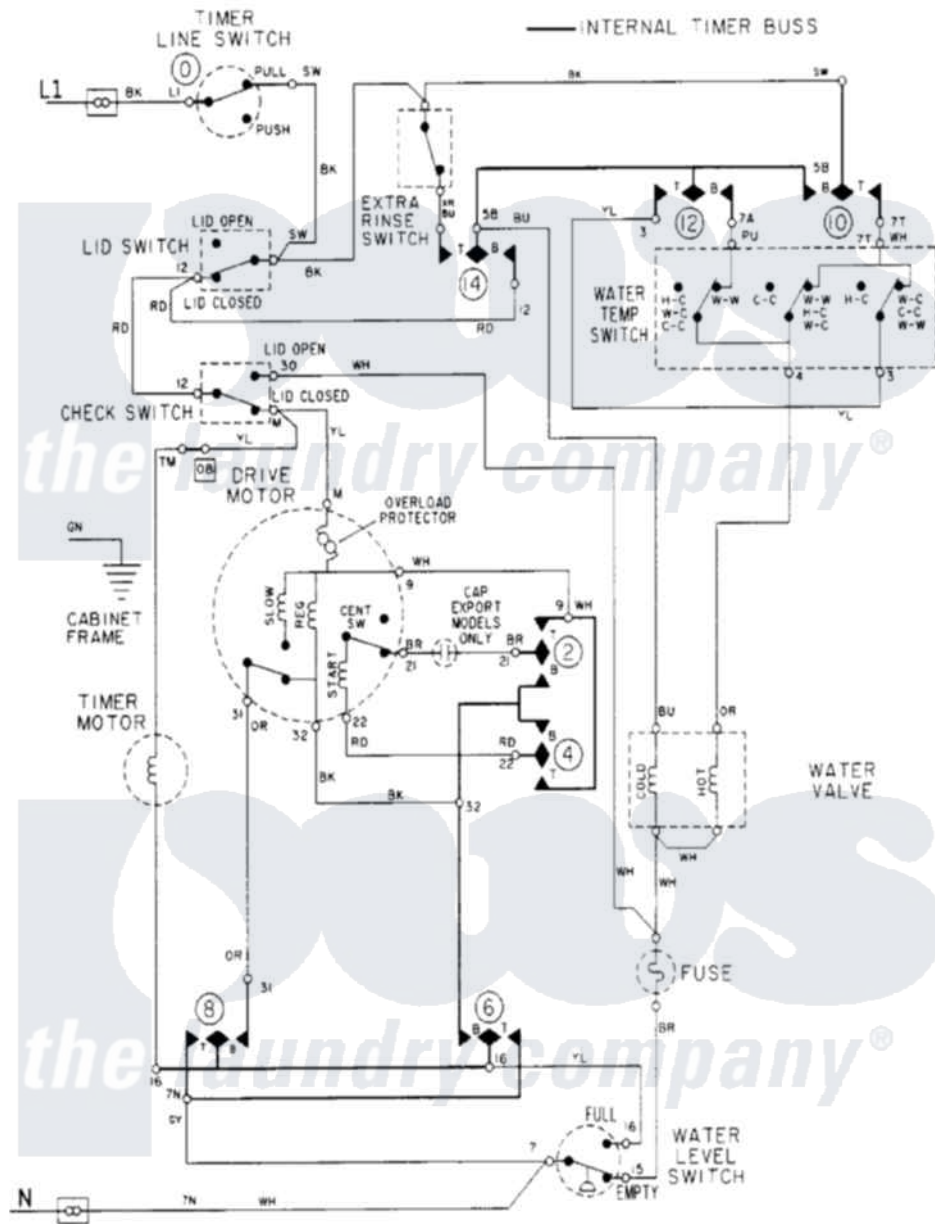

# Maytag LAT8706AAM 08 - WIRING INFORMATION

Maytag Residential Maytag LAT8706AAM Washer Parts Parts Diagram 08 - WIRING INFORMATION  
 Click on the part number to view part

Item	Original Part Number	Replaced By	Status	Part Description
NI	15002099		Not Available	WIRING INFORMATION
"	15001925		Not Available	WIRING INFORMATION