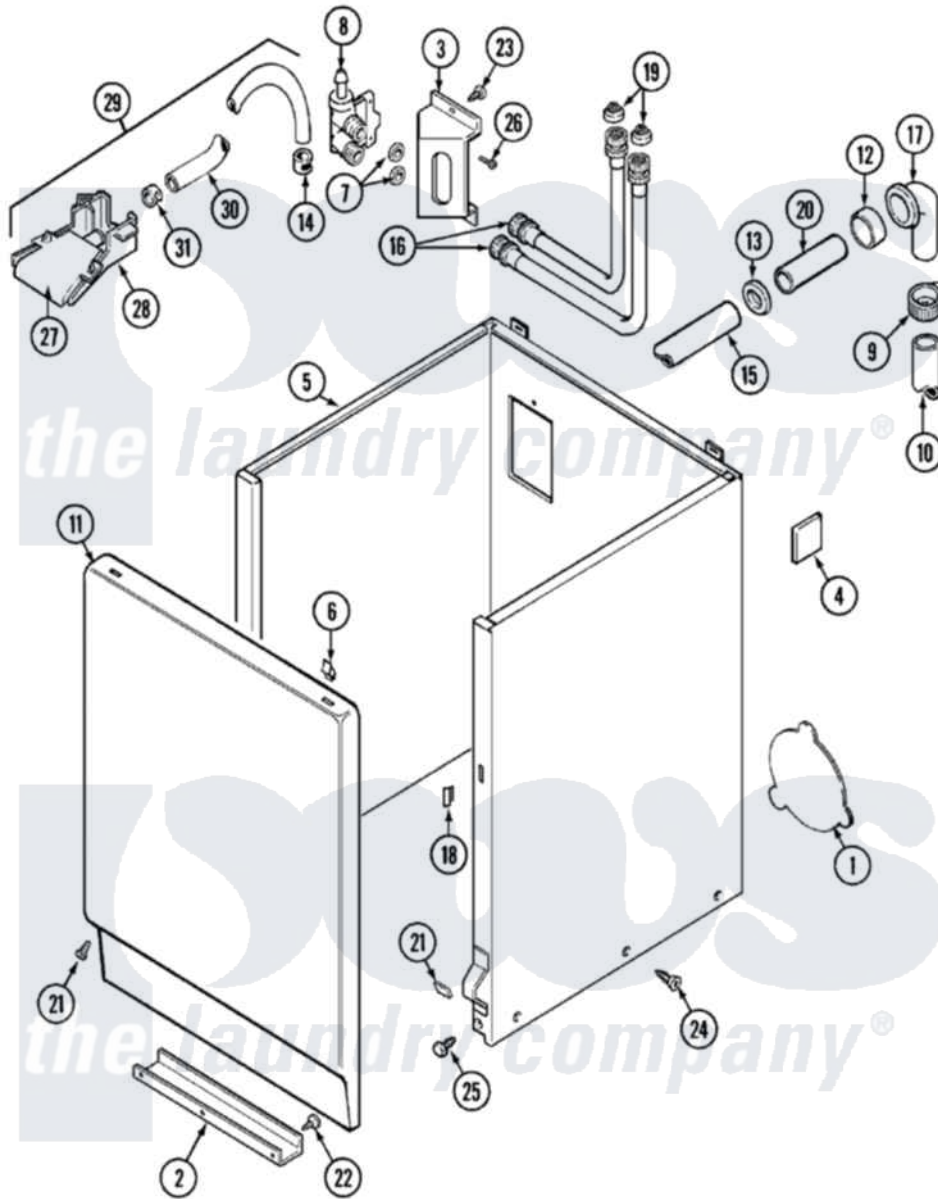

Maytag LAT8714AAE 02 - CABINET

Maytag [Residential Maytag LAT8714AAE Washer Parts](#) Parts Diagram 02 - CABINET
 Click on the part number to view part

Item	Original Part Number	Replaced By	Status	Part Description
1	211294	90767		Screw, 8A X 3/8 HeX Washer Head Tapping
"	211878		Not Available	PLATE, ACCESS
2	213846			Guard, Belt
3	214812	22002361		Bracket, Water Valve
4	215058			Pad, Cabinet Bumper
5	22001302	22004425		Cabinet White Aspack
6	212982	22001650		Fastener, Spring
7	Y013783			Washer, Inlet Hose
8	214337	96160		Screen
"	22001274			Valve, Water
9	200908	285655		Clamp, Hose
10	Y059149			(7/8" I.D. CARTON OF 50 FT.)
"	216017			Hose, Drain
11	22001143			Damper, Sound
"	22001144			Damper, Sound

"	216078	Not Available	PANEL, FRONT (WHT)
12	214765		Gasket, Siphon Break
13	202574	3367052	Clamp, Hose
14	216169	596669	Clamp, Manifold
15	214767	22001448	Hose, Pump
16	202860		Inlet Hose Assembly
17	Y216016	W10116738	Elbow
18	214376	22002331	Spacer, Front Panel
19	200961	12001413	Strainer And Washer Kit
20	Y014874		Screw, Idler Arm And Sleeve
"	206638		Siphon Break
21	204439		Screw And Fstner Assembly
22	211294	90767	Screw, 8A X 3/8 HeX Washer Head Tapping
23	212276	W10116760	Screw
24	213007		Xfor Cabinet See Cabinet, Back
25	213121	3400111	Screw, 12-14 X 5/8
"	213122	27001200	Screw
26	Y313561		Screw----NA
27	22001187		Injector
28	22001186		Injector
29	22001304		Water Injector Assembly
30	22001190		Hose, Injector
31	216170	489503	Clamp