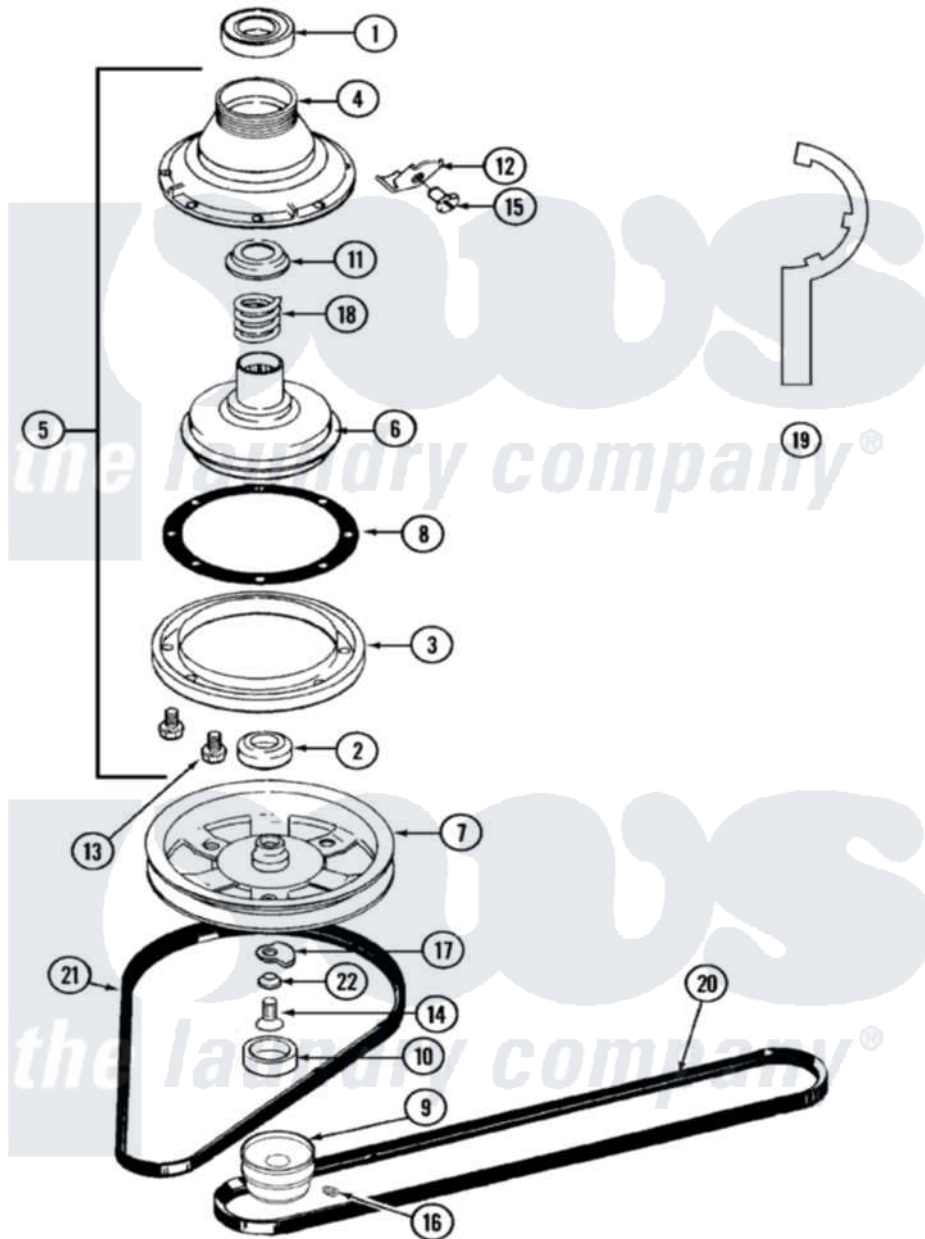

Maytag LAT8714AAE 03 - CLUTCH, BRAKE & BELTS

Maytag [Residential Maytag LAT8714AAE Washer Parts](#) Parts Diagram 03 - CLUTCH, BRAKE & BELTS
 Click on the part number to view part

Item	Original Part Number	Replaced By	Status	Part Description
1	Y200720	22003441		Bearing, Rear
2	200835			Bearing, Brake Rotor
3	211043	6-2011900		Brake Asse
4	211045	6-2011900		Brake Asse
5	201190	6-2011900		Brake Asse
6	201126	6-2011900		Brake Asse
7	211059	6-2301530		Pulley
8	211042	6-2011900		Brake Asse
9	200816	6-2008160		Pulley- MO
10	211038		Not Available	CAP, OIL RETAINER
11	211039	6-2011900		Brake Asse
12	213325			Clip, Retaining
13	211000			SCREW, BRAKE DRUM (HEX HEAD)
14	211375	681582		Screw
15	213326			Bolt, Sems Retaining Clip
16	Y053241			Set Screw, Motor Pulley

17	211089		Lug, Stop Pulley
18	211041	6-2011900	Brake Asse
19	Y038315	038315	Tool
20	211124		Part Not Used
21	211125		V Belt, Drive Pulley
22	211090	22003555	Washer, Stop Lug