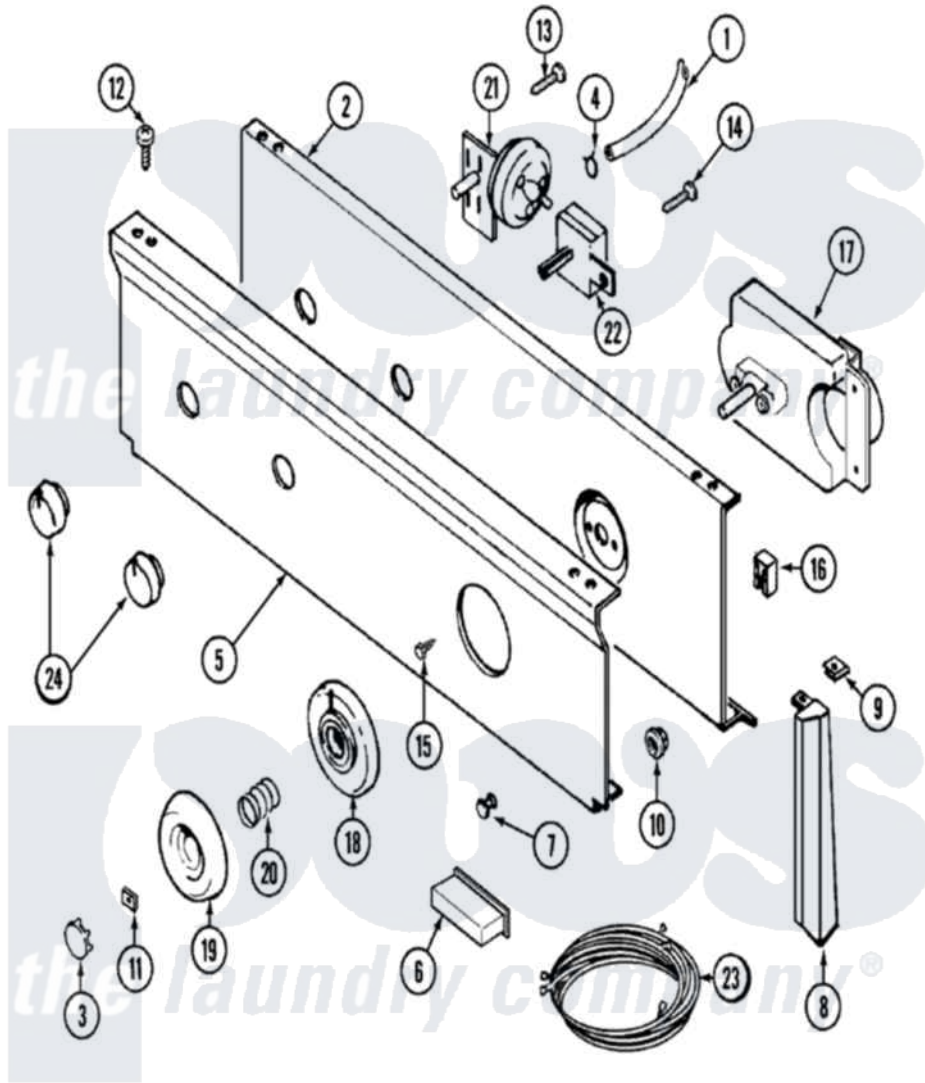

Maytag LAT8714AAE 04 - CONTROL PANEL

Maytag [Residential Maytag LAT8714AAE Washer Parts](#) Parts Diagram 04 - CONTROL PANEL

[Click on the part number to view part](#)

Item	Original Part Number	Replaced By	Status	Part Description
1	22001036	22001619		Tube, Water Level Switch
2	315483	3370225		Screw
"	22001132			Plate, Support
"	204807			Ground Wire, Supp. Plte To Top Cover
3	216250	22001446		Cap, Knob
4	410296	596669		Clamp, Manifold
5	22001228			Panel, Control
6	214897			Pad, Control Panel
7	22001215	7730P011-60		Lens, Indicator Light
8	22001291			End Cap, Control Panel
"	22001289		Not Available	END CAP, CTRL. PNL. (LT-WHT)
"	22001564			Cap, End
"	22001565		Not Available	CAP, END (LT-WHT)
9	214894			Fastener, End Cap
10	214872			Pin, End Cap Note: Nut,

10	214972		Lamp Holder
11	211605		Bezel, Timer Dial
12	210932		Screw, No.8 X 9/16 Ctsk Note: Screw, Inlet Duct
13	211168	W10139210	Screw, 8-18 X 5/16
14	211168	W10139210	Screw, 8-18 X 5/16
15	216412		Screw, Bracket To Timer
16	903115		Lock Light
17	22001252		Timer RPR
18	22001265		Bezel, Timer Knob
19	22001198	Not Available	KNOB, TIMER (WHT)
20	211065		Spring, Index Wheel
21	208207		Switch, Pressure
22	208281	Not Available	SWITCH, TEMP (4POSITION)
23	22001322		Wire Harness, Main
24	22001268	Not Available	KNOB ASSY. (WHT)
25	22001098	Not Available	MANUAL, USE & CARE