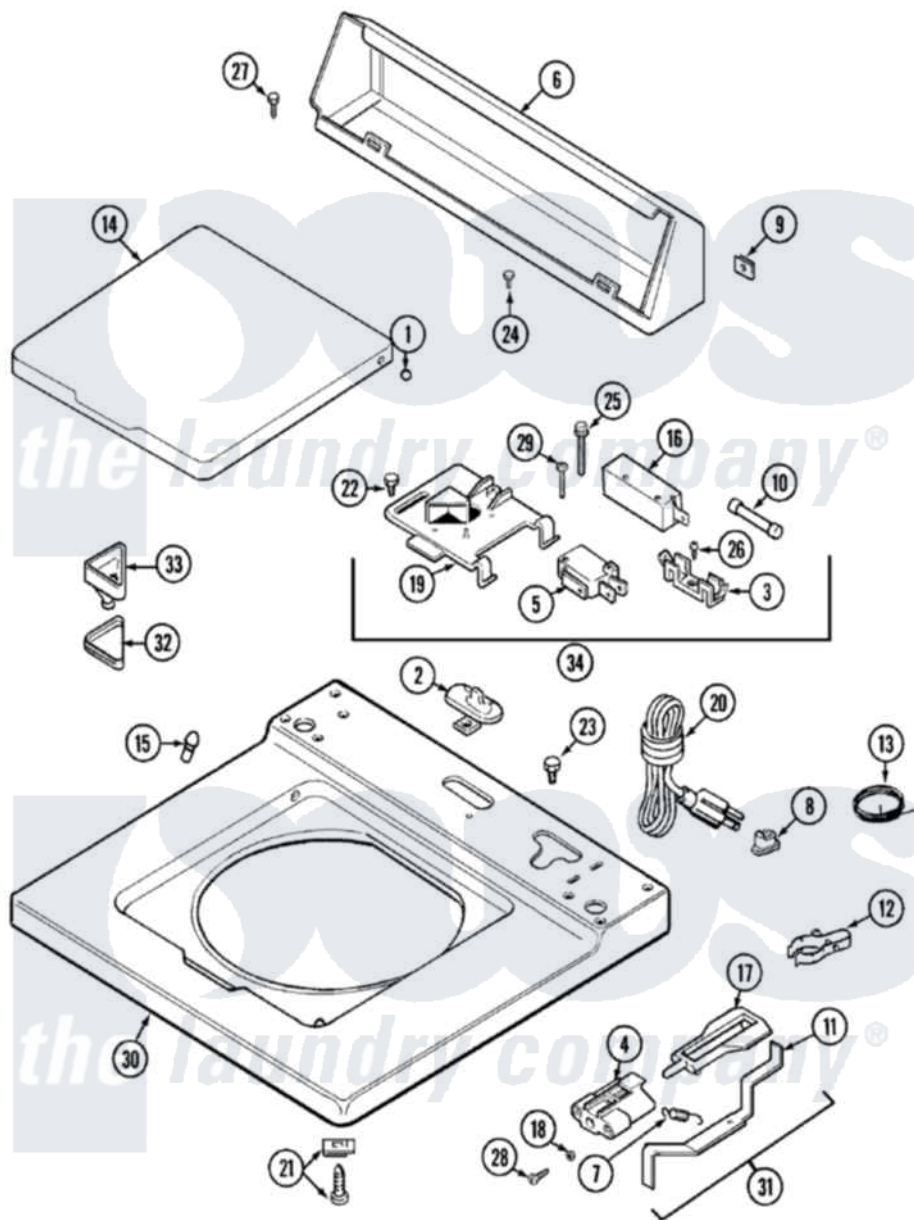

Maytag LAT8714AAE 05 - TOP

Maytag [Residential Maytag LAT8714AAE Washer Parts](#) Parts Diagram 05 - TOP
 Click on the part number to view part

Item	Original Part Number	Replaced By	Status	Part Description
1	211726			Hinge, Ball Lid
2	207159	489355		Screw, 8 X 1/2
"	22001298			Cap, Top Cover
3	207167			Block, Fuse
4	216256		Not Available	BRACKET, UNBALANCE
5	207166			Switch, Check
6	205635			Console
7	213720			Spring, Lid Switch
8	211881			Grommet, Cord Part Not Used-Gas Models Only
9	215075			Fastener, Control Panel To Console
10	207168	22001682		Switch Assembly, Lid W/4amp Fuse
11	22001136			Lever, Unbalance
12	301548			Clamp, Ground Wire
13	311155			Ground Wire And Clamp

14	22001028	22001893	Lid
"	22001206	22001893	Lid
15	212716		Bumper, Lid
16	205415	279347	Switch-Lid
17	216255		Plunger, Lid Switch
18	211500		Washer, Bracket To Top Cover
19	Y215699	22001678	Bracket, Switch And Fuse
20	208194	22003062	Cord, Power
21	204445		Screw And Fastener Assembly
22	207159	489355	Screw, 8 X 1/2
23	315483	3370225	Screw
24	216423	3370225	Screw
25	213501		Screw, No.6-20 X 1-1/8 Inch
26	Y311711		Screw, Fuse Block
27	Y313559		Screw
28	910182	25-7809	Screw, No.6-20 1/2 Flthd Torx
29	22001352		Screw, Check Switch
30	22001119		Top, Main
31	22001311		Unbalance Lever Assembly
32	215374	Not Available	GASKET FOR BLEACH CUP
33	22001202	22001006	Cup, Bleach
34	207176	22001682	Switch Assembly, Lid W/4amp Fuse