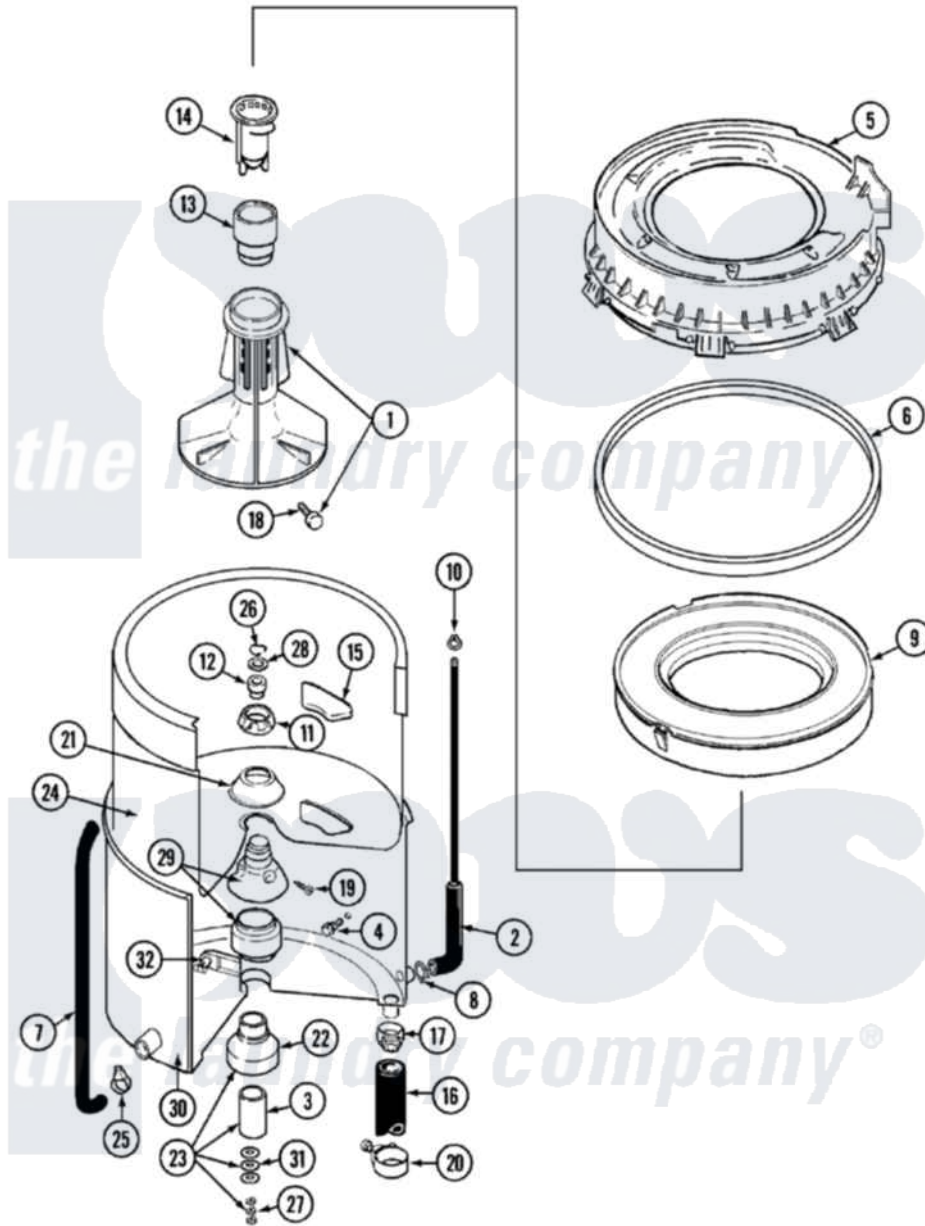

Maytag LAT8714AAE 07 - TUB

Maytag [Residential Maytag LAT8714AAE Washer Parts](#) Parts Diagram 07 - TUB
 Click on the part number to view part

Item	Original Part Number	Replaced By	Status	Part Description
1	207228			Agitator W/Lock Screw
2	22001036	22001619		Tube, Water Level Switch
3	211130			Bearing Liner, Tub Bearing
4	200744	W10175939		Bolt
"	205254	W10175938		Bolt
5	22001299			Tub Cover And Gasket Assembly
6	Y22001201	22001007		Gasket, Cover To Tub
7	22001320			Tube, Bleach
8	211641			Clamp, 1-1/16"
9	22001142			Ring, Balance
10	410296	596669		Clamp, Manifold
11	211047	6-2110472		Nut- Clamp
12	Y0A4298	6-0A57420		Seal- Agitator
13	22001295			Housing, Dispenser
14	22001294			Cup, Dispensing
15	207219			Filter, Self-Cleaning

16	213045		Hose, Outer Tub Part Not Used
17	201011	285655	Clamp, Hose
18	206478		Not Available
19	211618	22001423	Set Screw, Mounting Stem
20	202574	3367052	Clamp, Hose
21	211210		Washer, Clamping Nut
22	200824	6-2040130	Tub Bearin
23	204013	6-2040130	Tub Bearin
24	22001139		Tub, Inner
25	205161	489503	Clamp
26	Y015667		Retaining Ring
27	Y054867		Washer, Lock
28	Y015666		Washer, Retaining -
29	204012	6-2095720	Mounting S
30	22001114		Not Available
31	211100		TUB, OUTER (EX. LARGE)
32	214434		Washer, Outer Tub
			Spout, Deflector