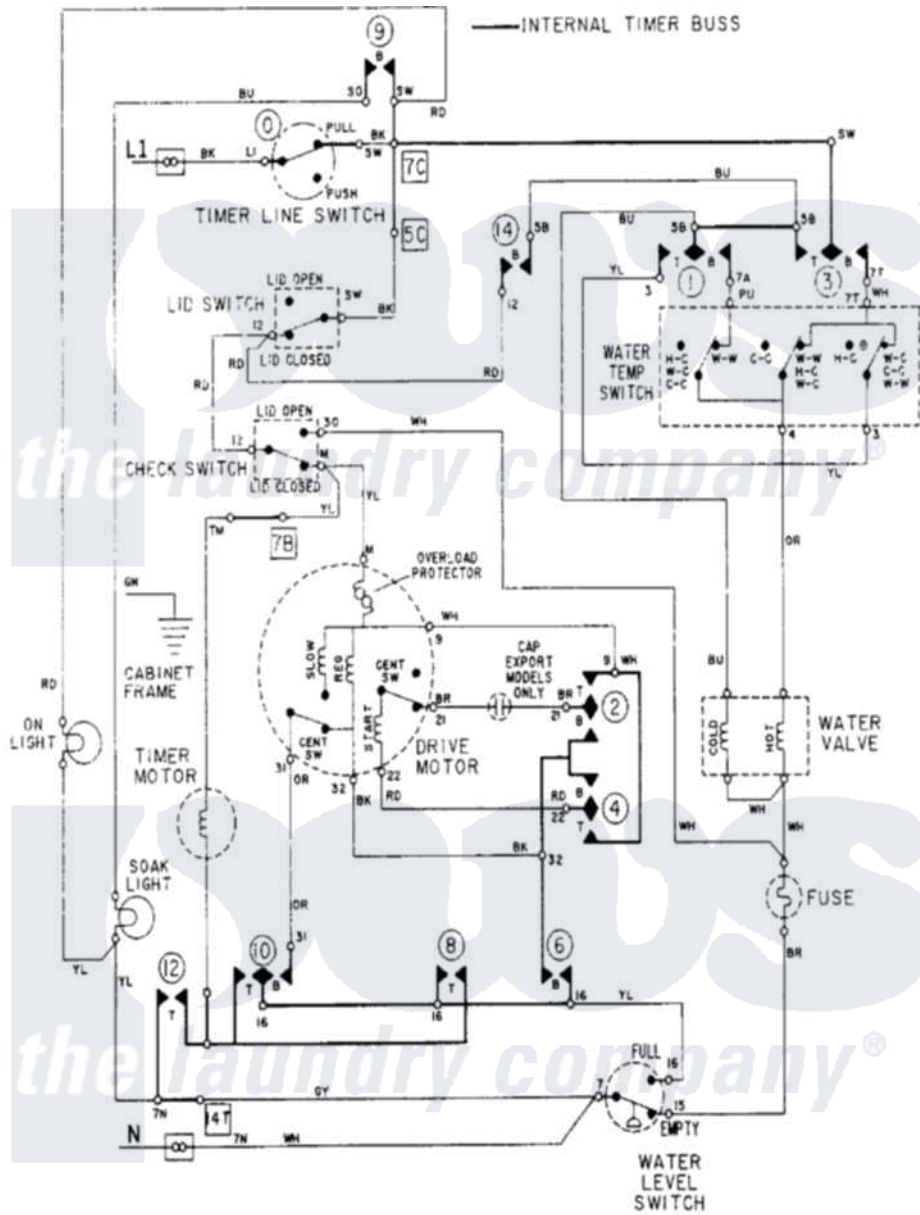

Maytag LAT8714AAE 08 - WIRING INFORMATION

Maytag Residential Maytag LAT8714AAE Washer Parts Parts Diagram 08 - WIRING INFORMATION
 Click on the part number to view part

Item	Original Part Number	Replaced By	Status	Part Description
NI	15001281		Not Available	WIRING INFORMATION