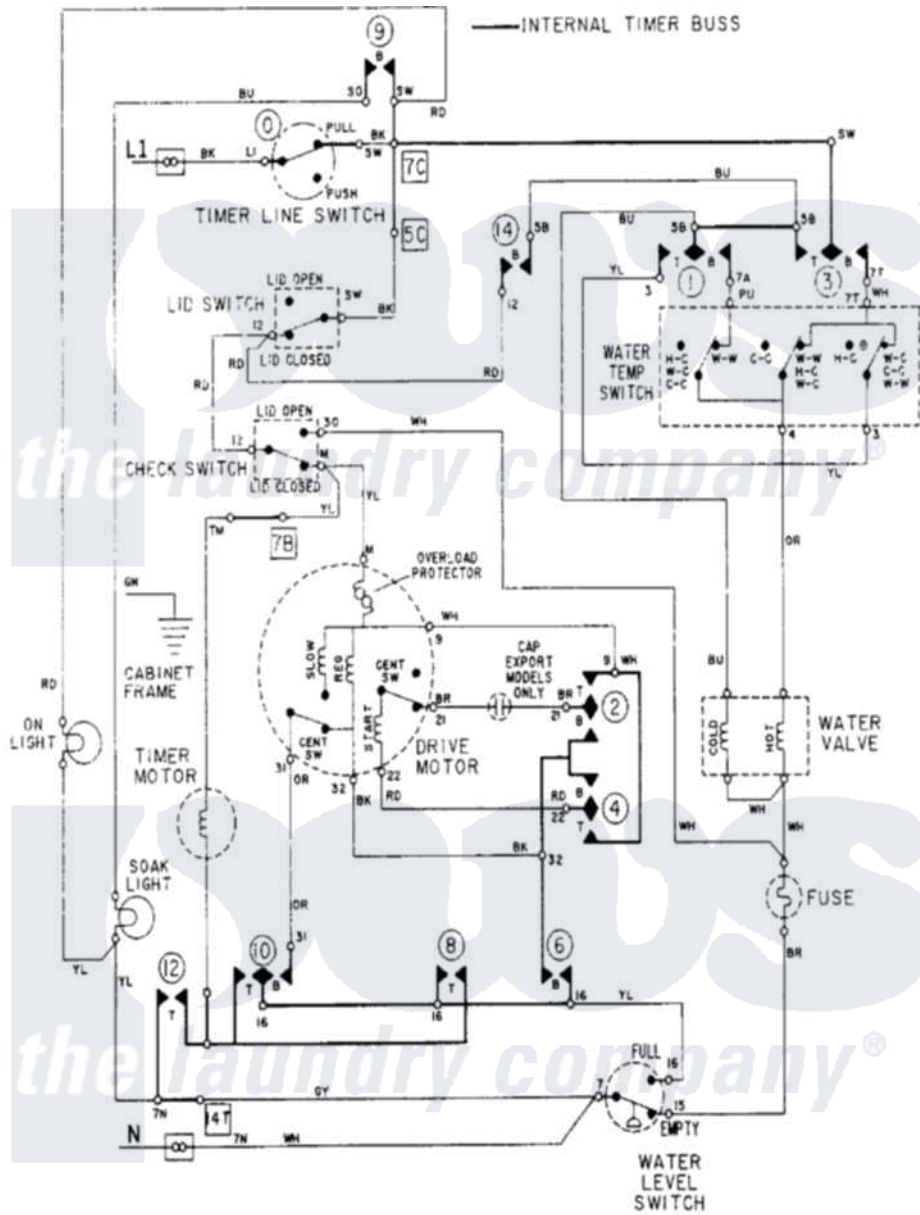

Maytag LAT8714AAL 08 - WIRING INFORMATION

Maytag Residential Maytag LAT8714AAL Washer Parts Parts Diagram 08 - WIRING INFORMATION
 Click on the part number to view part

Item	Original Part Number	Replaced By	Status	Part Description
NI	15001281		Not Available	WIRING INFORMATION