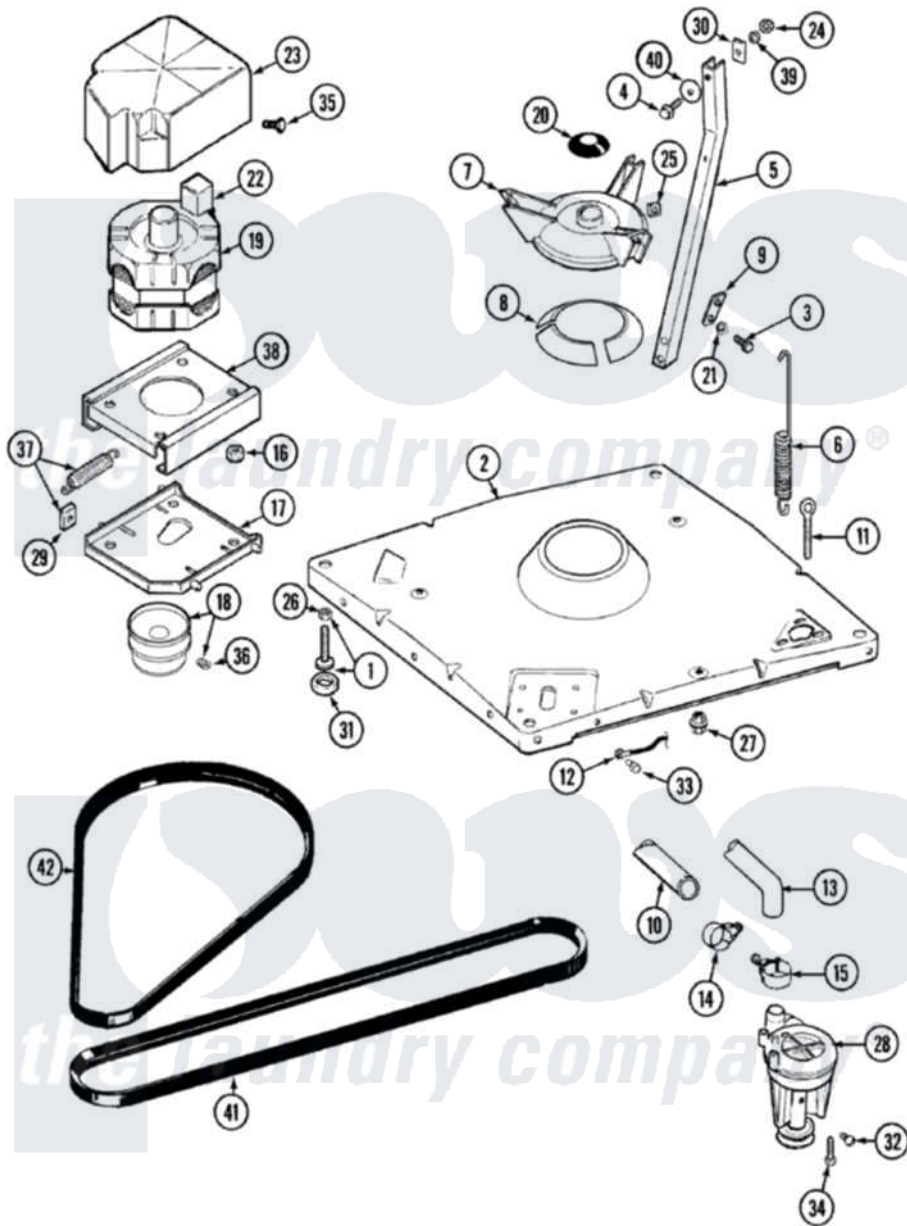

Maytag LAT8714AAM 01 - BASE

Maytag [Residential Maytag LAT8714AAM Washer Parts](#) Parts Diagram 01 - BASE
 Click on the part number to view part

Item	Original Part Number	Replaced By	Status	Part Description
1	Y302699	22003428		Leg, Adjustable
2	22001172	22002150		Base
3	Y015627			Screw- Hex
4	205254	W10175938		Bolt
"	200744	W10175939		Bolt
5	213053			Brace, Tub Part Not Used
6	22001300			Spring, Centering
7	203725			Damper W/Bolt And Clip
8	203956			Damper Pad Kit
9	213073			Washer, Double Brace
10	214767	22001448		Hose, Pump
11	216416			Bolt, Eye/Centering Spring
12	901220			Ground Wire
13	213045			Hose, Outer Tub Part Not Used
14	202574	3367052		Clamp, Hose
15	202574	3367052		Clamp, Hose

16	Y311426	3400029	Nut, Adapter Plate
17	22001301		Mount, Motor Lower-Assembly
18	200816	6-2008160	Pulley- MO
19	201807	12002353	Motor-Drve
20	211028	22001586	Deflector, Water
21	911852	486009	Lockwasher
22	206504		Motor External Start Switch
"	205131		Switch, Motor External Start
23	215098		Shield, Motor
24	Y052734		Nut, Carrage Bolts And Bracket
25	Y052785		Nut, Brace To Damper
26	210385		Lock Nut For Adjustable Leg
27	211949		Nut, Adjustment Eyebolt
28	202203	6-2022030	Pump As Pa
29	204998	205000	Roller And Spring Kit 4+Spr
30	212979	Not Available	WASHER, TUB BRACE
31	210684		Foot, Adjustable Leg
32	Y015408	22003235	Screw, Bearing Insert
33	912365	3370225	Screw
34	211880		Screw, HeX Head No.10 X 1/2 Inc
35	213121	3400111	Screw, 12-14 X 5/8
36	Y053241		Set Screw, Motor Pulley
37	205000		Roller And Spring Kit 4+Spr
38	206707	6-2097750	Trans Dee
39	214956		Motor Mount Assembly
40	Y054867		Washer, Lock
41	211100		Washer, Outer Tub