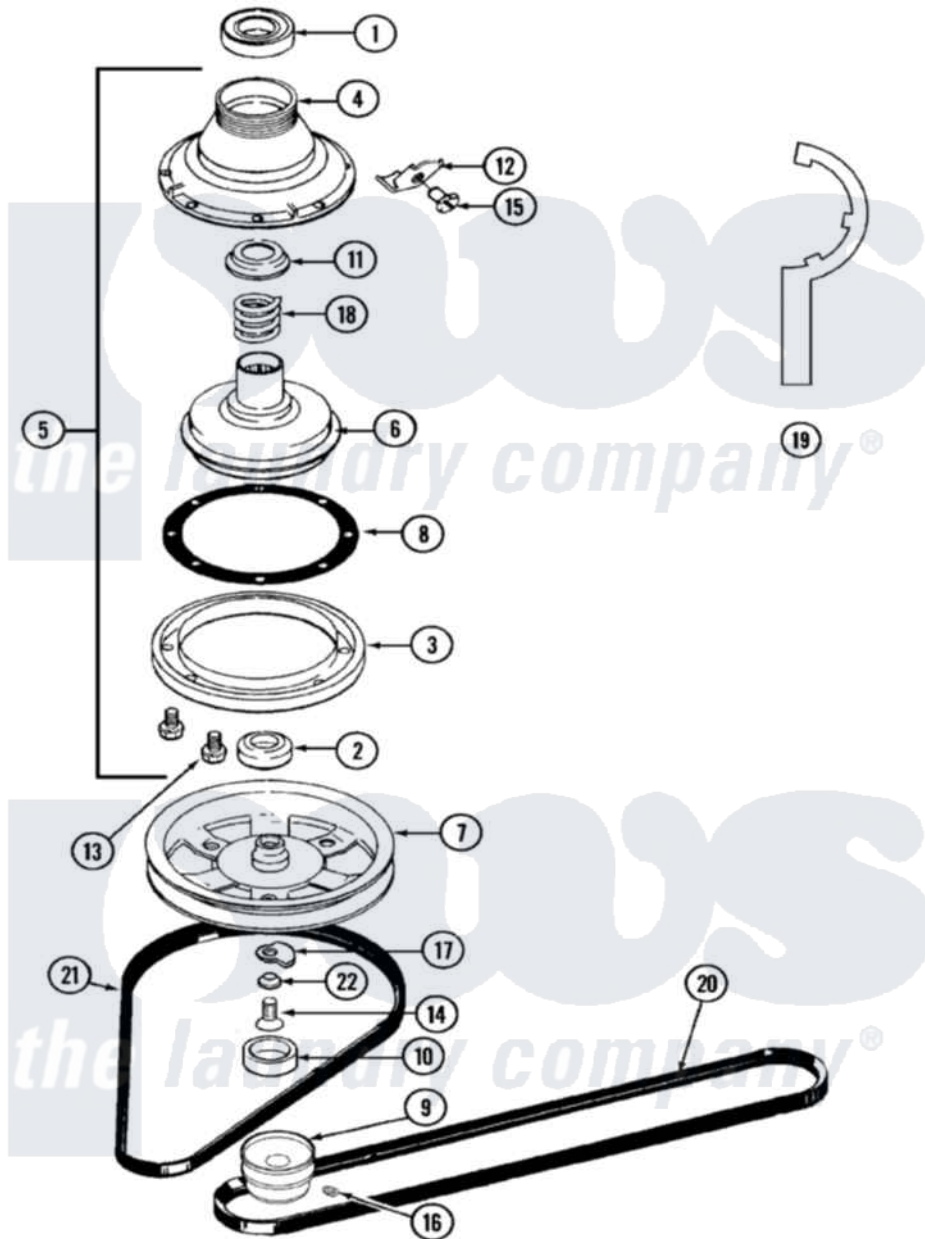

Maytag LAT8714AAM 03 - CLUTCH, BRAKE & BELTS

Maytag Residential Maytag LAT8714AAM Washer Parts Parts Diagram 03 - CLUTCH, BRAKE & BELTS
 Click on the part number to view part

Item	Original Part Number	Replaced By	Status	Part Description
1	Y200720	22003441		Bearing, Rear
2	200835			Bearing, Brake Rotor
3	211043	6-2011900		Brake Asse
4	211045	6-2011900		Brake Asse
5	201190	6-2011900		Brake Asse
6	201126	6-2011900		Brake Asse
7	211059	6-2301530		Pulley
8	211042	6-2011900		Brake Asse
9	200816	6-2008160		Pulley- MO
10	211038		Not Available	CAP, OIL RETAINER
11	211039	6-2011900		Brake Asse
12	213325			Clip, Retaining
13	211000			SCREW, BRAKE DRUM (HEX HEAD)
14	211375	681582		Screw
15	213326			Bolt, Sems Retaining Clip
16	Y053241			Set Screw, Motor Pulley

17	211089		Lug, Stop Pulley
18	211041	6-2011900	Brake Asse
19	Y038315	038315	Tool
20	211124		Part Not Used
21	211125		V Belt, Drive Pulley
22	211090	22003555	Washer, Stop Lug