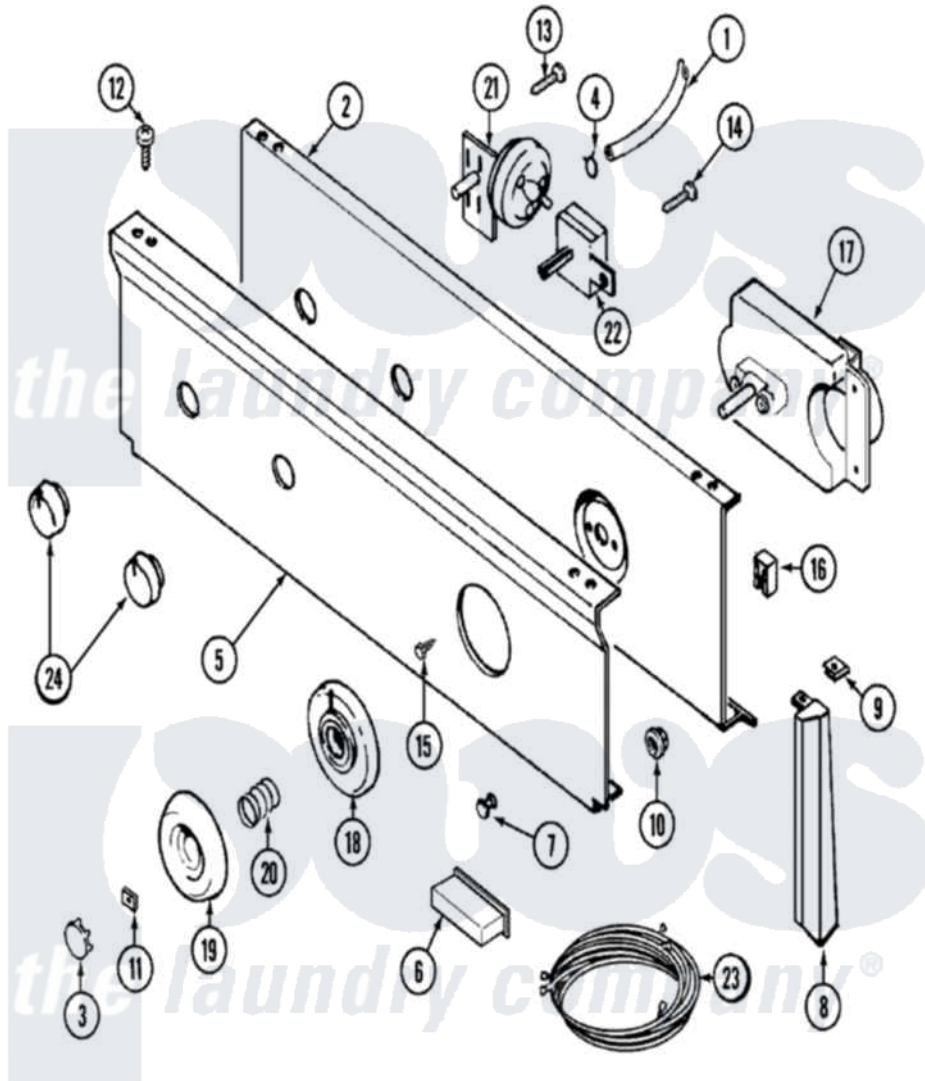

# Maytag LAT8714AAM 04 - CONTROL PANEL

Maytag [Residential Maytag LAT8714AAM Washer Parts](#) Parts Diagram 04 - CONTROL PANEL  
 Click on the part number to view part

Item	Original Part Number	Replaced By	Status	Part Description
1	22001036	<a href="#">22001619</a>		Tube, Water Level Switch
2	315483	<a href="#">3370225</a>		Screw
"	<a href="#">204807</a>			Ground Wire, Supp. Plte To Top Cover
"	<a href="#">22001132</a>			Plate, Support
3	216424		Not Available	CAP, KNOB (ALM)
4	410296	<a href="#">596669</a>		Clamp, Manifold
5	22001473		Not Available	PANEL, CONTROL (ALM)
6	<a href="#">214897</a>			Pad, Control Panel
7	22001215	<a href="#">7730P011-60</a>		Lens, Indicator Light
8	<a href="#">22001293</a>			End Cap, Control Panel
"	22001292	<a href="#">22001567</a>		Cap, End
"	<a href="#">22001567</a>			Cap, End
"	22001566	<a href="#">22001293</a>		End Cap, Control Panel
9	<a href="#">214894</a>			Fastener, End Cap
10	<a href="#">214872</a>			Palnut, End Cap Note: Nut, Lamp Holder

11	<a href="#">211605</a>		Bezel, Timer Dial
12	<a href="#">210932</a>		Screw, No.8 X 9/16 Ctsk Note: Screw, Inlet Duct
13	211168	<a href="#">W10139210</a>	Screw, 8-18 X 5/16
14	211168	<a href="#">W10139210</a>	Screw, 8-18 X 5/16
15	<a href="#">216412</a>		Screw, Bracket To Timer
16	<a href="#">903115</a>		Lock Light
17	<a href="#">22001252</a>		Timer RPR
18	22001266	Not Available	BEZEL, TIMER KNOB (ALM)
19	22001199	Not Available	KNOB ASSY. (ALM)
20	<a href="#">211065</a>		Spring, Index Wheel
21	<a href="#">208207</a>		Switch, Pressure
22	208281	Not Available	SWITCH, TEMP (4POSITION)
23	<a href="#">22001322</a>		Wire Harness, Main
24	22001269	Not Available	KNOB ASSY. (ALM)
25	22001098	Not Available	MANUAL, USE & CARE