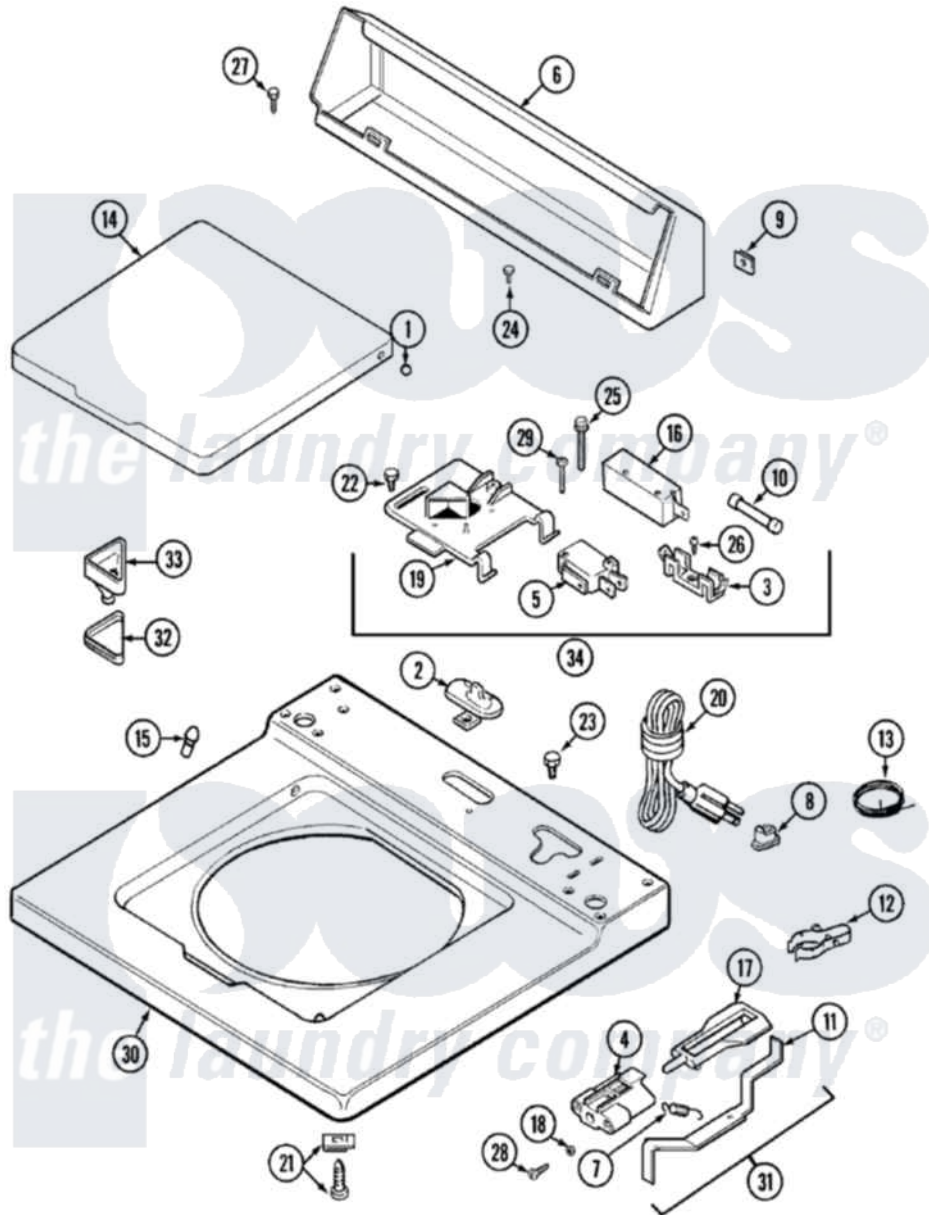

Maytag LAT8714AAM 05 - TOP

Maytag [Residential Maytag LAT8714AAM Washer Parts](#) Parts Diagram 05 - TOP
 Click on the part number to view part

Item	Original Part Number	Replaced By	Status	Part Description
1	211726			Hinge, Ball Lid
2	207159	489355		Screw, 8 X 1/2
"	22001298			Cap, Top Cover
3	207167			Block, Fuse
4	216256		Not Available	BRACKET, UNBALANCE
5	207166			Switch, Check
6	205635L		Not Available	CONSOLE (ALM)
7	213720			Spring, Lid Switch
8	211881			Grommet, Cord Part Not Used-Gas Models Only
9	215075			Fastener, Control Panel To Console
10	207168	22001682		Switch Assembly, Lid W/4amp Fuse
11	22001136			Lever, Unbalance
12	301548			Clamp, Ground Wire
13	311155			Ground Wire And Clamp

14	22001029	Not Available	LID (CANADA-ALM)---NA
"	22001207	Not Available	LID W/LEGEND (ALM)---NA
15	212716		Bumper, Lid
16	205415	279347	Switch-Lid
17	216255		Plunger, Lid Switch
18	211500		Washer, Bracket To Top Cover
19	Y215699	22001678	Bracket, Switch And Fuse
20	208194	22003062	Cord, Power
21	204445		Screw And Fastener Assembly
22	207159	489355	Screw, 8 X 1/2
23	315483	3370225	Screw
24	216423	3370225	Screw
25	213501		Screw, No.6-20 X 1-1/8 Inch
26	Y311711		Screw, Fuse Block
27	Y313559		Screw
28	910182	25-7809	Screw, No.6-20 1/2 Flthd Torx
29	22001352		Screw, Check Switch
30	22001120		Top, Main ----NA
31	22001311		Unbalance Lever Assembly
32	215374	Not Available	GASKET FOR BLEACH CUP
33	22001200	22001008	Cup, Bleach
34	207176	22001682	Switch Assembly, Lid W/4amp Fuse