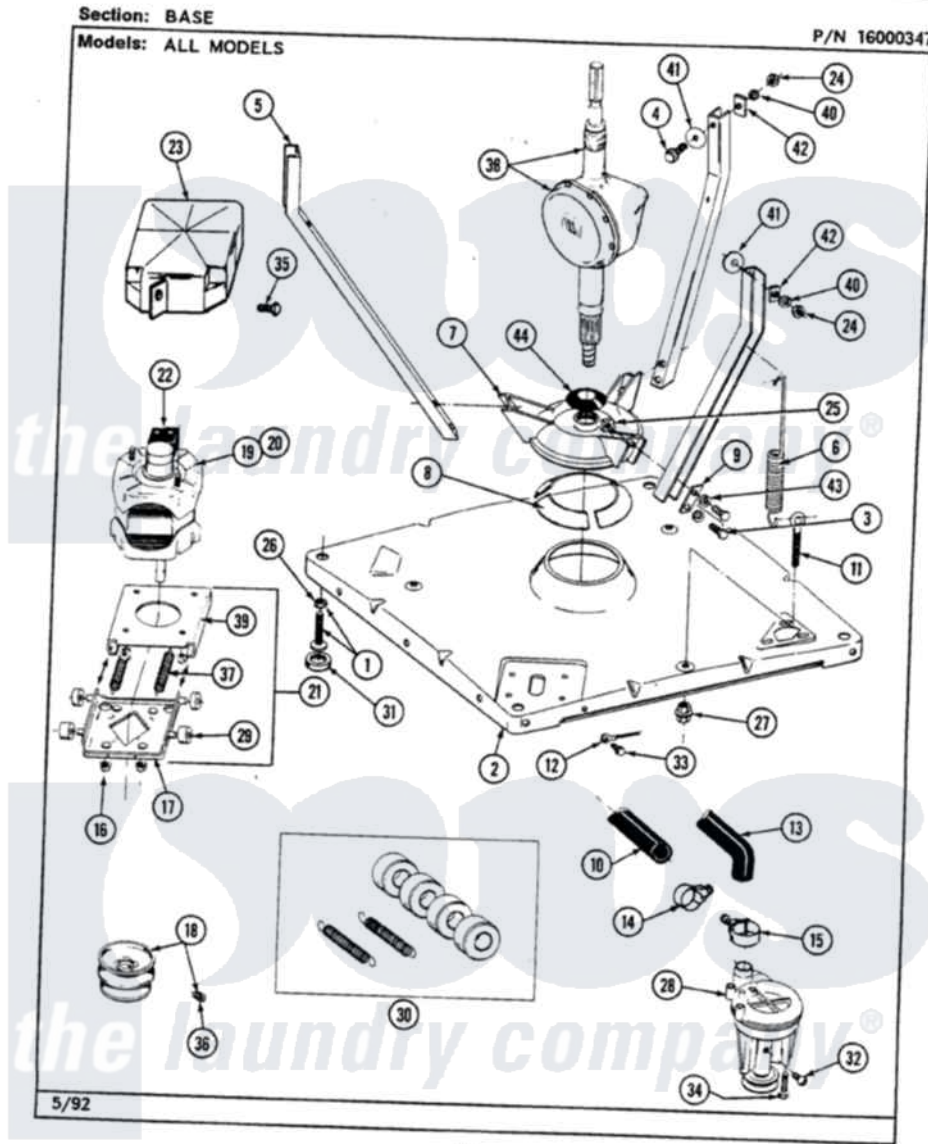

Maytag LAT8740AAL 01 - BASE

44

Maytag Residential Maytag LAT8740AAL Washer Parts Parts Diagram 01 - BASE
 Click on the part number to view part

Item	Original Part Number	Replaced By	Status	Part Description
1	Y302699	22003428		Leg, Adjustable
2	203274			Base With Damper Pads
3	Y015627			Screw- Hex
4	205254	W10175938		Bolt
"	200744	W10175939		Bolt
5	213053			Brace, Tub Part Not Used
6	213054			Centering Spring - 3 Used
7	203725			Damper W/Bolt And Clip
8	203956			Damper Pad Kit
9	213073			Washer, Double Brace
10	214767	22001448		Hose, Pump
11	213120	216416		Bolt, Eye/Centering Spring
12	204807			Ground Wire, Supp. Plte To Top Cover
13	213045			Hose, Outer Tub Part Not Used
14	200461	285655		Clamp, Hose